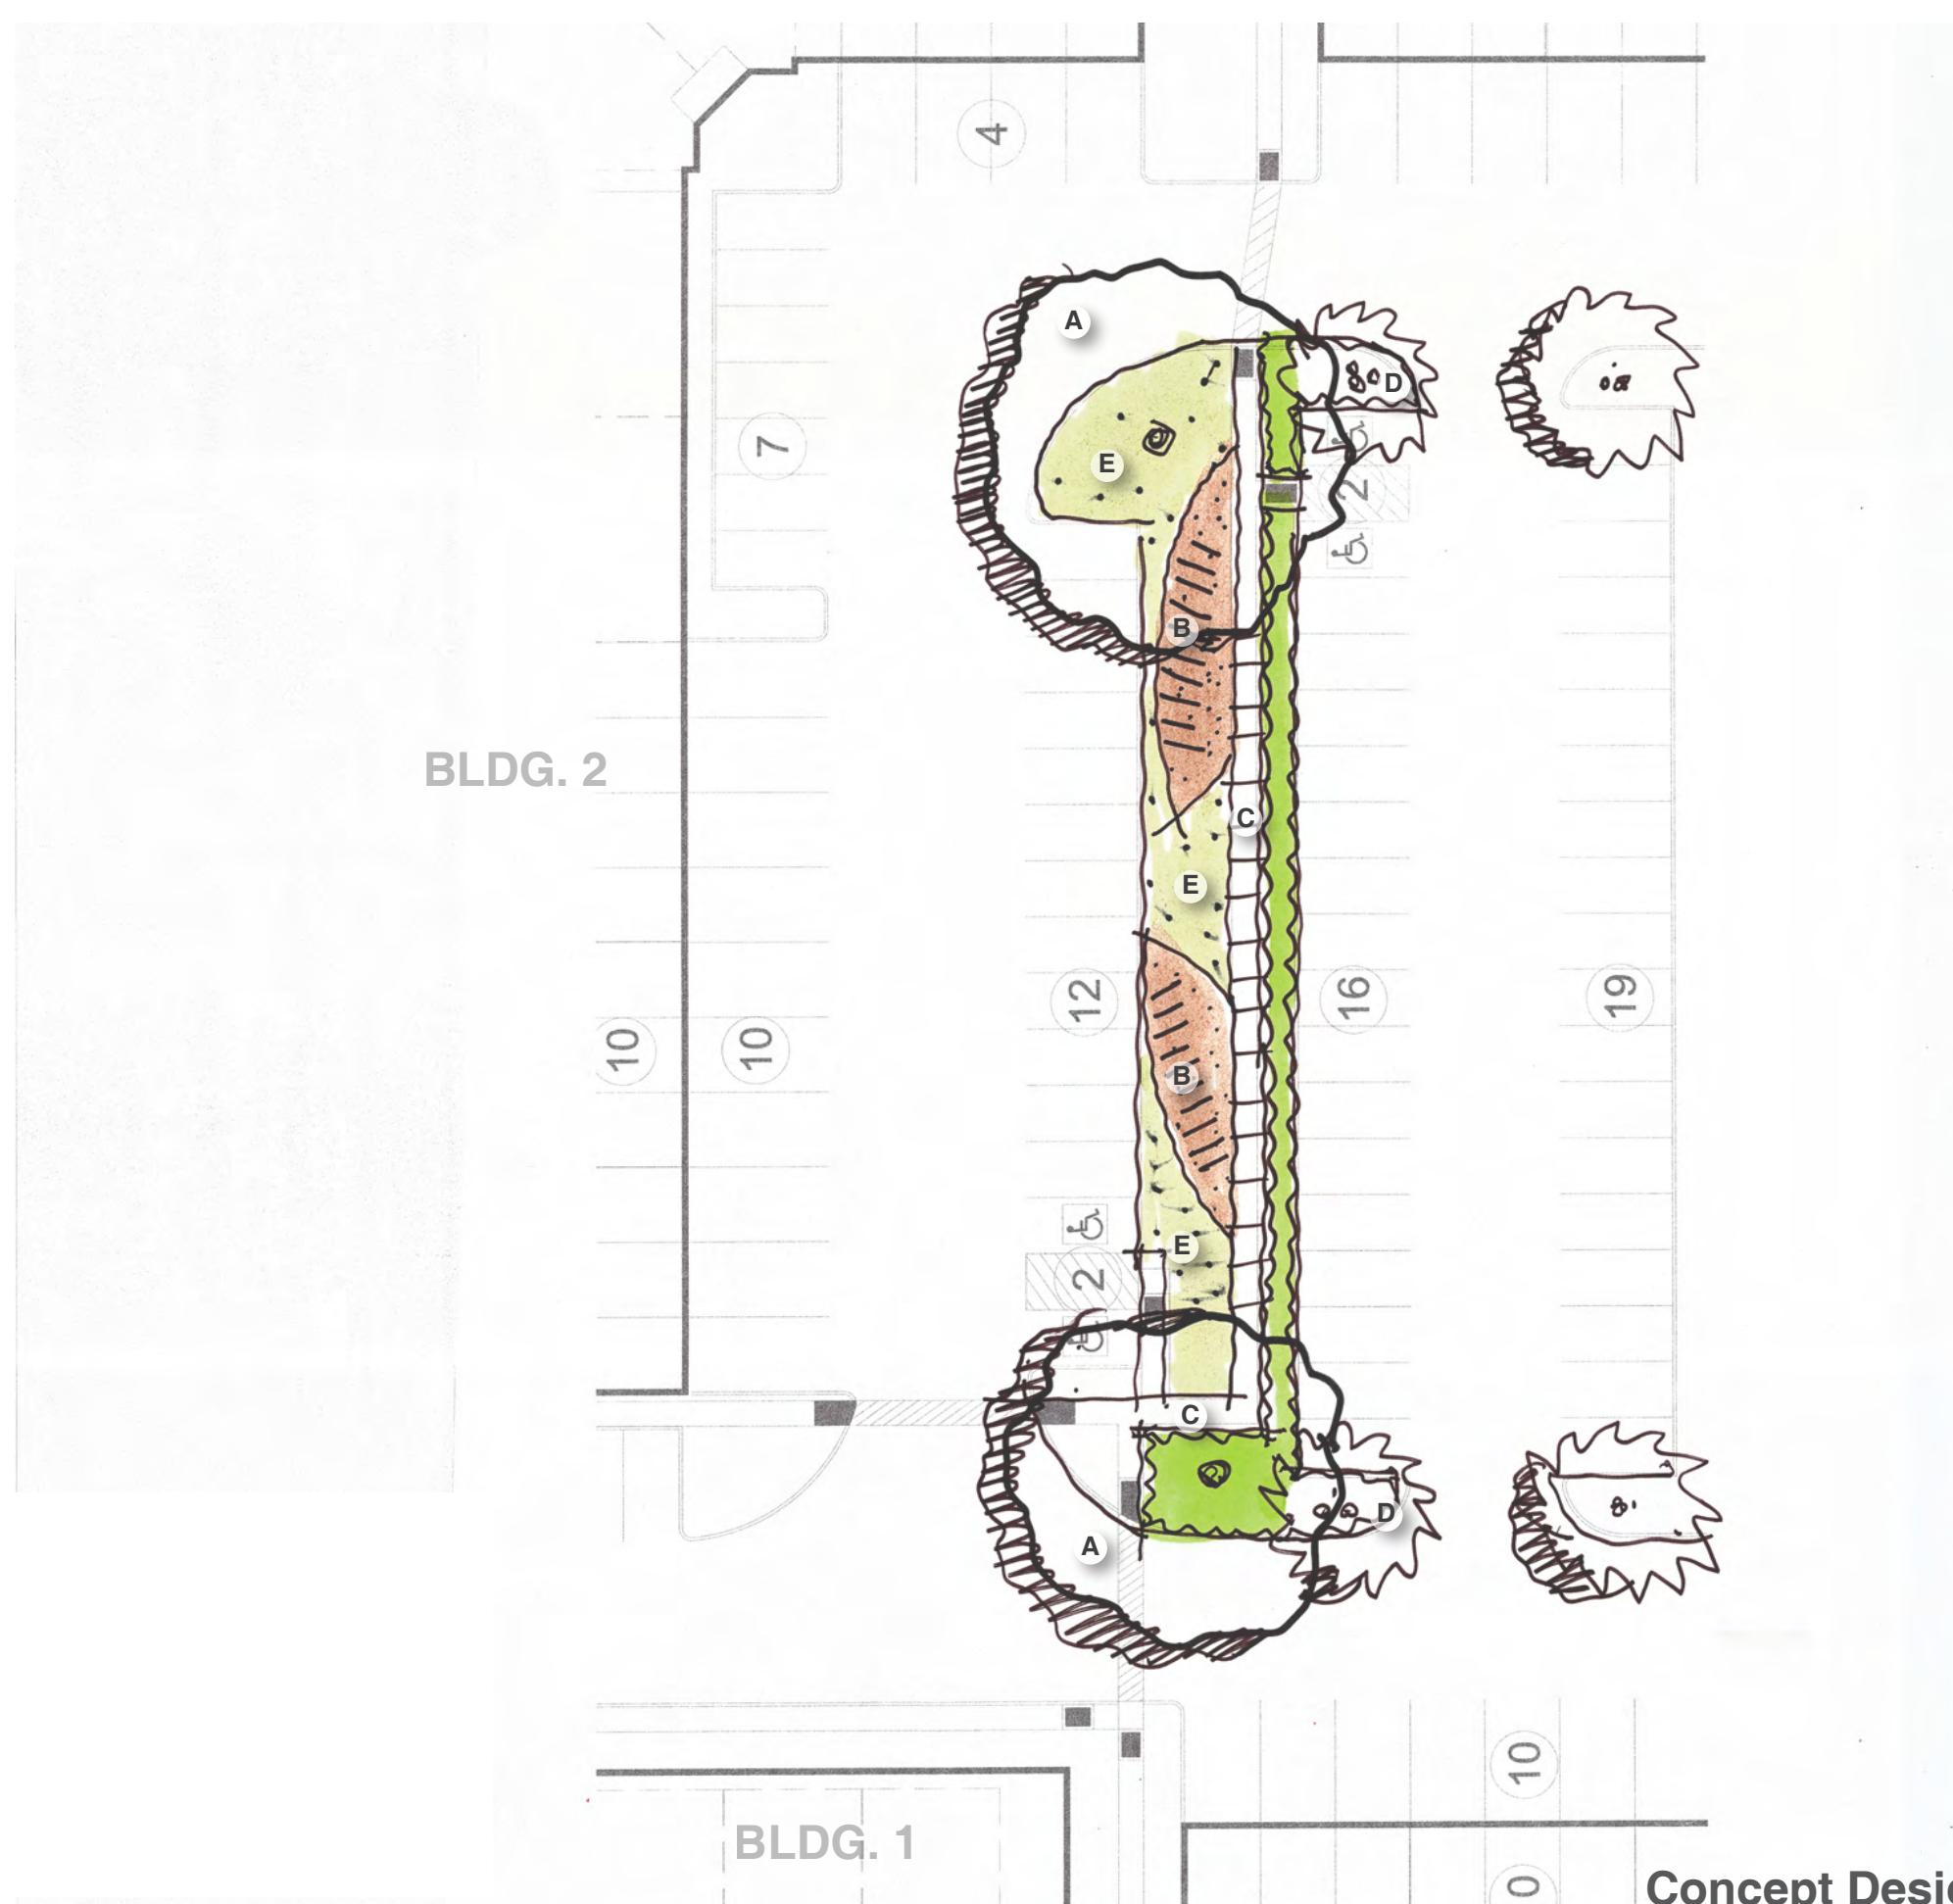

Legend

- A Shade Trees
- B Seating Areas
- C Sidewalks
- D Ornamental Trees / Planting
- E Planting Area
- F Plaza / Fire Lane
- G Parallel Parking

Concept Design - North Plaza

The Kinstead
McKinney, TX

Legend

- A Shade Trees
- B Bike Racks
- C Sidewalks
- D Ornamental Trees / Planting
- E Planting Area
- F Plaza / Fire Lane
- G Parallel Parking

Concept Design - Central Island

The Kinstead
McKinney, TX

MCKINNEY PLACE DR.

Legend

- A Shade Trees
- B Seating Area
- C Sidewalks
- D Ornamental Trees / Planting
- E Planting Area
- F Plaza
- G Plaza / Fire Lane
- H Passenger Drop Off

121 SERVICE RD.

Concept Design - South Plaza

The Kinstead
McKinney, TX

07/05/2016 **studioOutside**