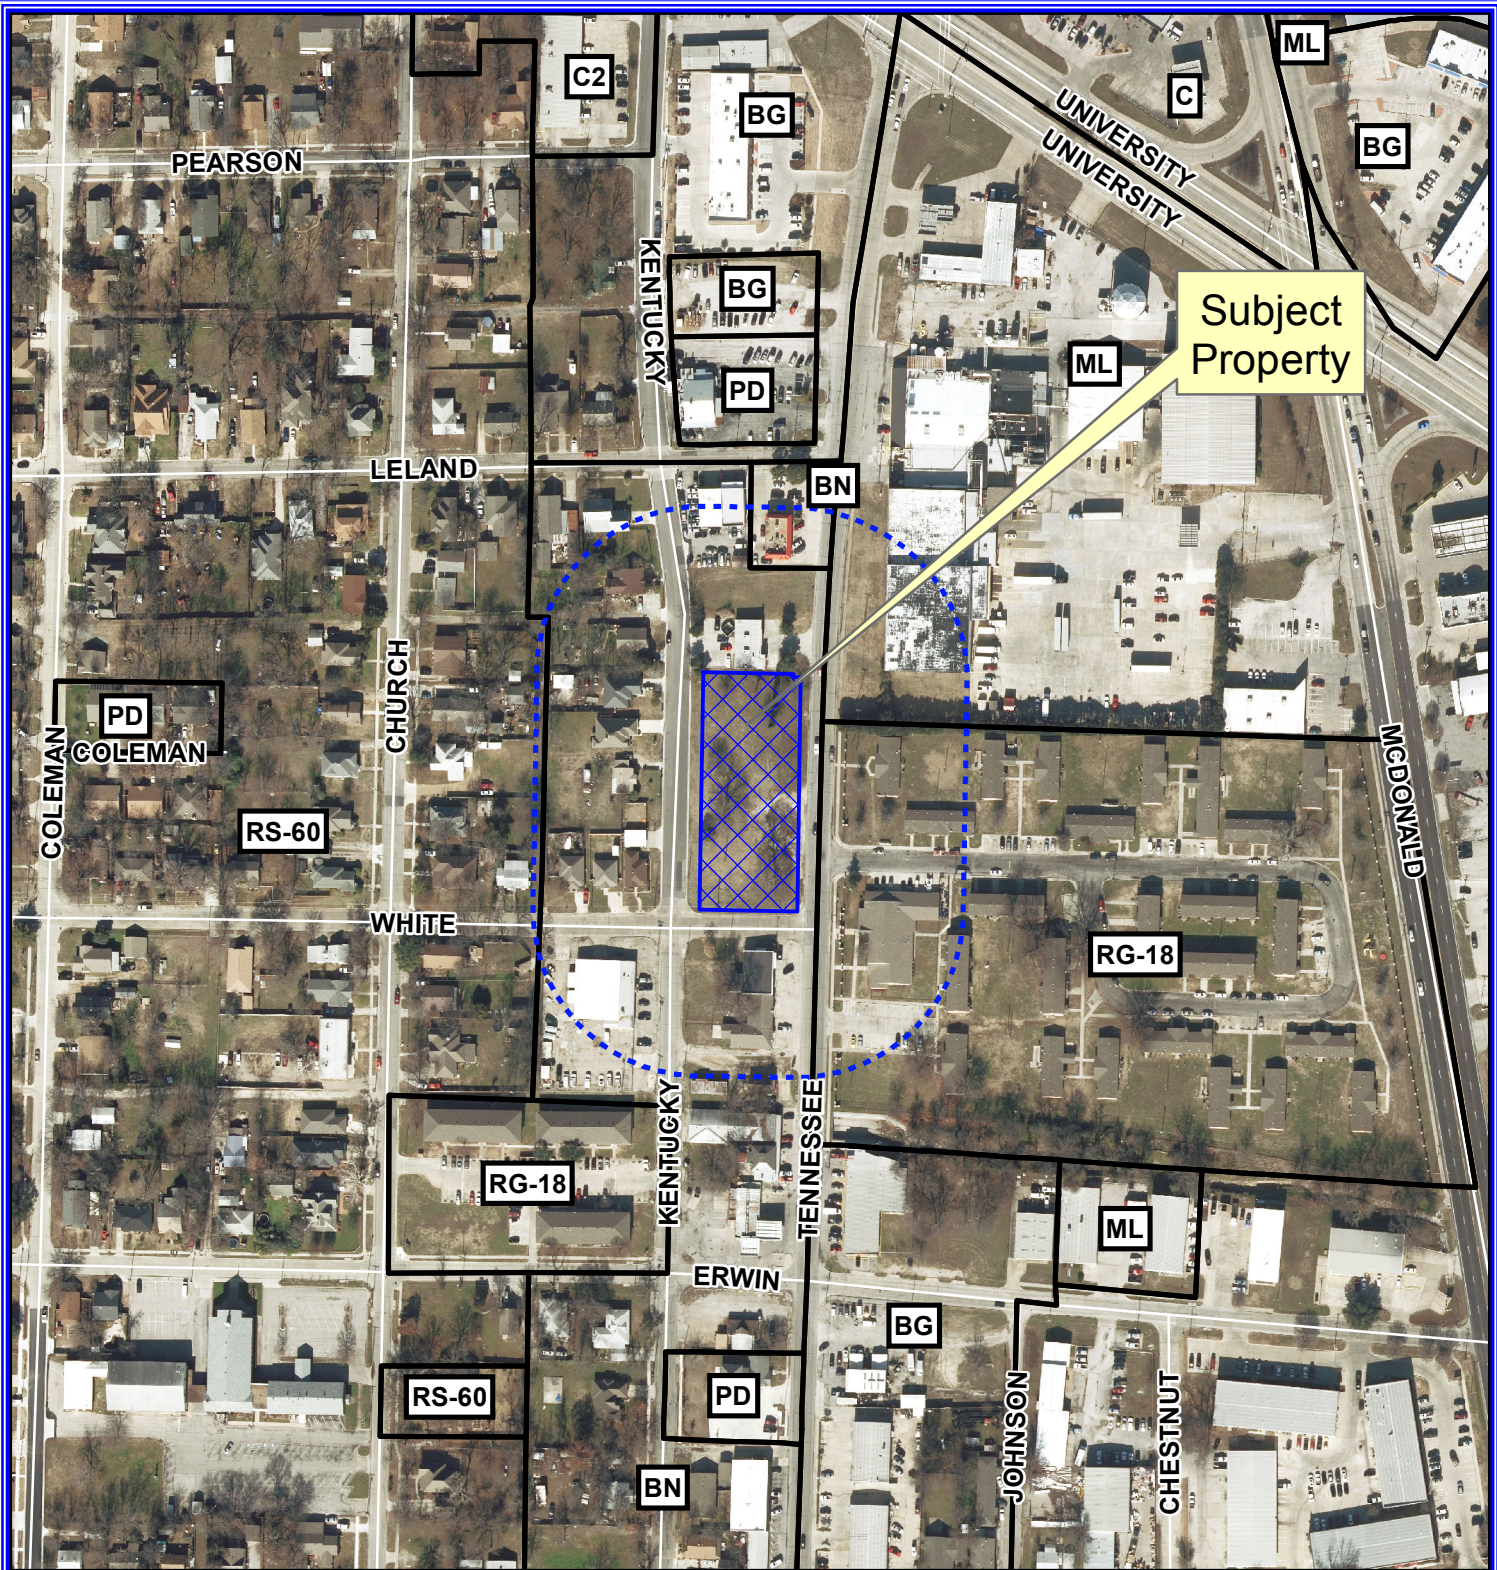

Notification Map

Case: 16-172PFR

--- 200' Buffer

Vicinity Map

Notification Map

Case: 16-172PFR

--- 200' Buffer

Vicinity Map