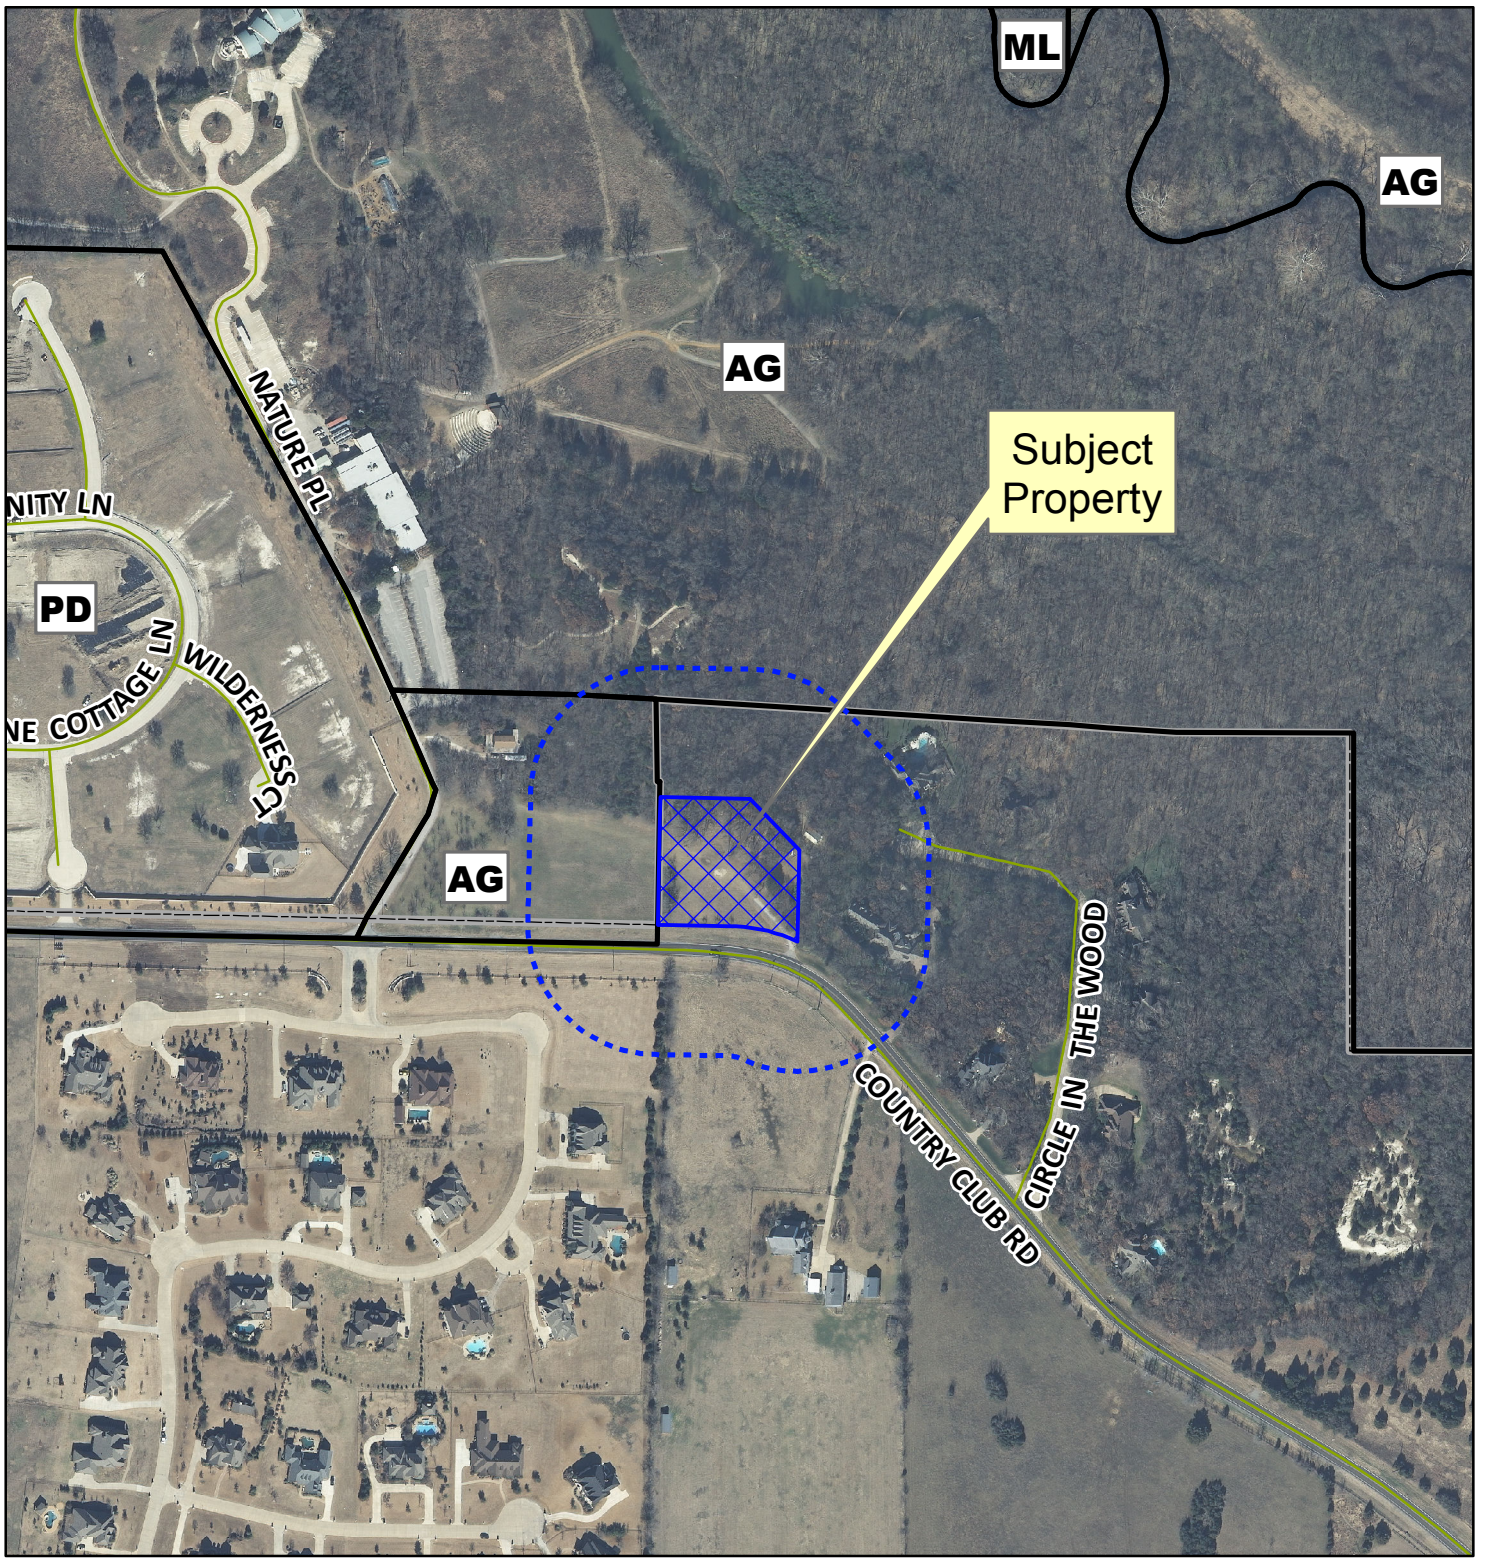

Notification Map

Case: 12-204A

--- 200' Notification Buffer

Path: \\mckims1\gis\MCKGIS\Notification\Projects\2012\12-204A.mxd

DISCLAIMER: This map and information contained in it were developed exclusively for use by the City of McKinney. Any use or reliance on this map by anyone else is at that party's risk and without liability to the City of McKinney, its officials or employees for any discrepancies, errors, or variances which may exist.

Subject Property

Notification Map

Case: 12-204A

--- 200' Notification Buffer

Path: \\mckims\gis\MCKGIS\Notification\Projects\2012\12-204A.mxd

DISCLAIMER: This map and information contained in it were developed exclusively for use by the City of McKinney. Any use or reliance on this map by anyone else is at that party's risk and without liability to the City of McKinney, its officials or employees for any discrepancies, errors, or variances which may exist.