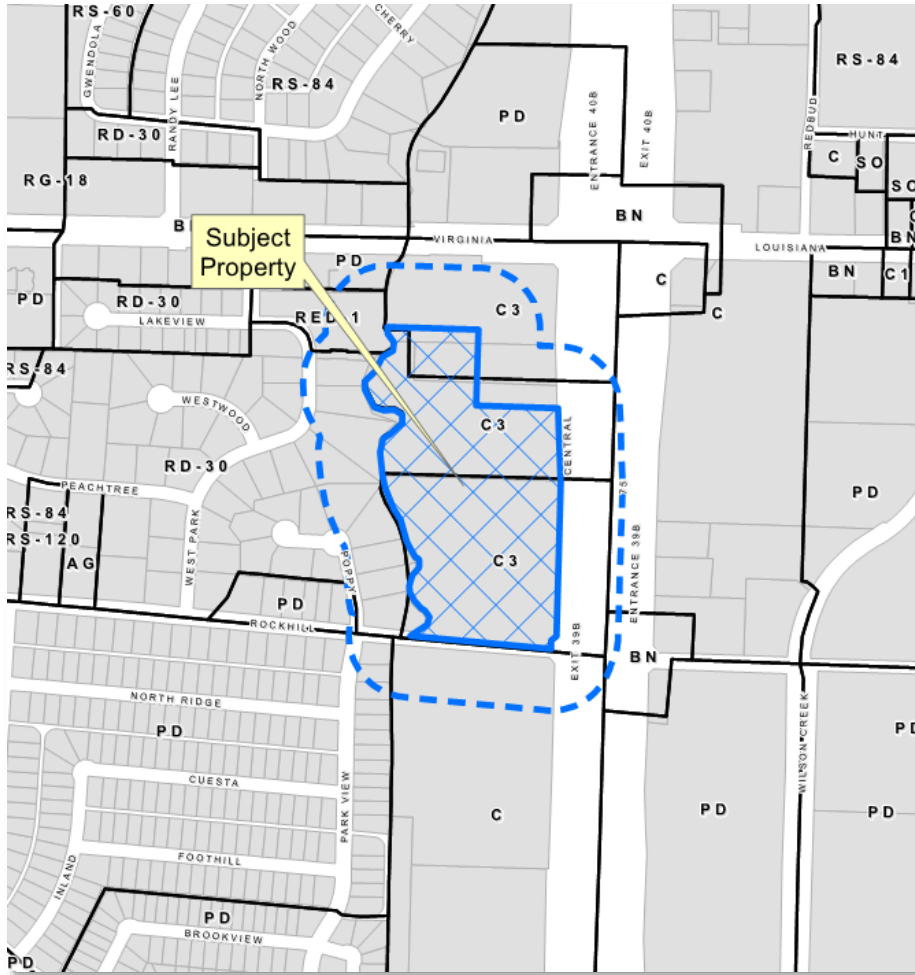

# McKinney Dodge SUP

20-0011SUP

# Location Map

# Aerial Exhibit

Looking South from Wysong  
Medical Facility

Looking Northeast from Rockhill Road

Looking Northwest  
from Rockhill Road

Looking West from US  
75 Service Street

# Proposed SUP Exhibit