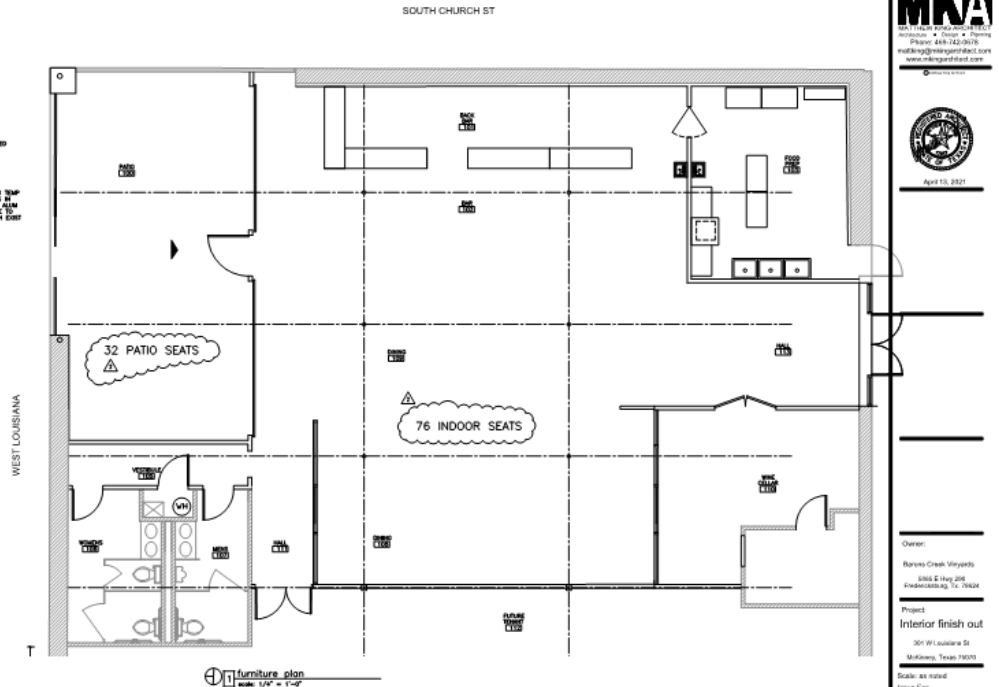

Proposed SUP Exhibit

Sheet Number:
A1.1
Furniture Plan