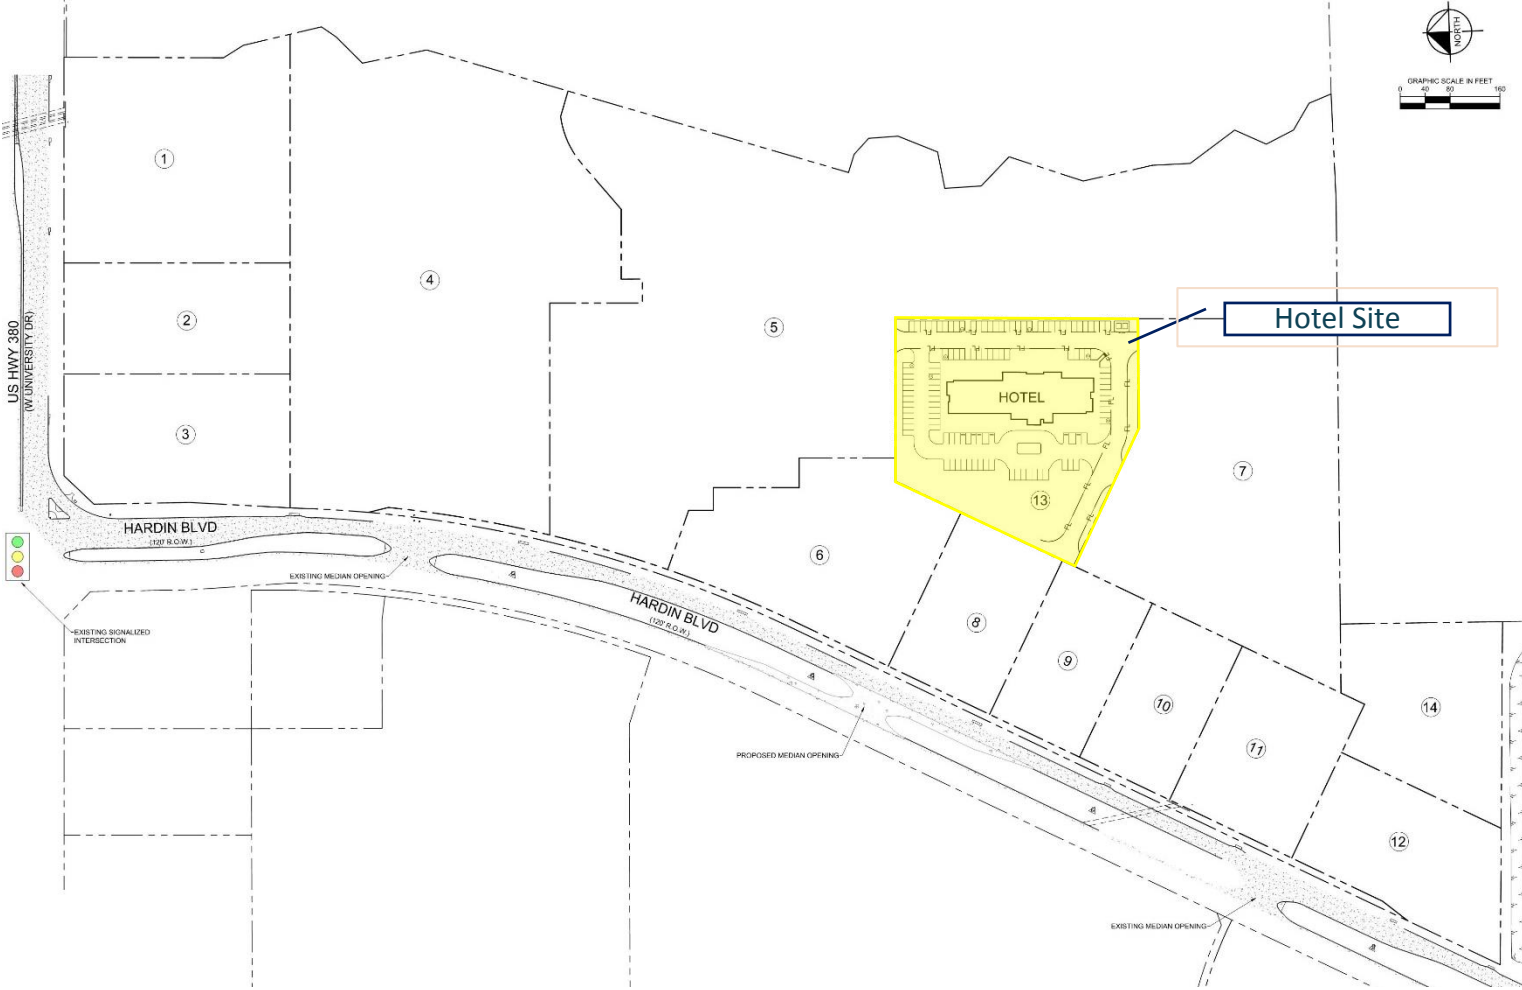

# McKinney 380 Town Centre Rezoning

18-0084Z

# Location Map

# Proposed Site Layout

# Existing Site Layout