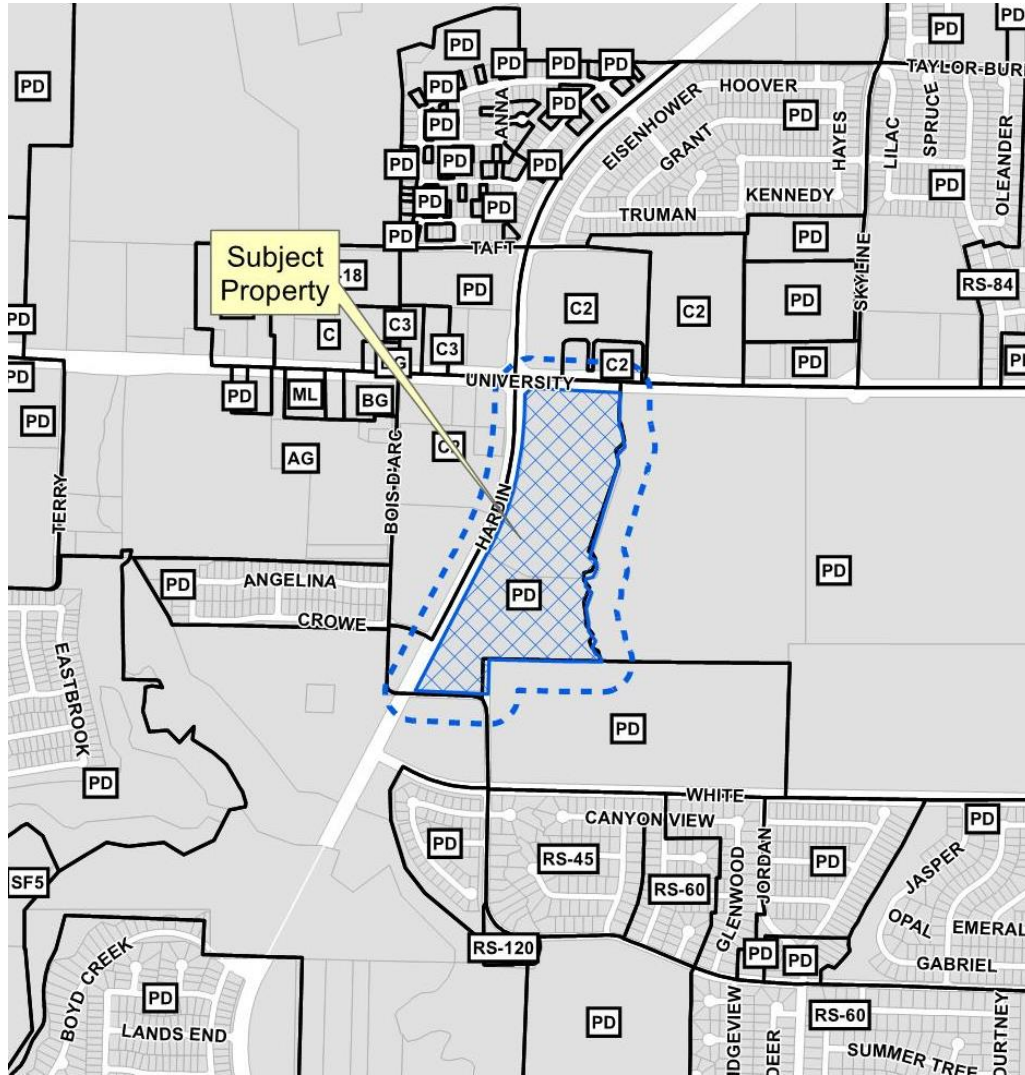

# McKinney 380 Town Centre Rezoning

18-0084Z

# Location Map

# Proposed Site Layout

# Existing Site Layout