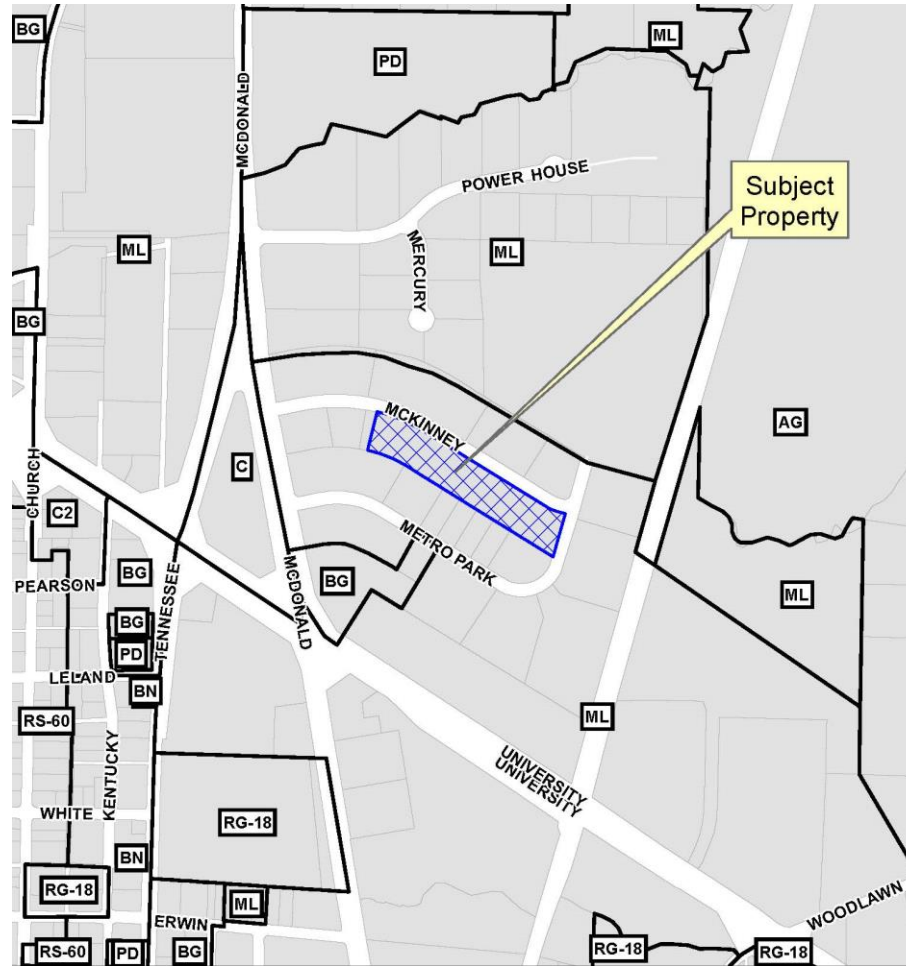

Metro Industrial Park No. 2
Minor Replat
16-214MRP

- MONEY MAGAZINE 2014 -

Location Map

Aerial Exhibit