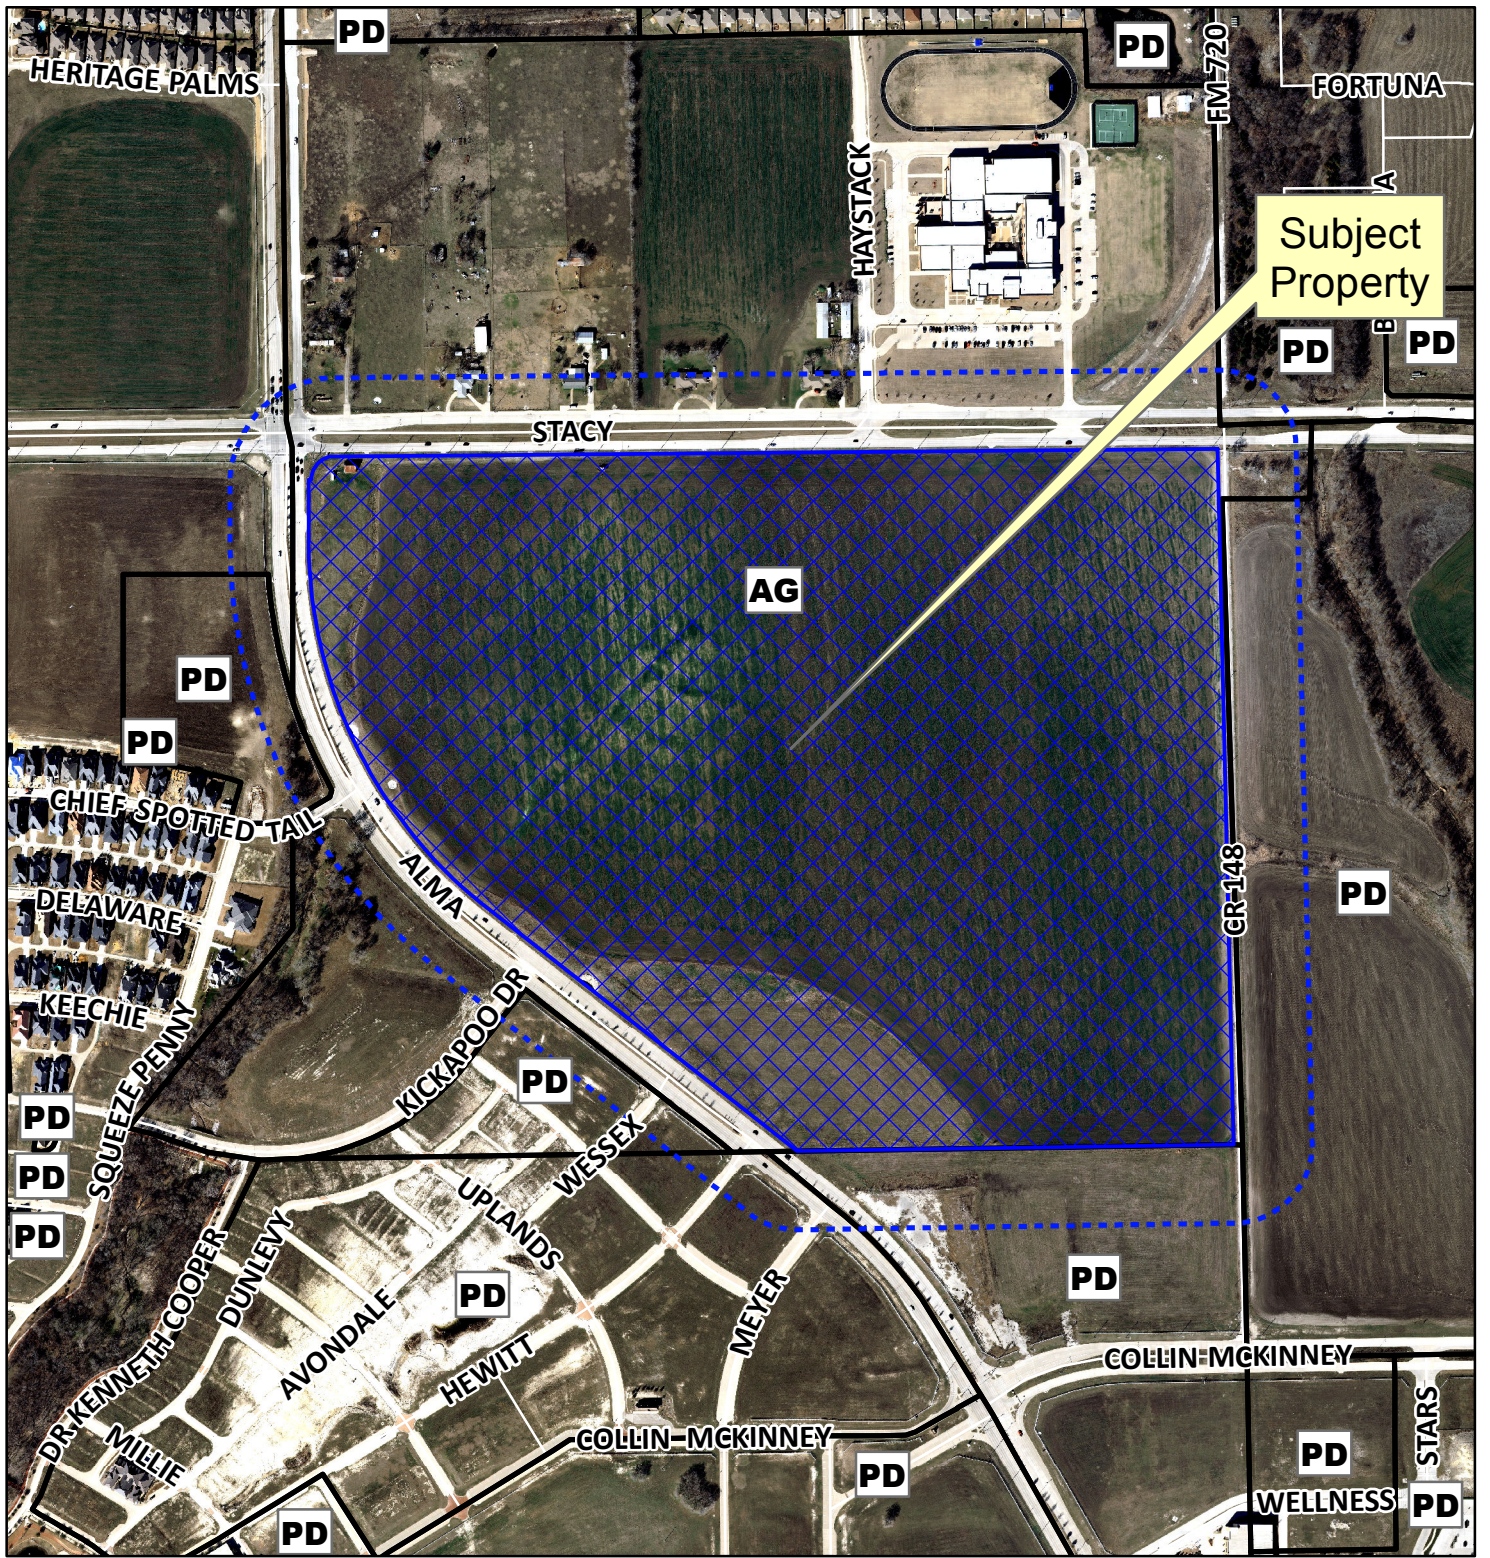

# Notification Map

Case: 14-076Z

--- 200' Notification Buffer