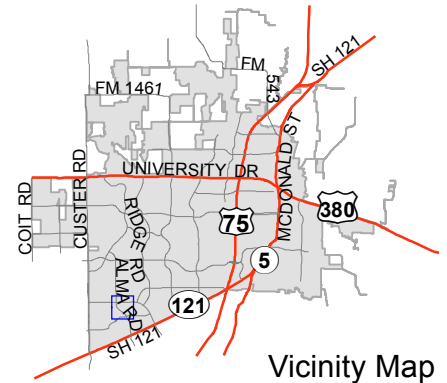

# Notification Map

Case: 14-076Z

--- 200' Notification Buffer