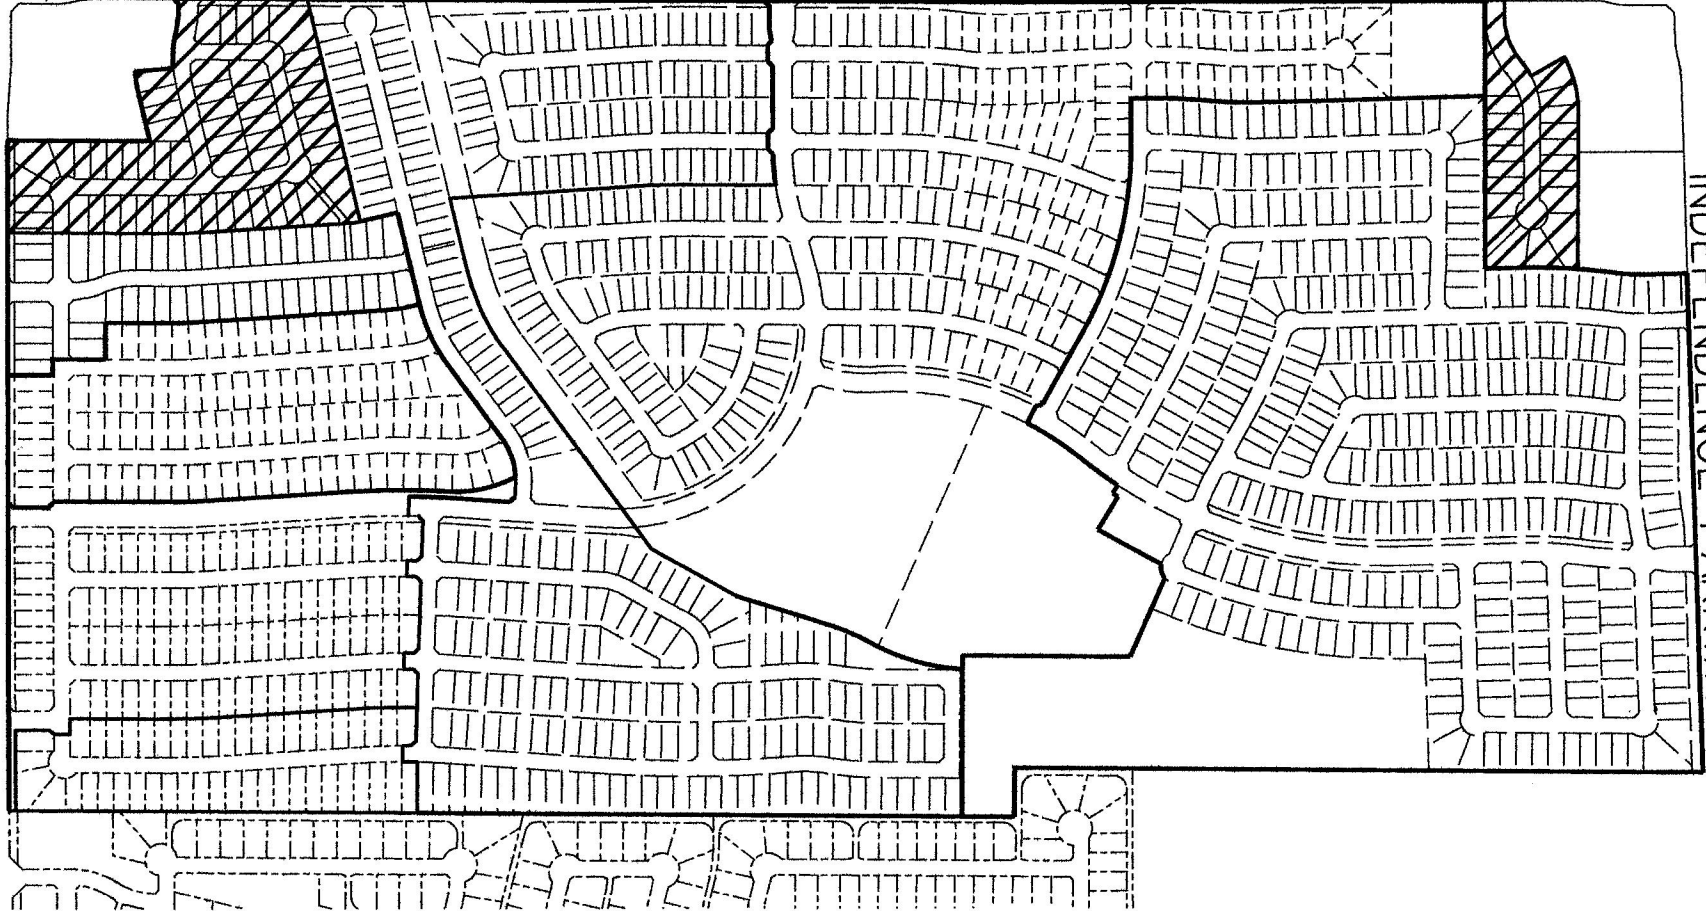

N

WESTRIDGE BLVD

COIT ROAD

INDEPENDENCE PARKWAY

- SUBJECT AREA

ZONING EXHIBIT
PD 1621 - PLANNING AREA 12