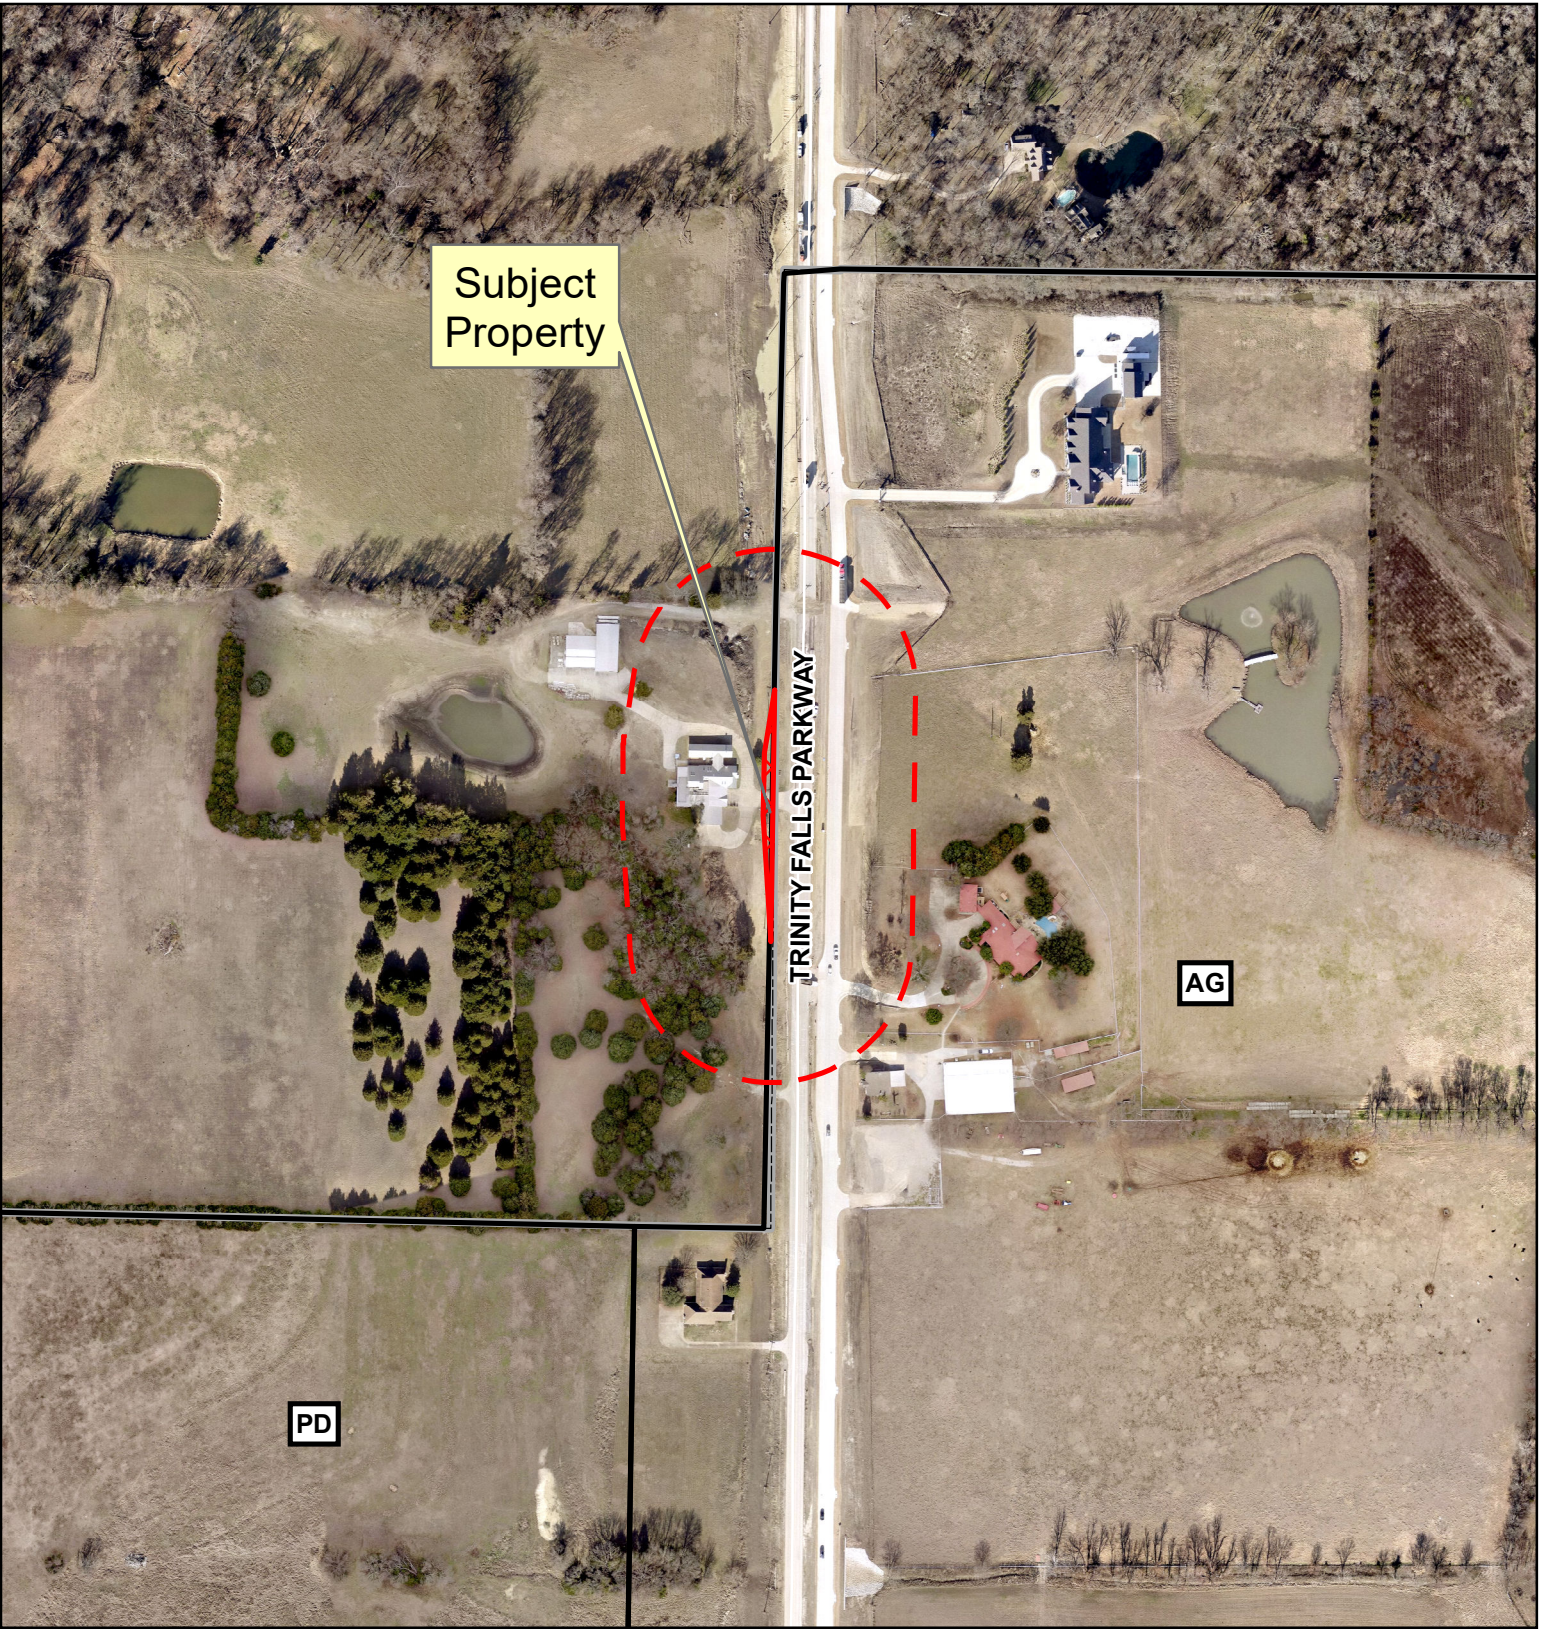

Subject Property

TRINITY FALLS PARKWAY

AG

PD