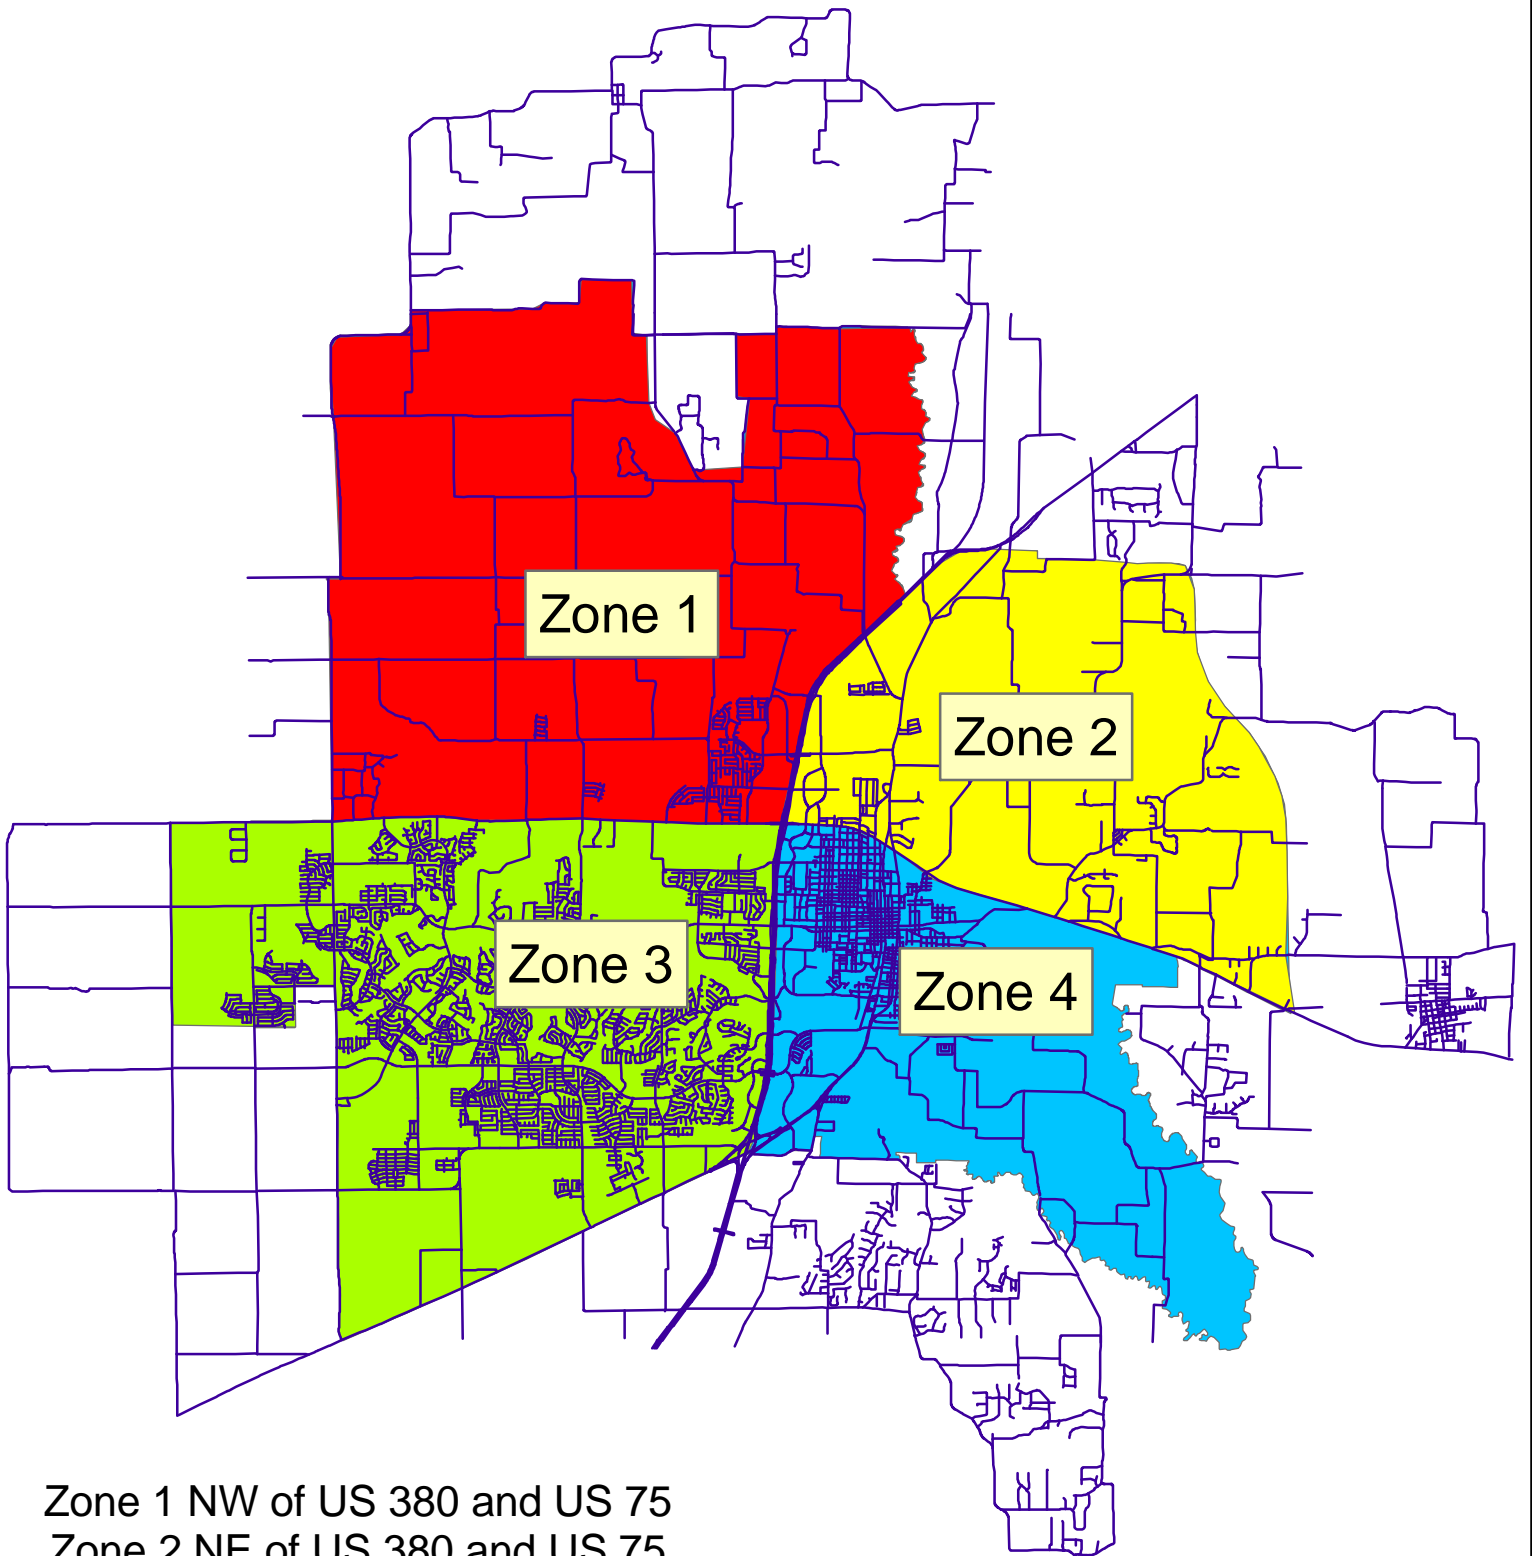

# Parkland Dedication Zones

- Zone 1 NW of US 380 and US 75
- Zone 2 NE of US 380 and US 75
- Zone 3 SW of US 380 and US 75
- Zone 4 SW of US 380 and US 75