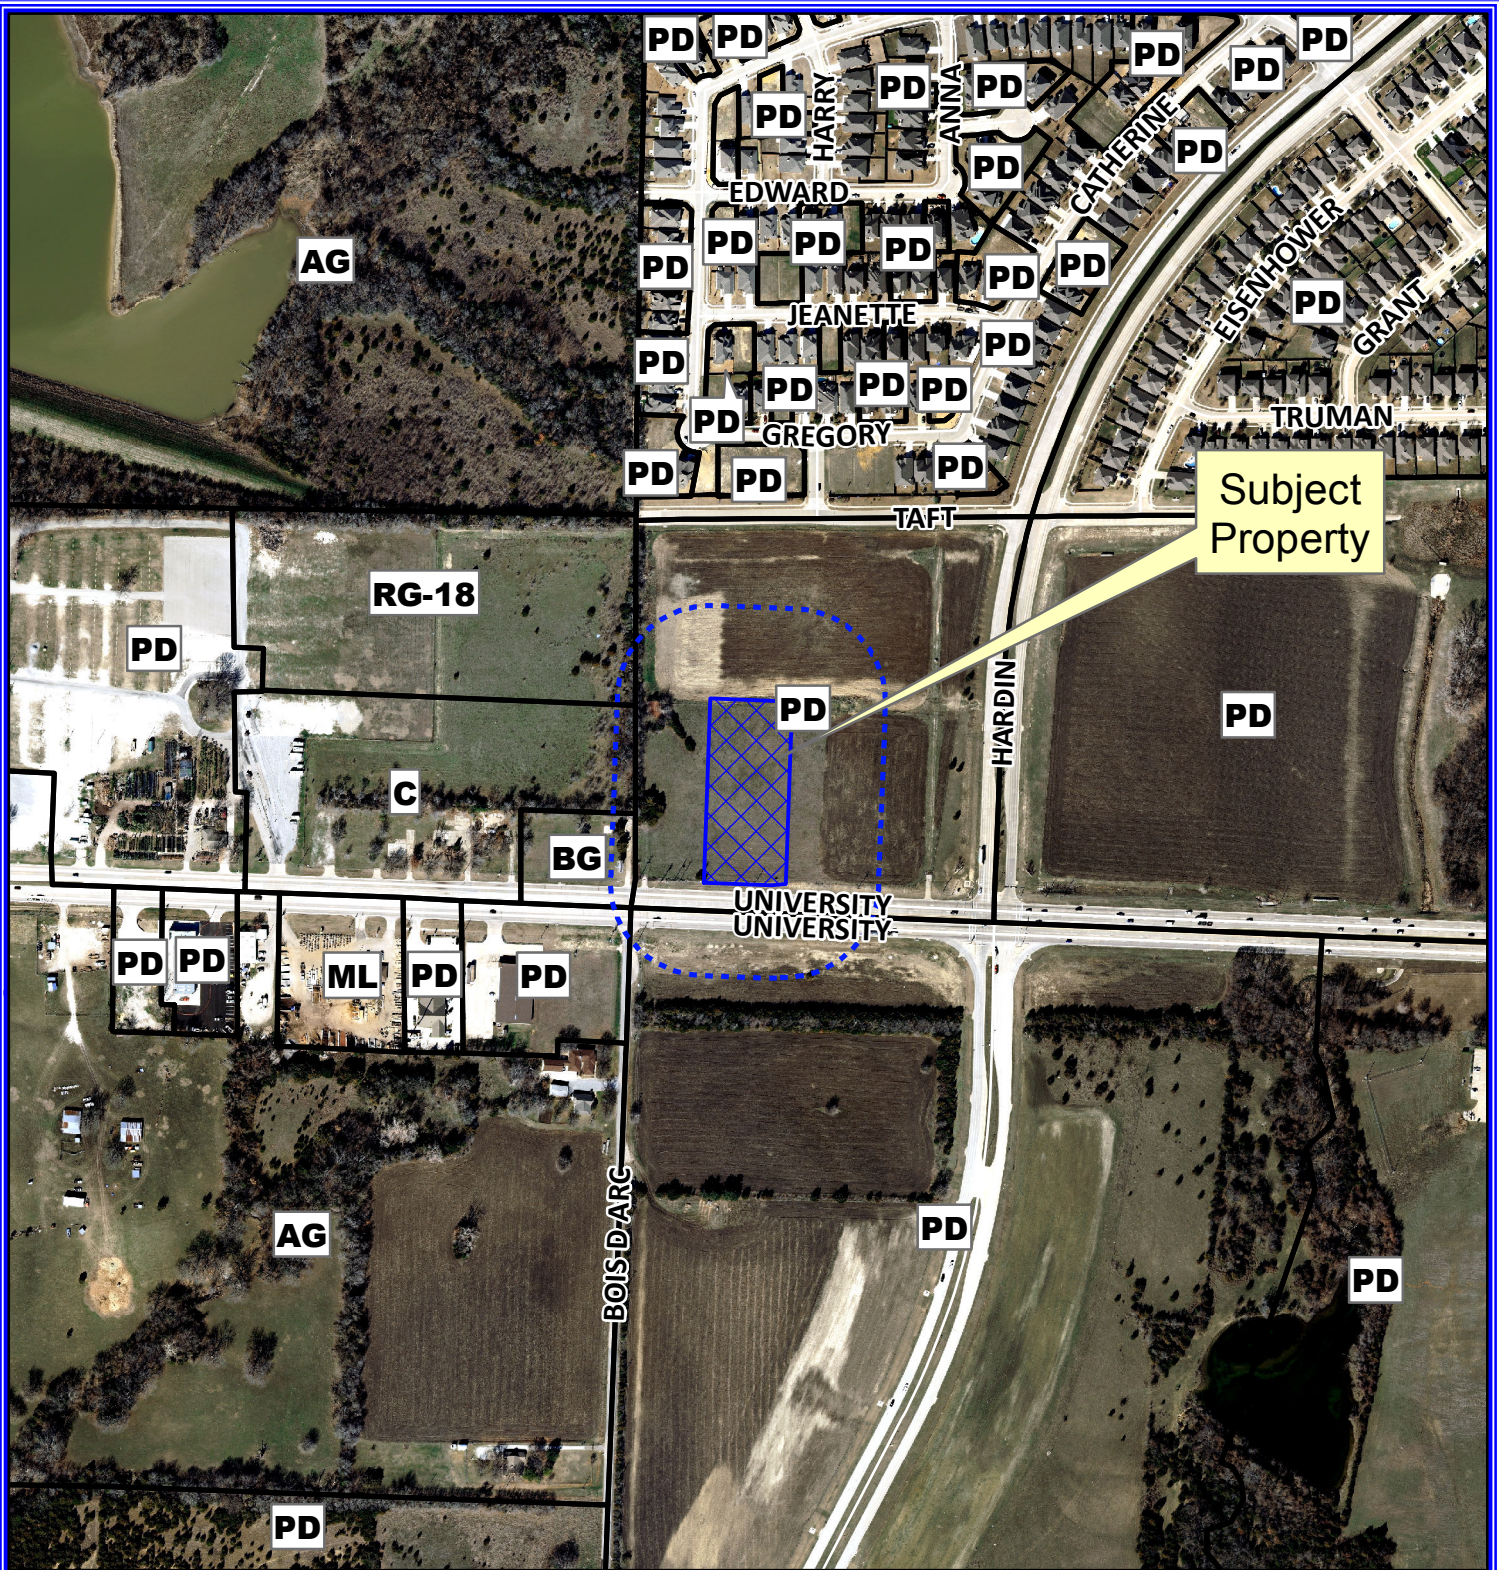

Notification Map

Case: 15-042Z

--- 200' Buffer

Subject Property

Notification Map

Case: 15-042Z

--- 200' Buffer

Vicinity Map