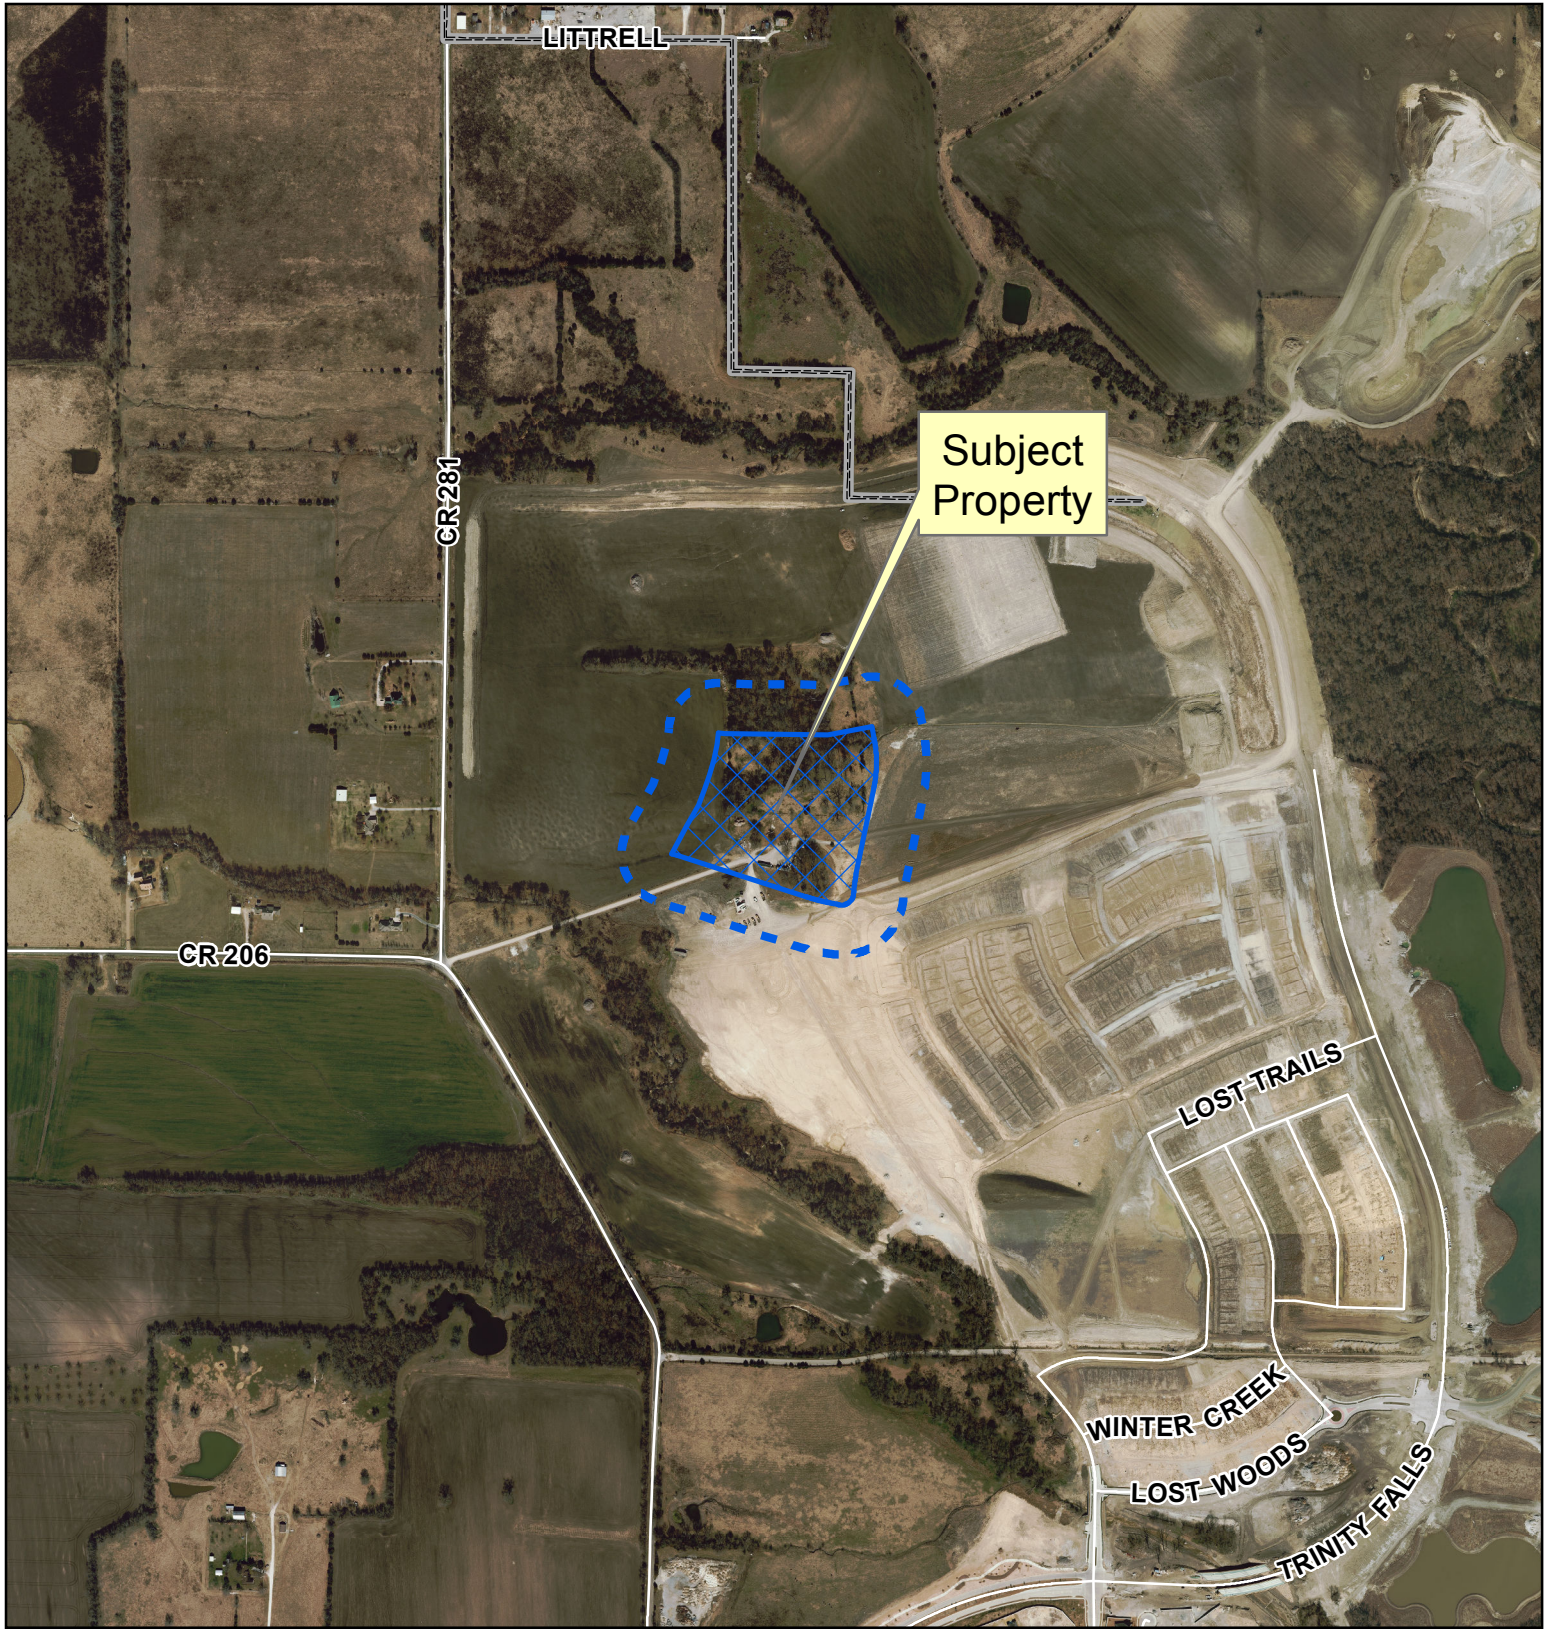

Property Owner Notification Map

18-0114SP

DISCLAIMER: This map and information contained in it were developed exclusively for use by the City of McKinney. Any use or reliance on this map by anyone else is at that party's risk and without liability to the City of McKinney, its officials or employees for any discrepancies, errors, or variances which may exist.

Property Owner Notification Map

18-0114SP

0 440 880
1 in = 866 ft

DISCLAIMER: This map and information contained in it were developed exclusively for use by the City of McKinney. Any use or reliance on this map by anyone else is at that party's risk and without liability to the City of McKinney, its officials or employees for any discrepancies, errors, or variances which may exist.