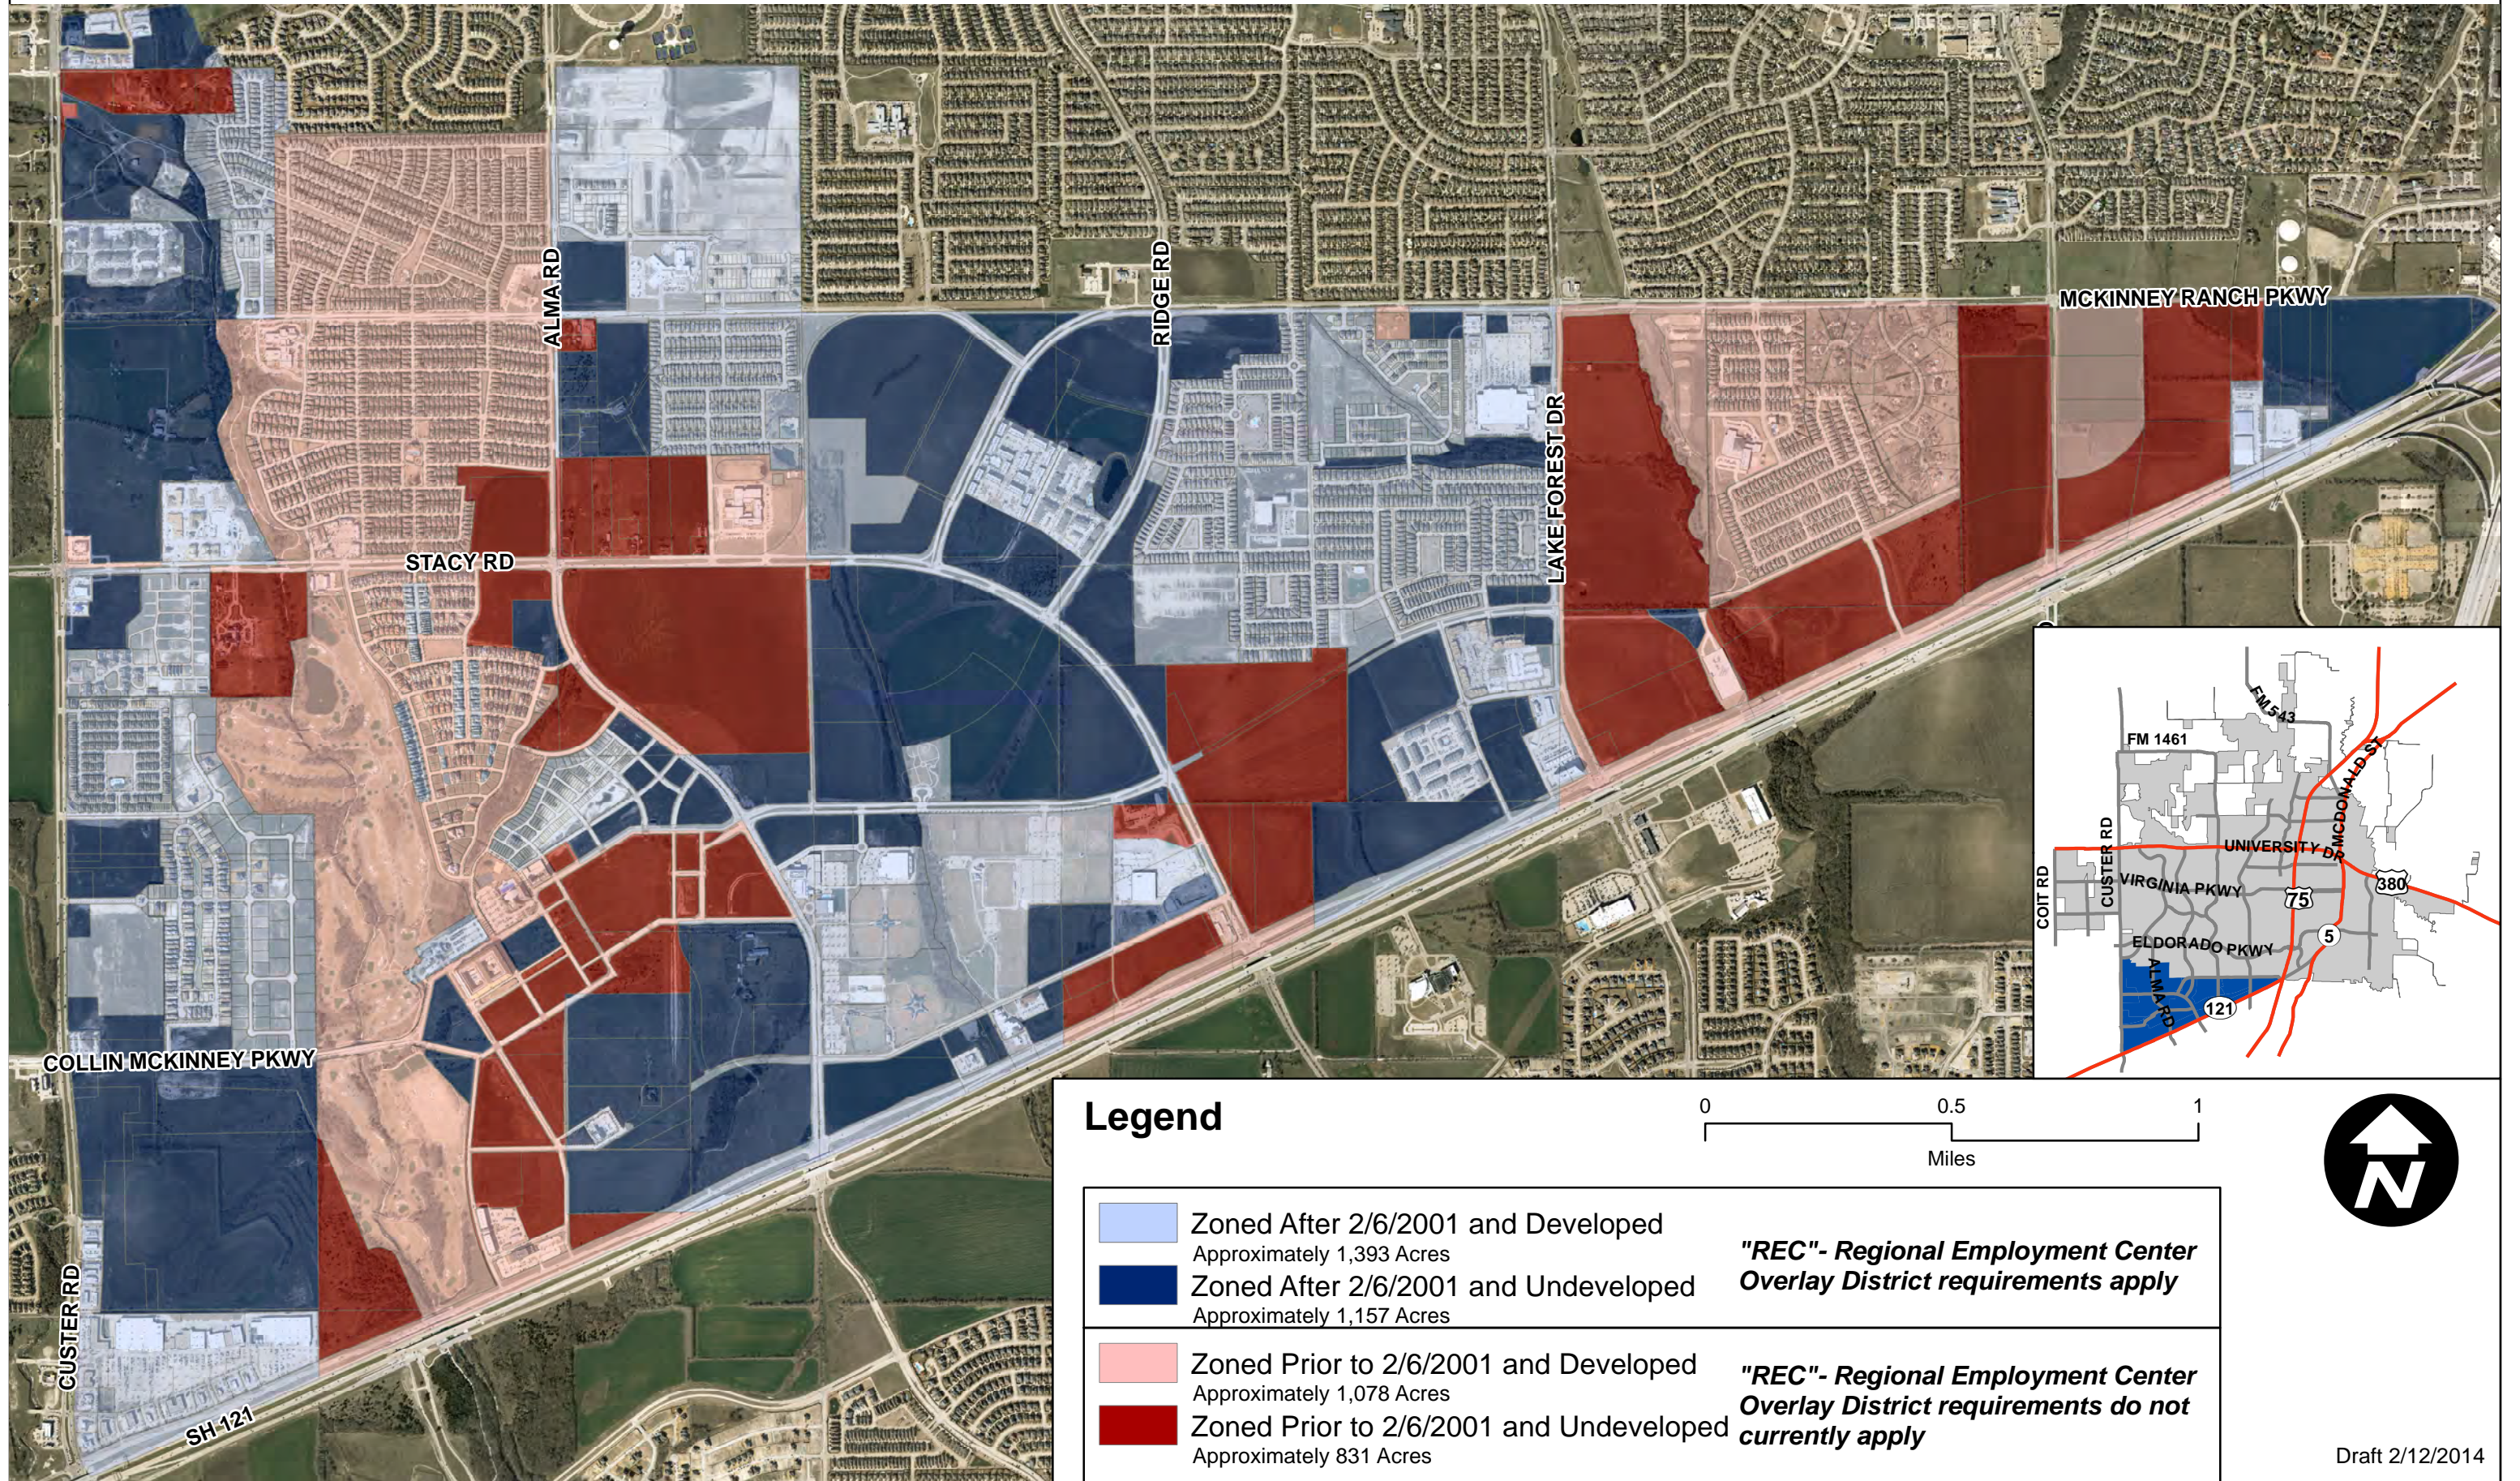

# Properties Within The REC Overlay District

## Legend

- |   |  |   |
|---|--|---|
|  | Zoned After 2/6/2001 and Developed<br>Approximately 1,393 Acres    | <b>"REC"- Regional Employment Center<br/>Overlay District requirements apply</b>                      |
|  | Zoned After 2/6/2001 and Undeveloped<br>Approximately 1,157 Acres  |   |
|  | Zoned Prior to 2/6/2001 and Developed<br>Approximately 1,078 Acres | <b>"REC"- Regional Employment Center<br/>Overlay District requirements do not<br/>currently apply</b> |
|  | Zoned Prior to 2/6/2001 and Undeveloped<br>Approximately 831 Acres |   |