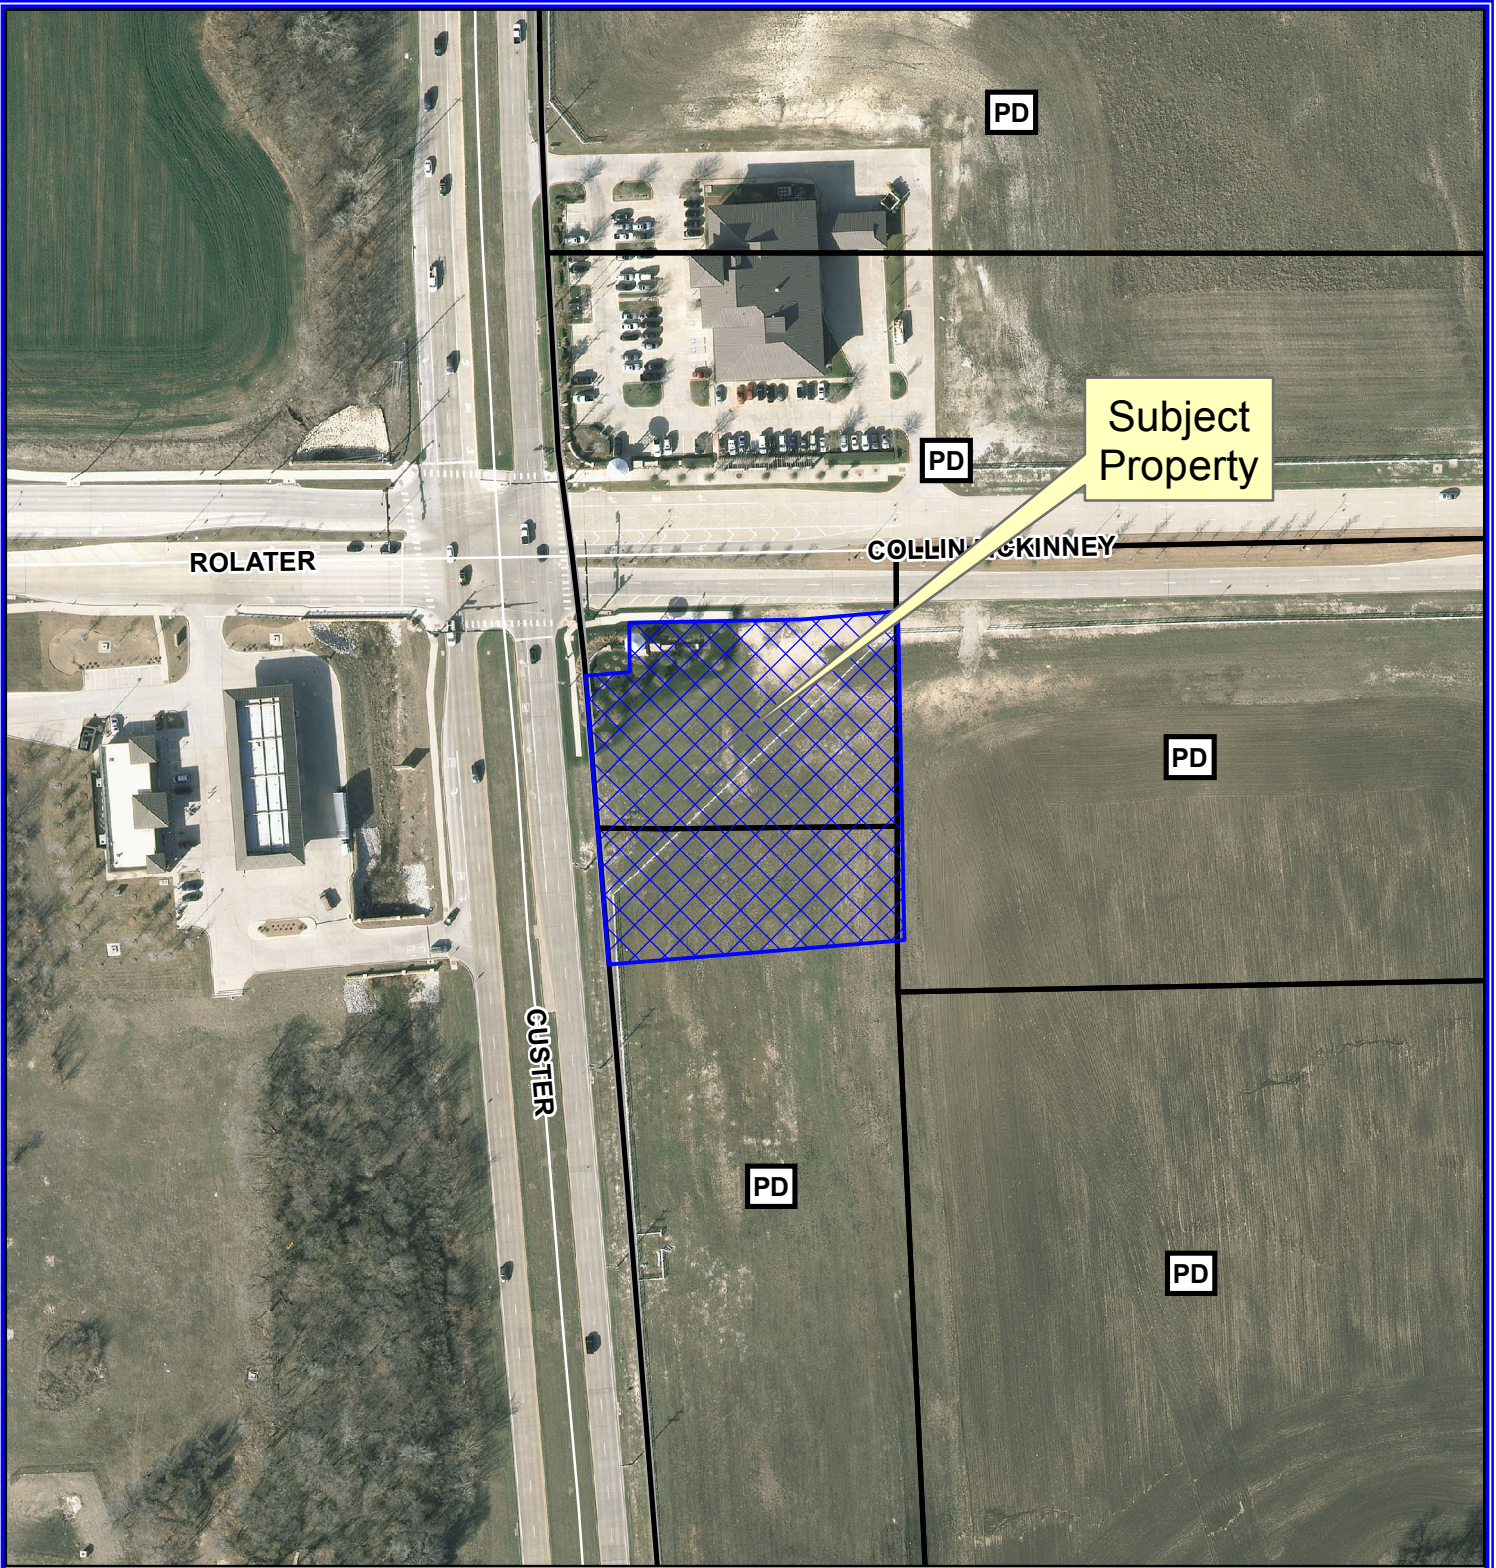

Location Map

--- 200' Buffer

Subject Property

ROLATER

COLLIN & KINNEY

CUSTER

PD

PD

PD

PD

PD

0 100 200 Feet

Location Map

--- 200' Buffer

Vicinity Map