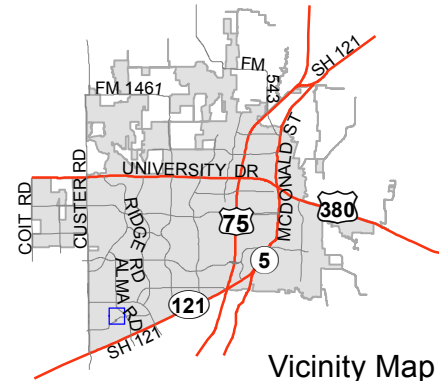

Notification Map

Case: 14-210PFR

--- 200' Notification Buffer

Notification Map

Case: 14-210PFR

--- 200' Notification Buffer