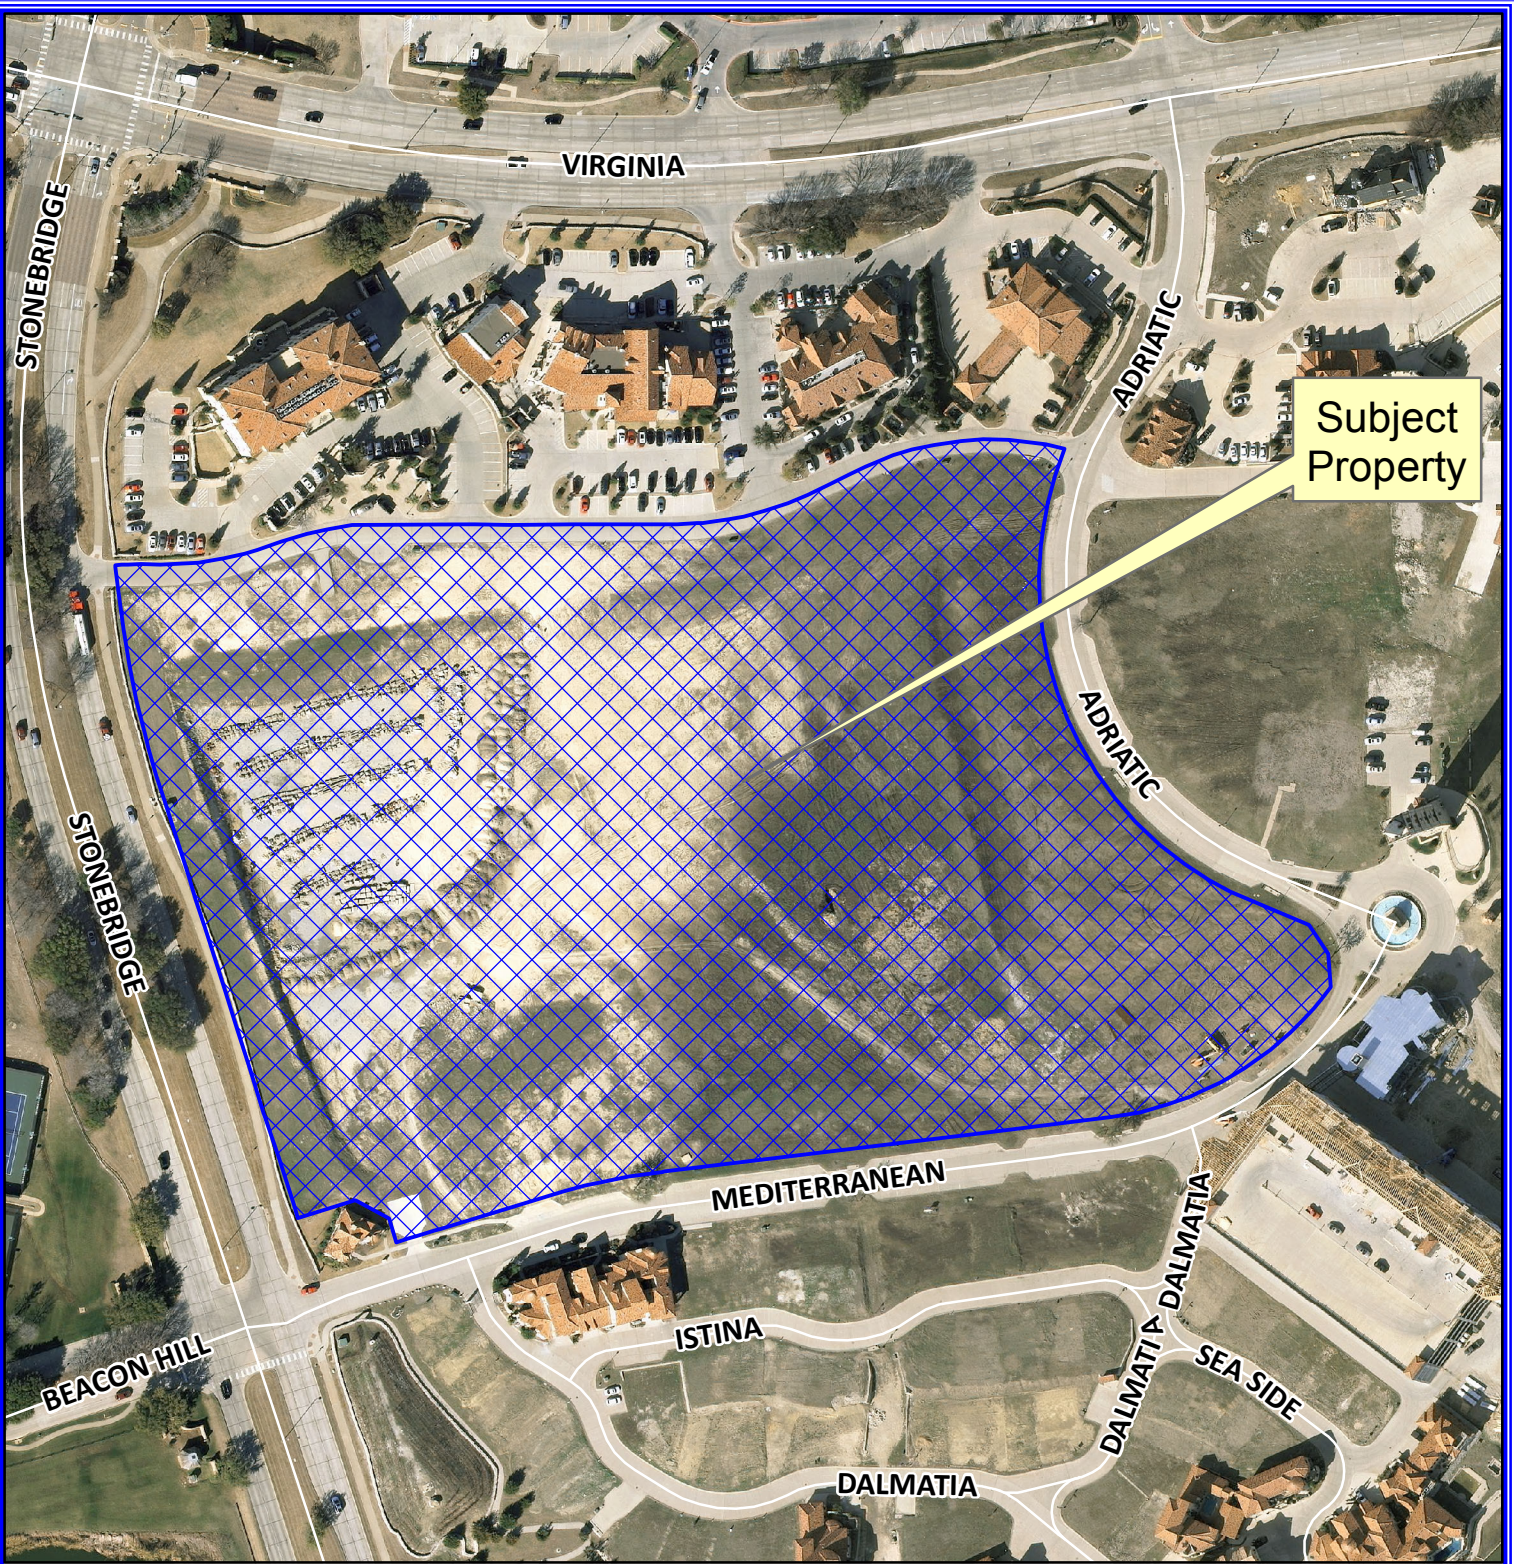

ISTINA

DALMATIA DALMATIA

SEA SIDE

DALMATIA

0 100 200 Feet

### Location Map

Case: 14-090MRP

Vicinity Map

DISCLAIMER: This map and information contained in it were developed exclusively for use by the City of McKinney. Any use or reliance on this map by anyone else is at that party's risk and without liability to the City of McKinney, its officials or employees for any discrepancies, errors, or variances which may exist.

Subject Property

0 100 200 Feet