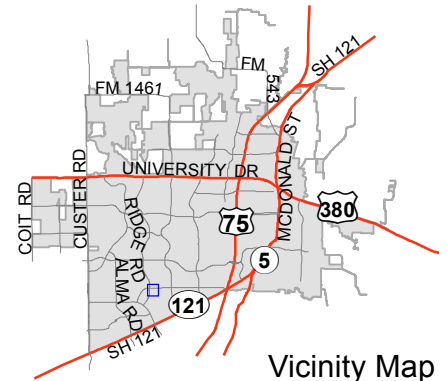

# Notification Map

Case: 14-171Z

--- 200' Notification Buffer