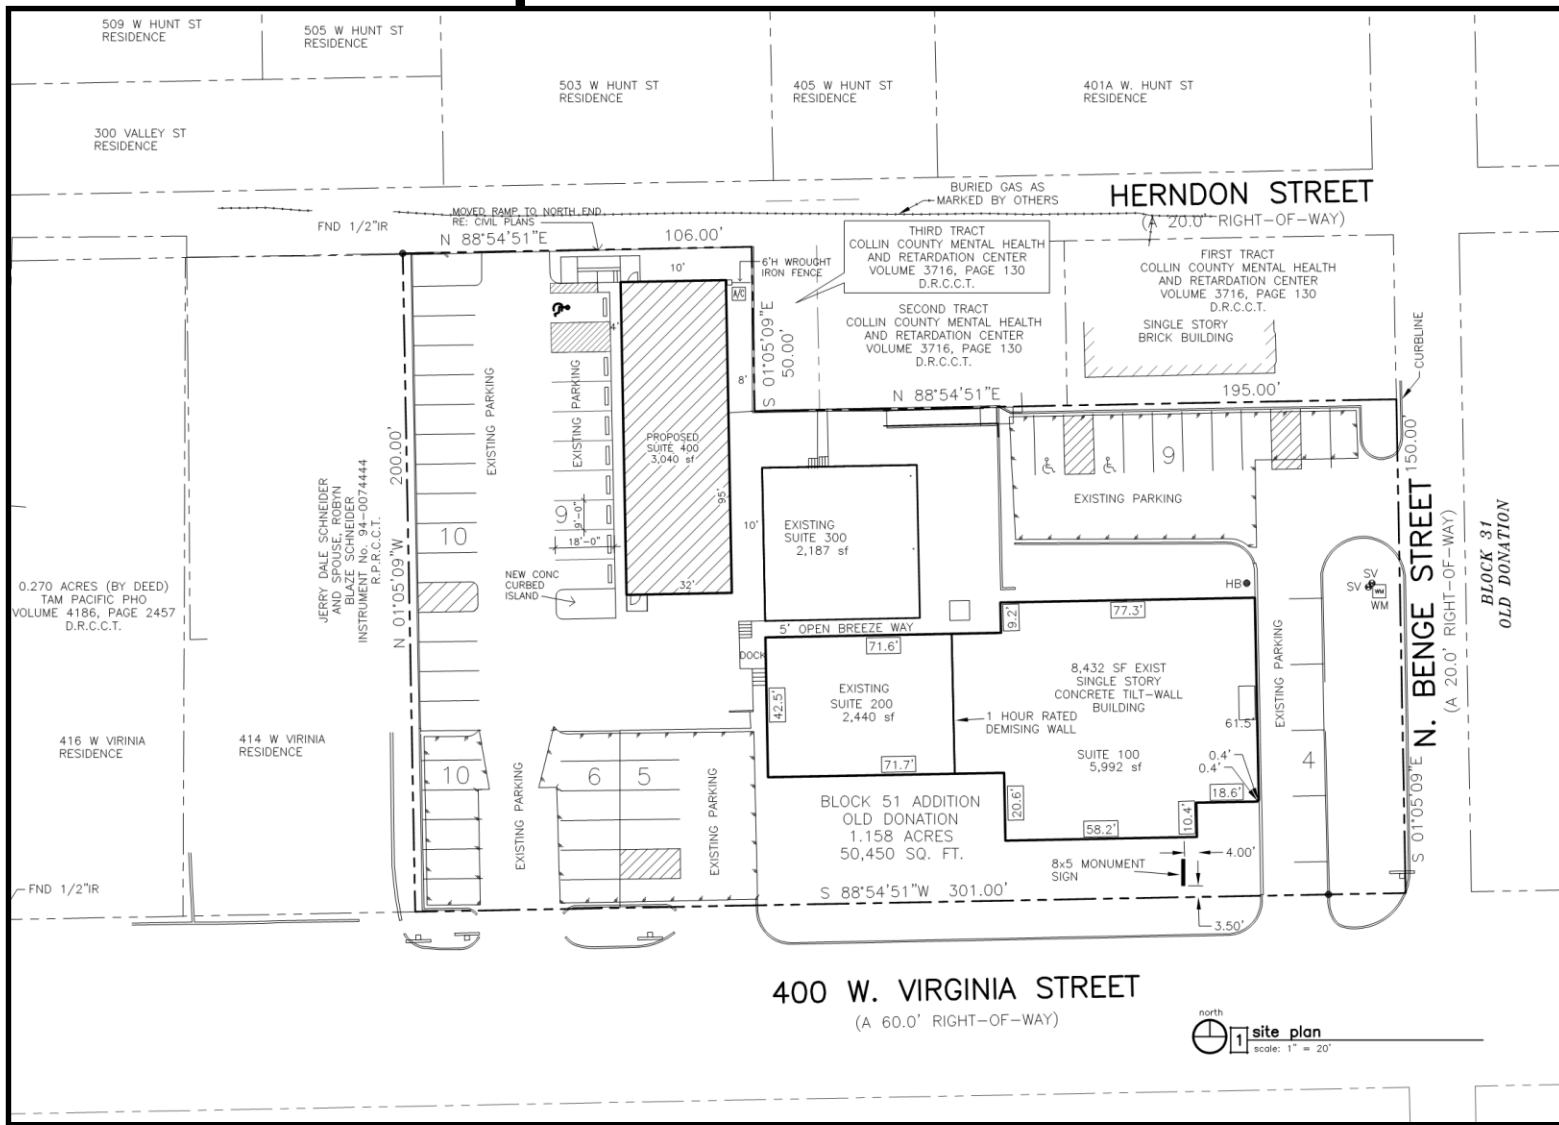

400 W Virginia  
Site Plan  
16-053SP

# Location Map

# Proposed Site Plan