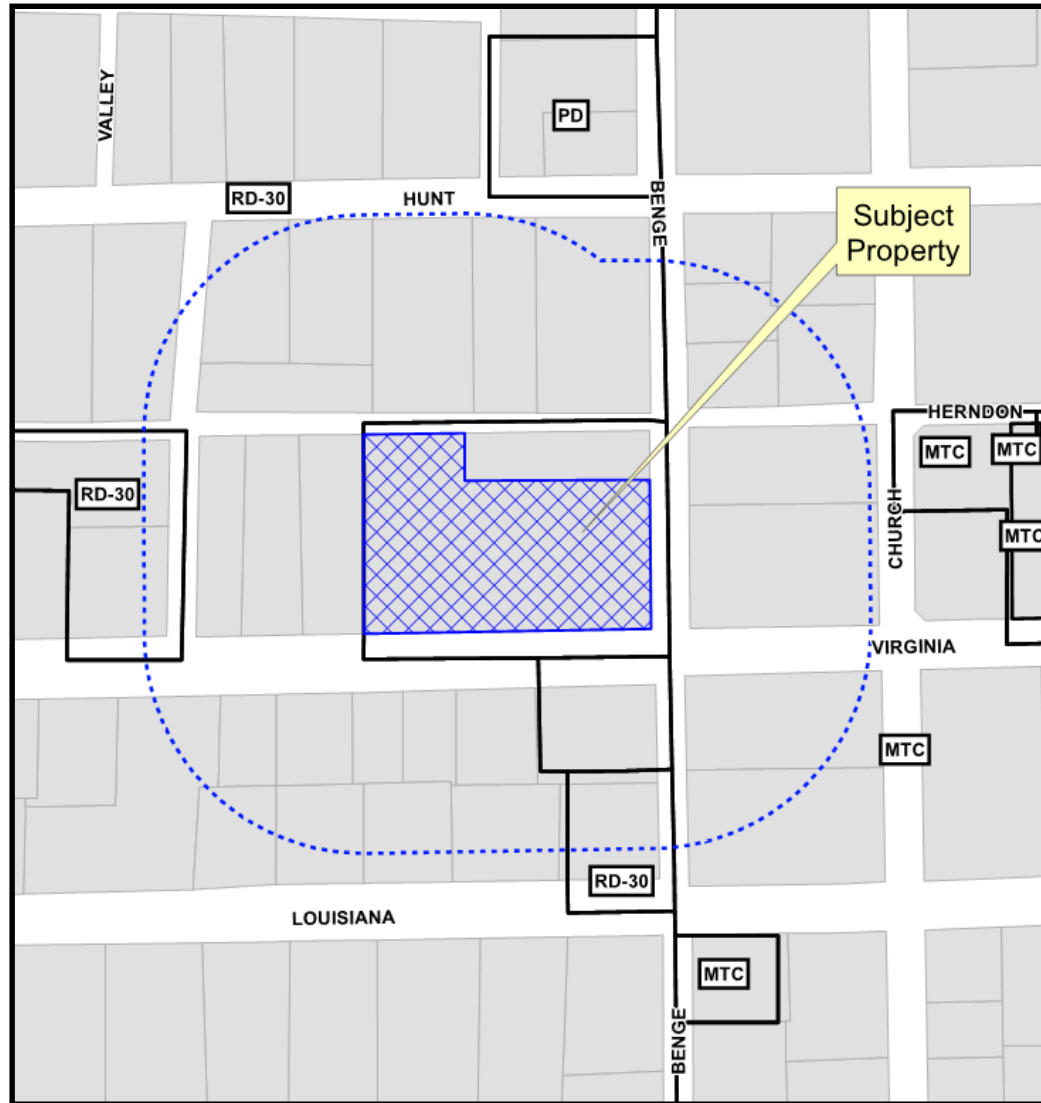

400 W Virginia  
Site Plan  
16-053SP

# Location Map

# Proposed Site Plan