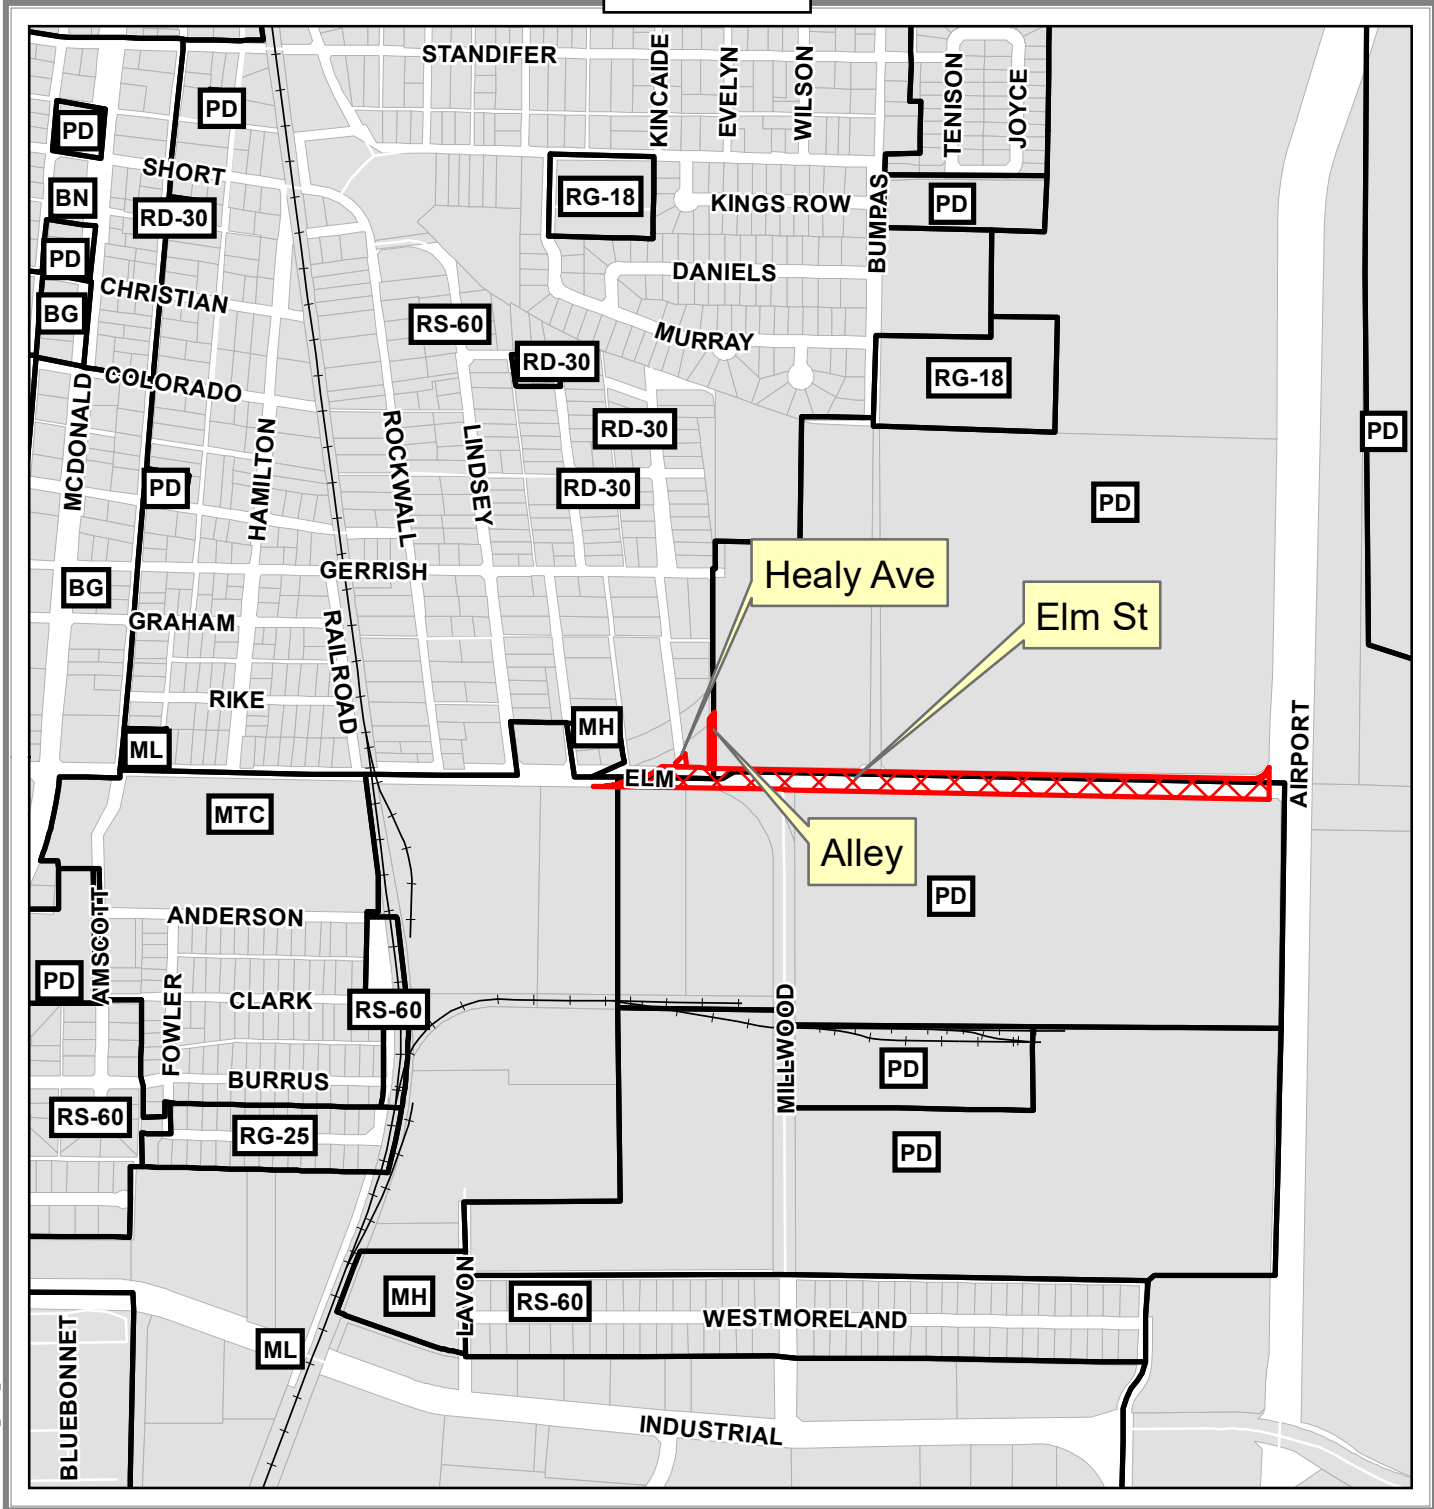

EXHIBIT A

Elm St, Healy Ave, and Unnamed Alley
ROW Abandonment

Source: City of McKinney GIS
Date: 5/21/2020