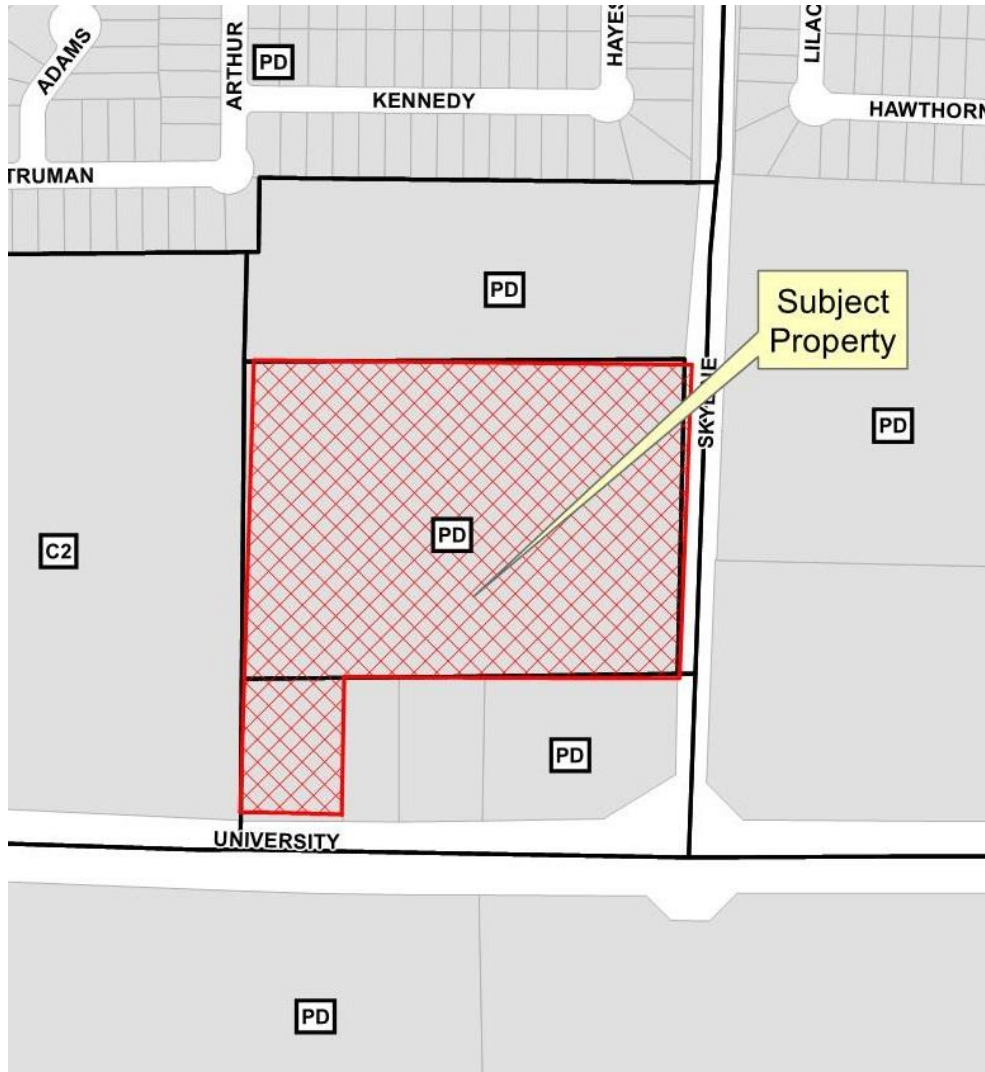

Skyline/380 Addition Minor Replat

17-171MRP

Location Map

Aerial Exhibit

Proposed Minor Replat