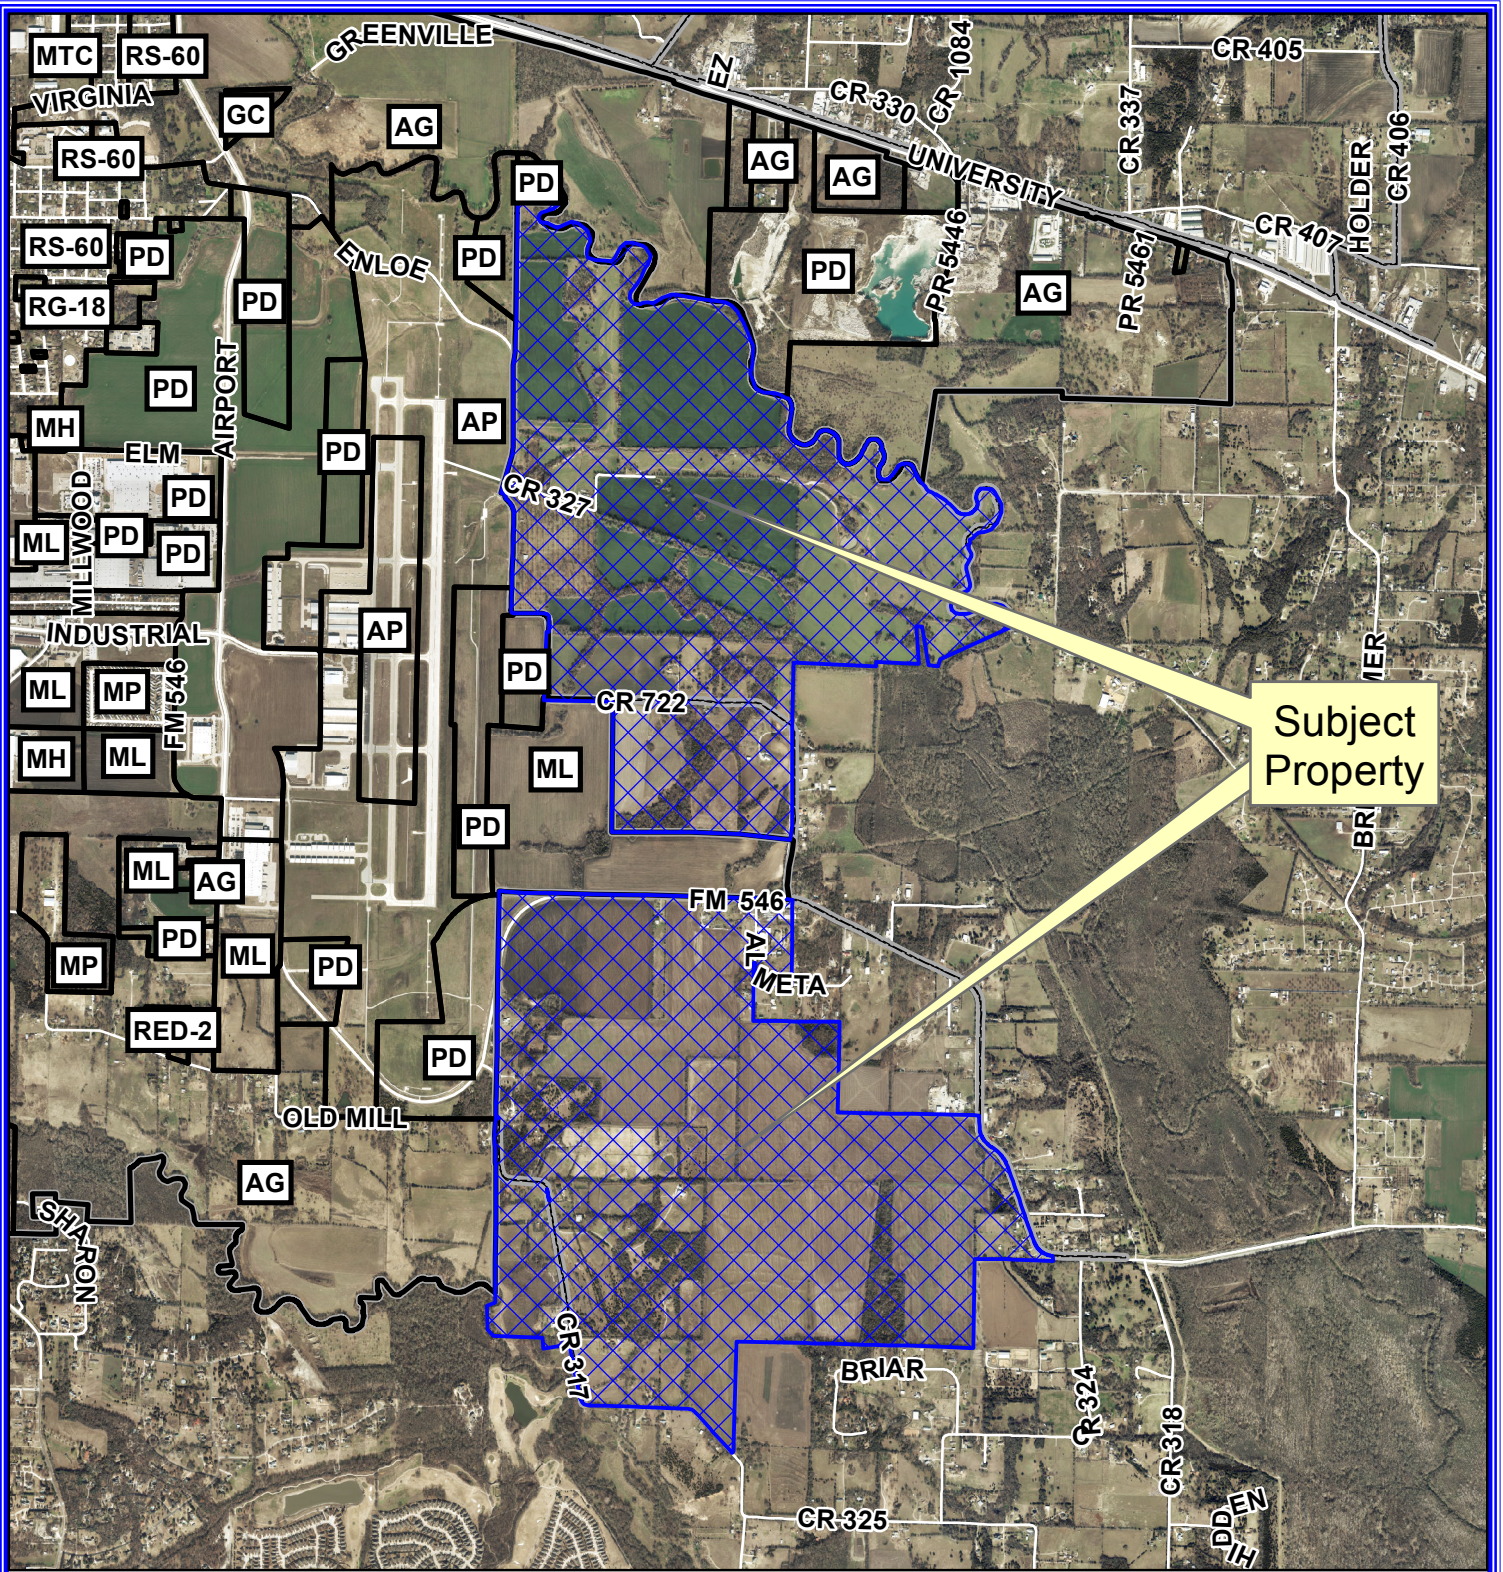

Subject Property

0 1,500 3,000 Feet

Location Map

Case: 16-043A

DISCLAIMER: This map and information contained in it were developed exclusively for use by the City of McKinney. Any use or reliance on this map by anyone else is at that party's risk and without liability to the City of McKinney, its officials or employees for any discrepancies, errors, or variances which may exist.

Subject Property

0 1,500 3,000 Feet

Aerial Exhibit

Case: 16-043A

Vicinity Map

DISCLAIMER: This map and information contained in it were developed exclusively for use by the City of McKinney. Any use or reliance on this map by anyone else is at that party's risk and without liability to the City of McKinney, its officials or employees for any discrepancies, errors, or variances which may exist.