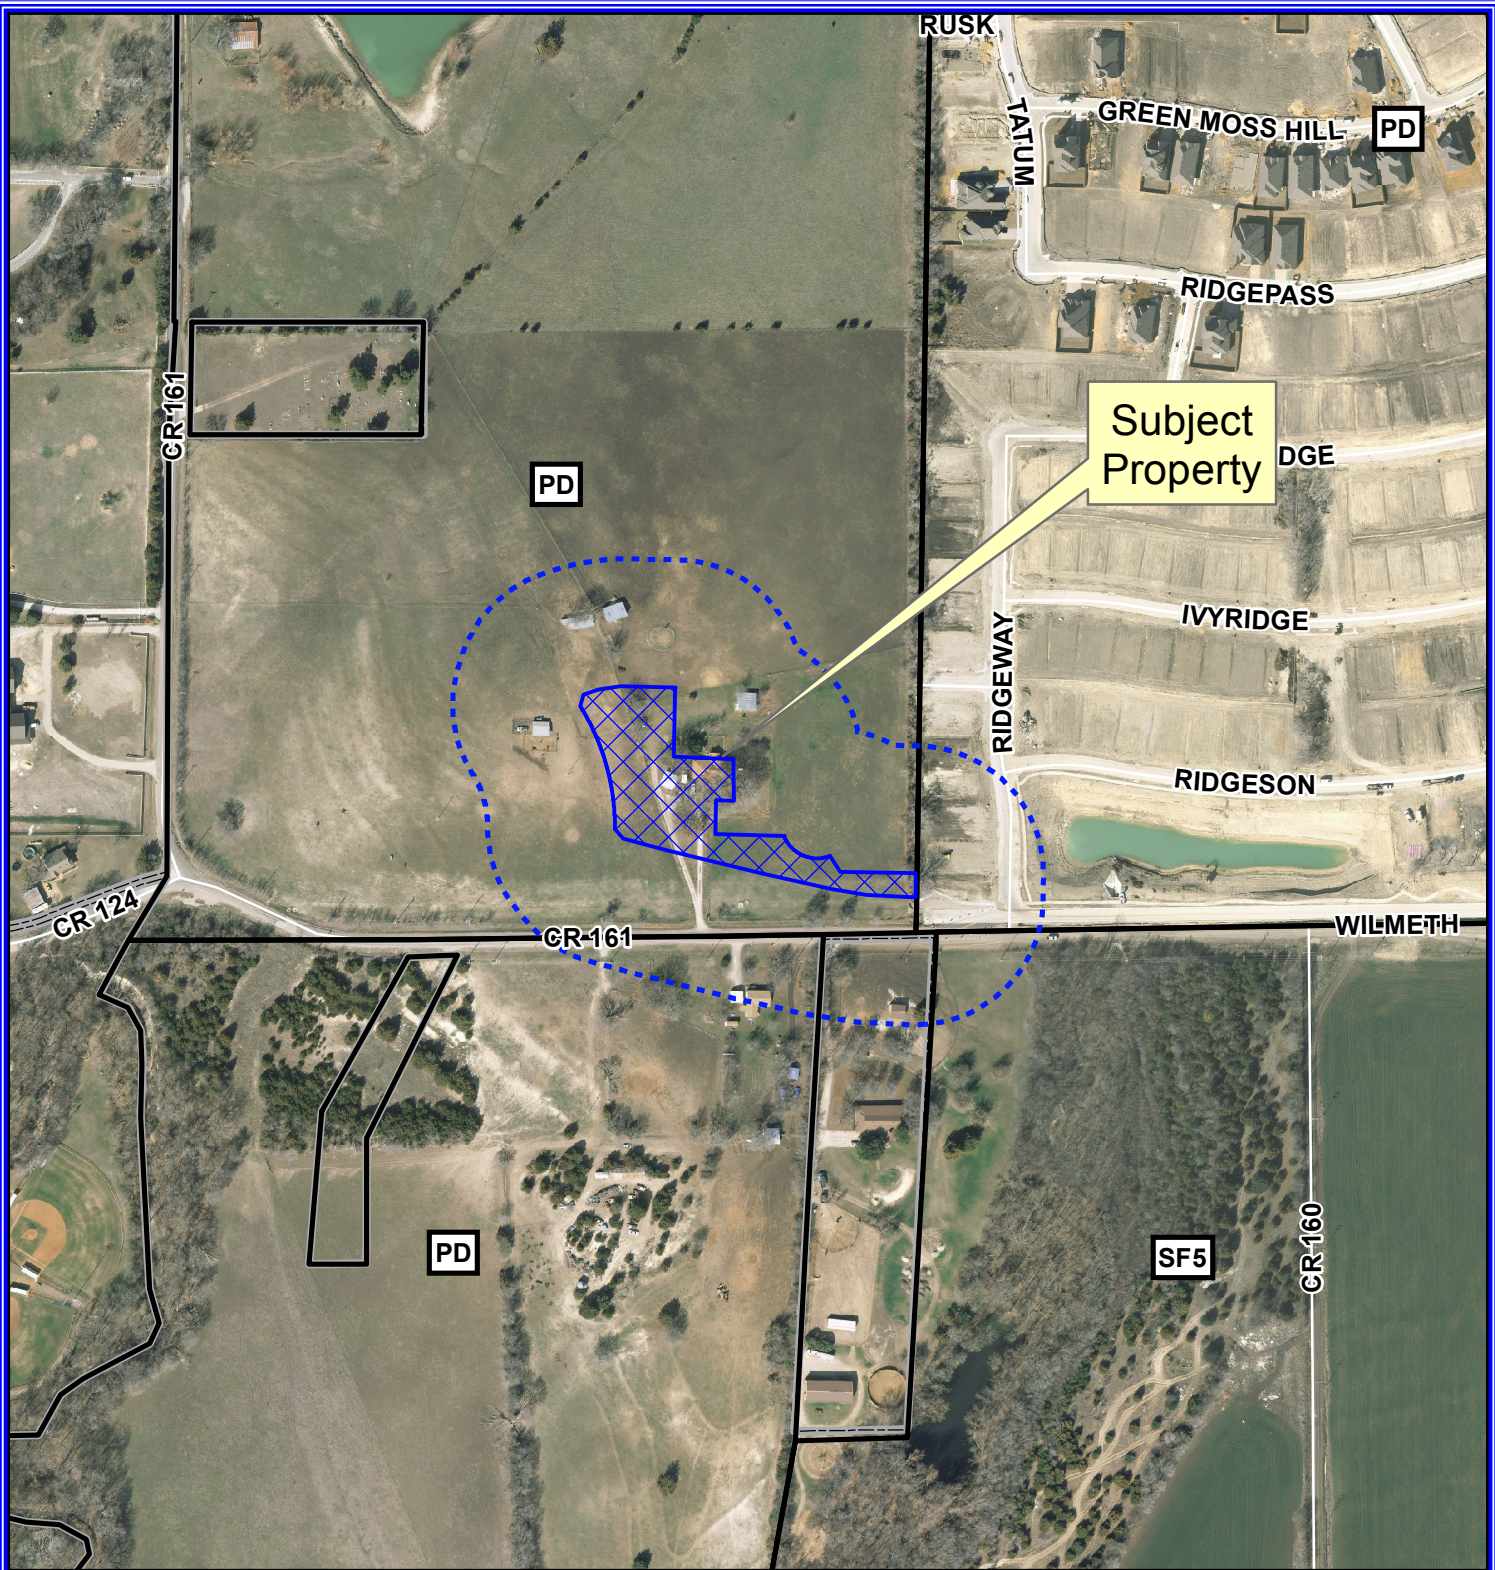

Notification Map

Case: 15-183SP

--- 200' Buffer

Vicinity Map

Notification Map

Case: 15-183SP

--- 200' Buffer