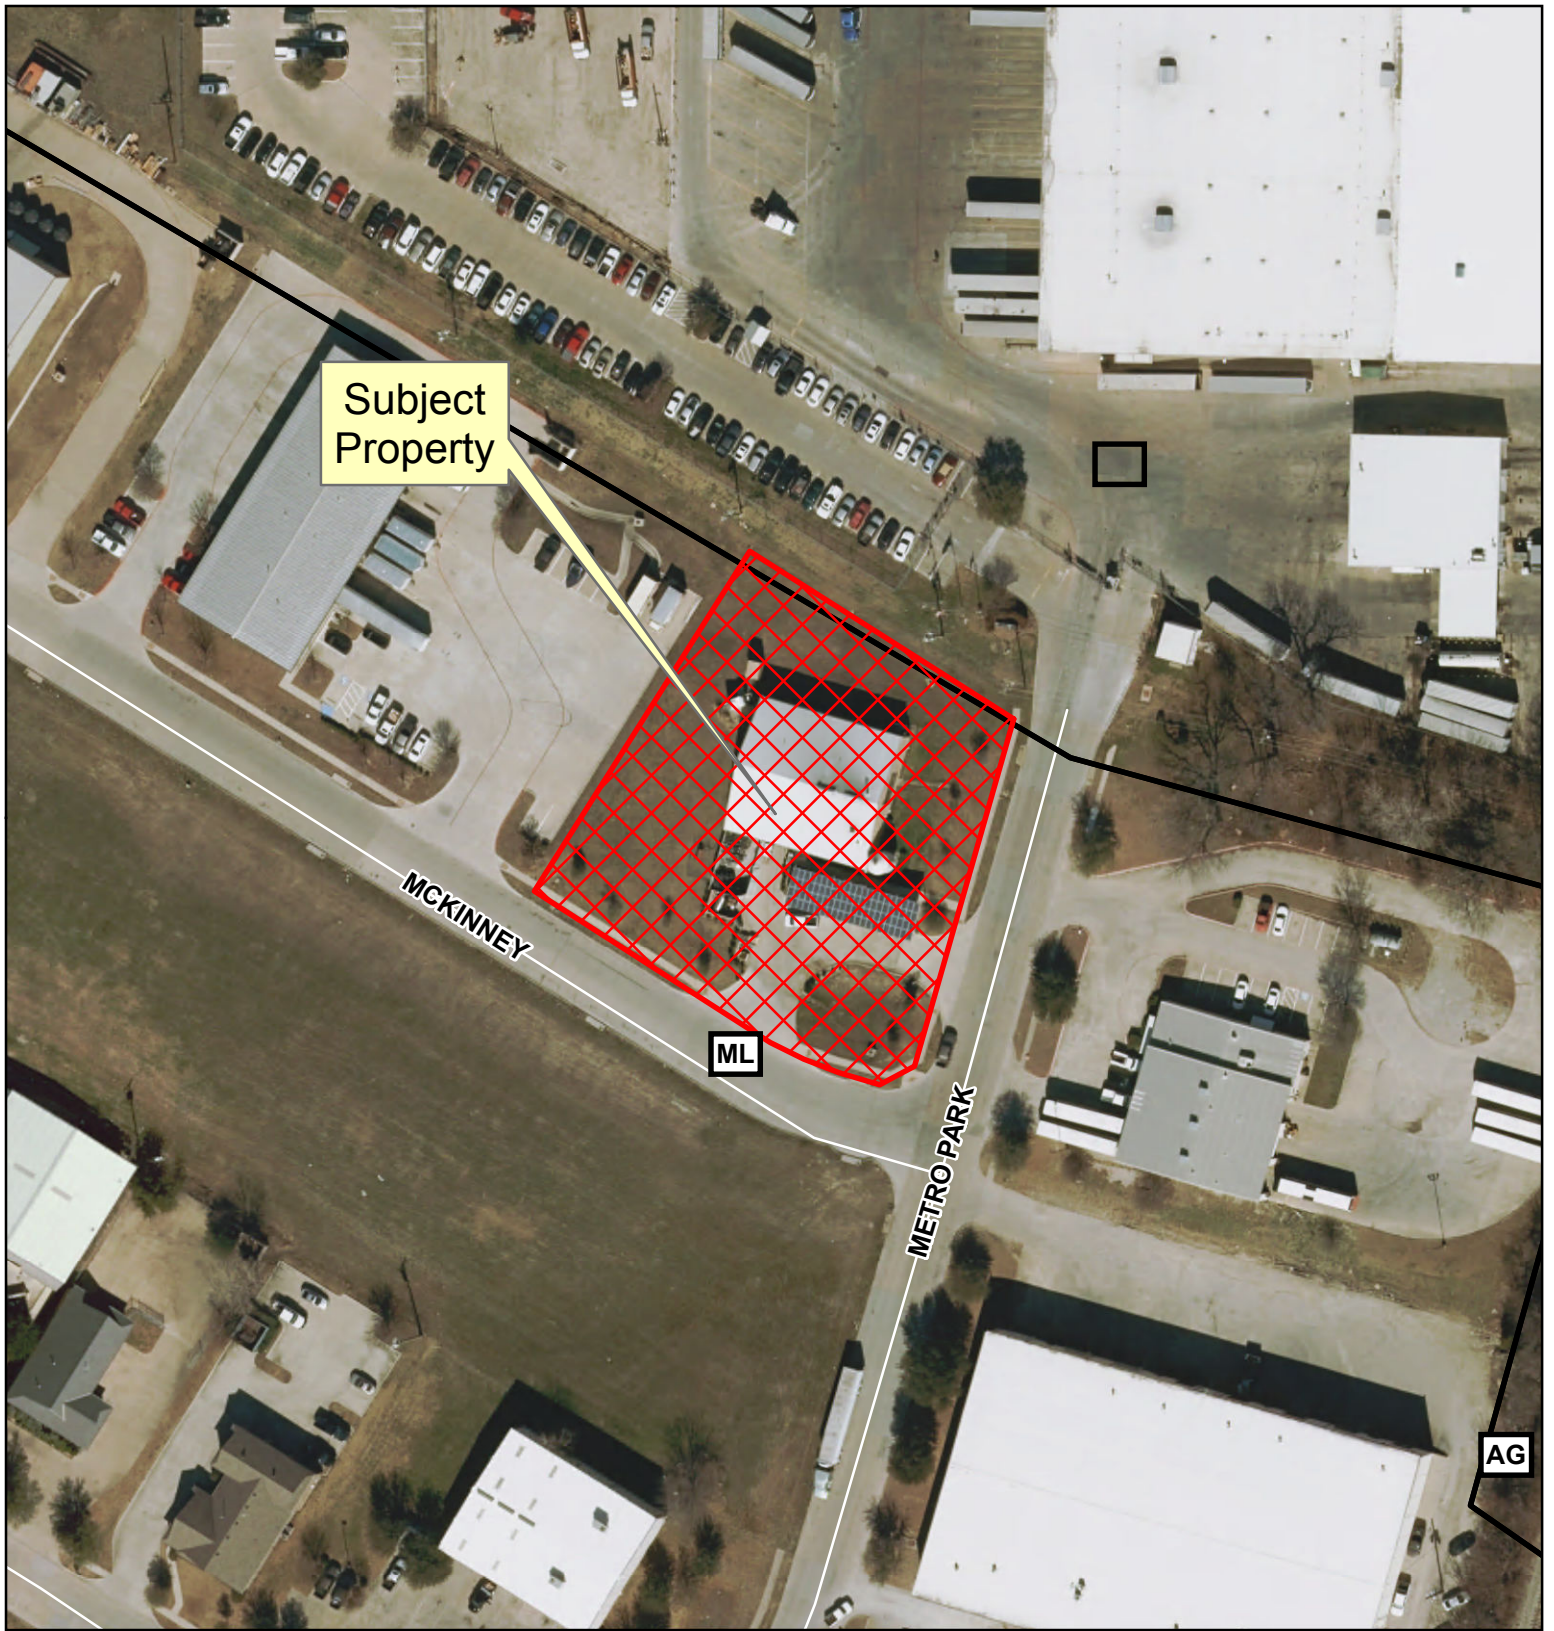

Subject Property

MCKINNEY

ML

METRO PARK

AG