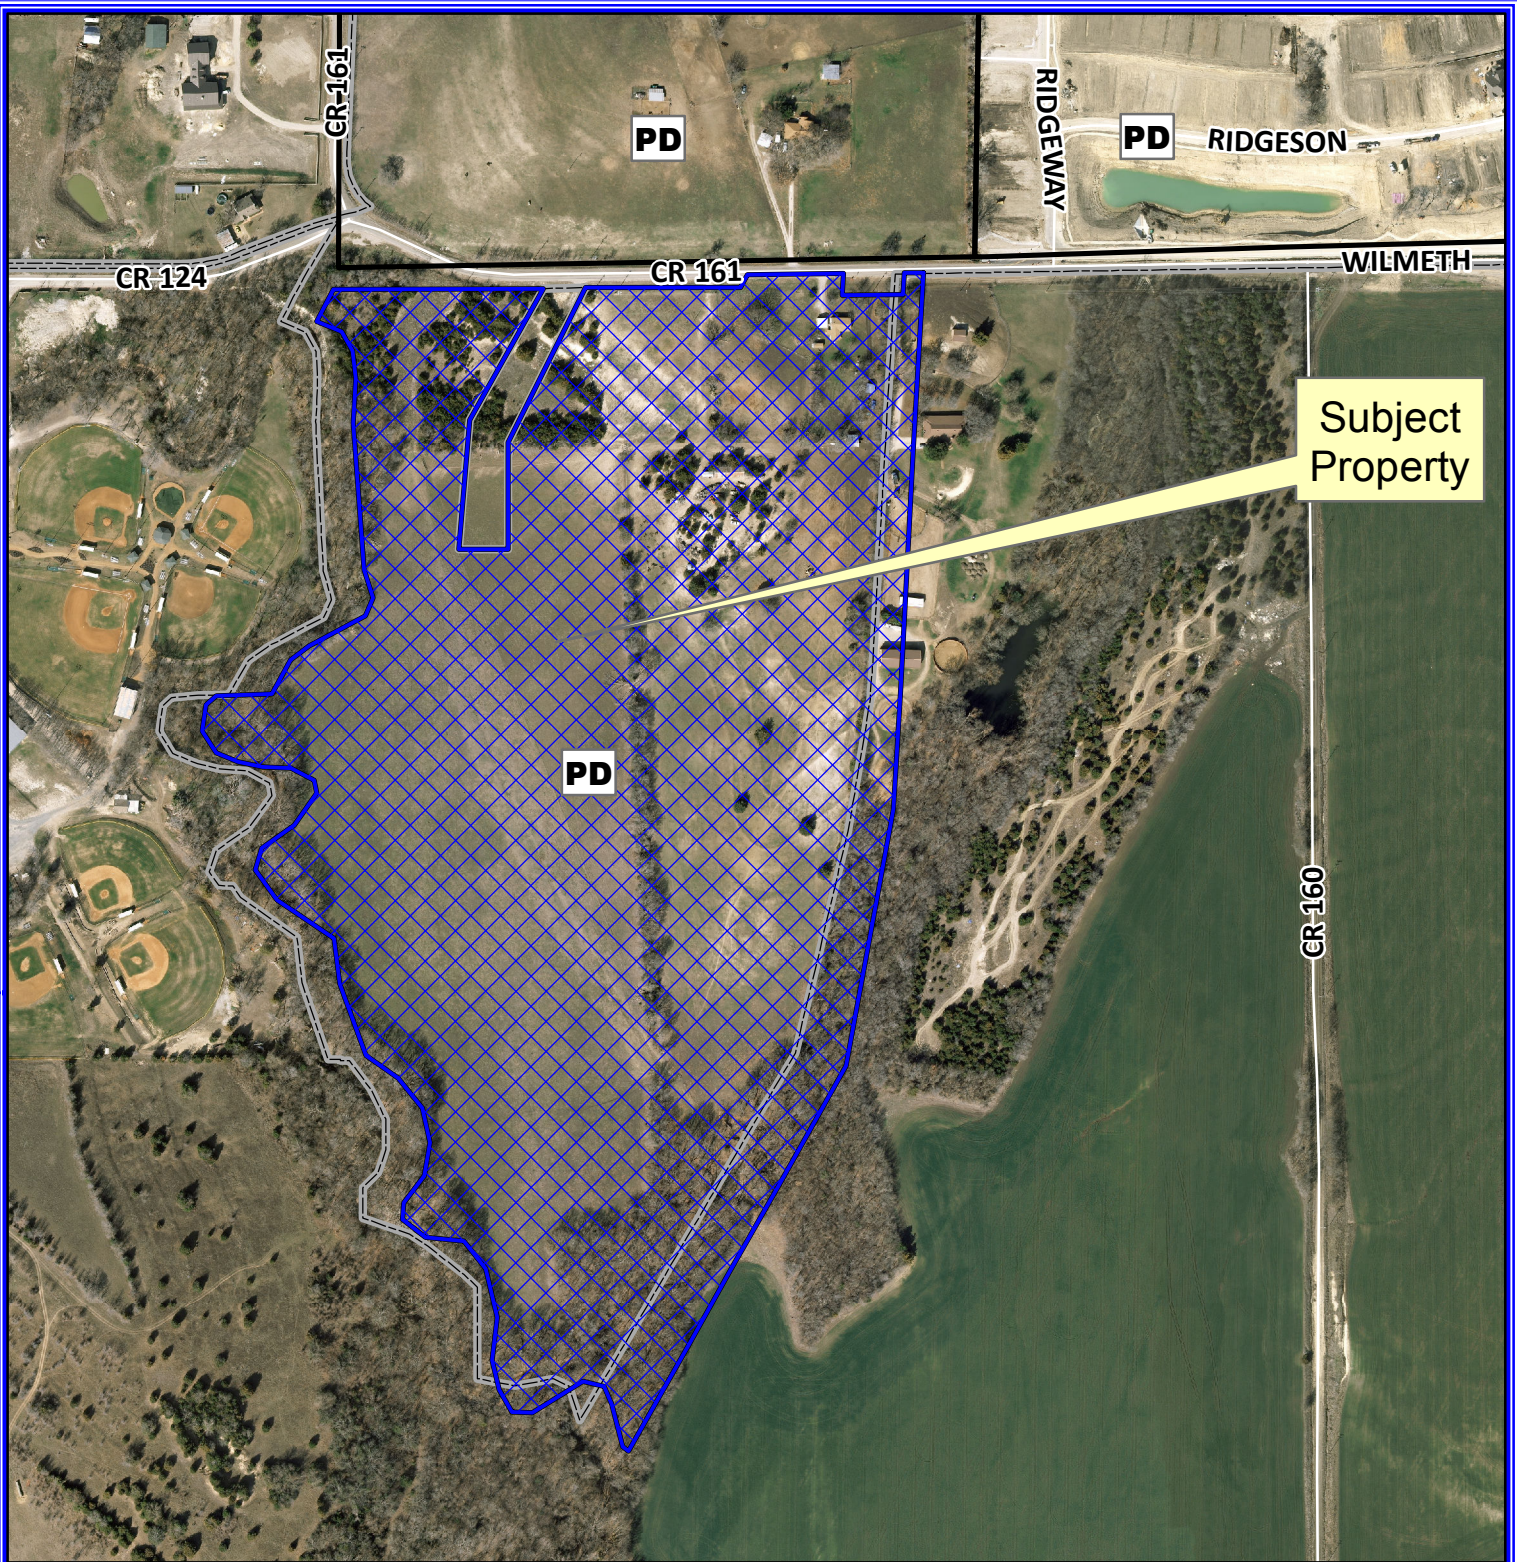

Subject Property

0 220 440 Feet

Location Map

Case: 14-083PF

0 220 440
Feet

Location Map

Case: 14-083PF

DISCLAIMER: This map and information contained in it were developed exclusively for use by the City of McKinney. Any use or reliance on this map by anyone else is at that party's risk and without liability to the City of McKinney, its officials or employees for any discrepancies, errors, or variances which may exist.