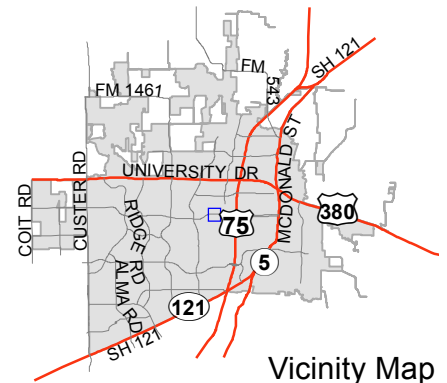

## Notification Map

Case: 14-291Z

--- 200' Buffer

# Notification Map

Case: 14-291Z

--- 200' Buffer