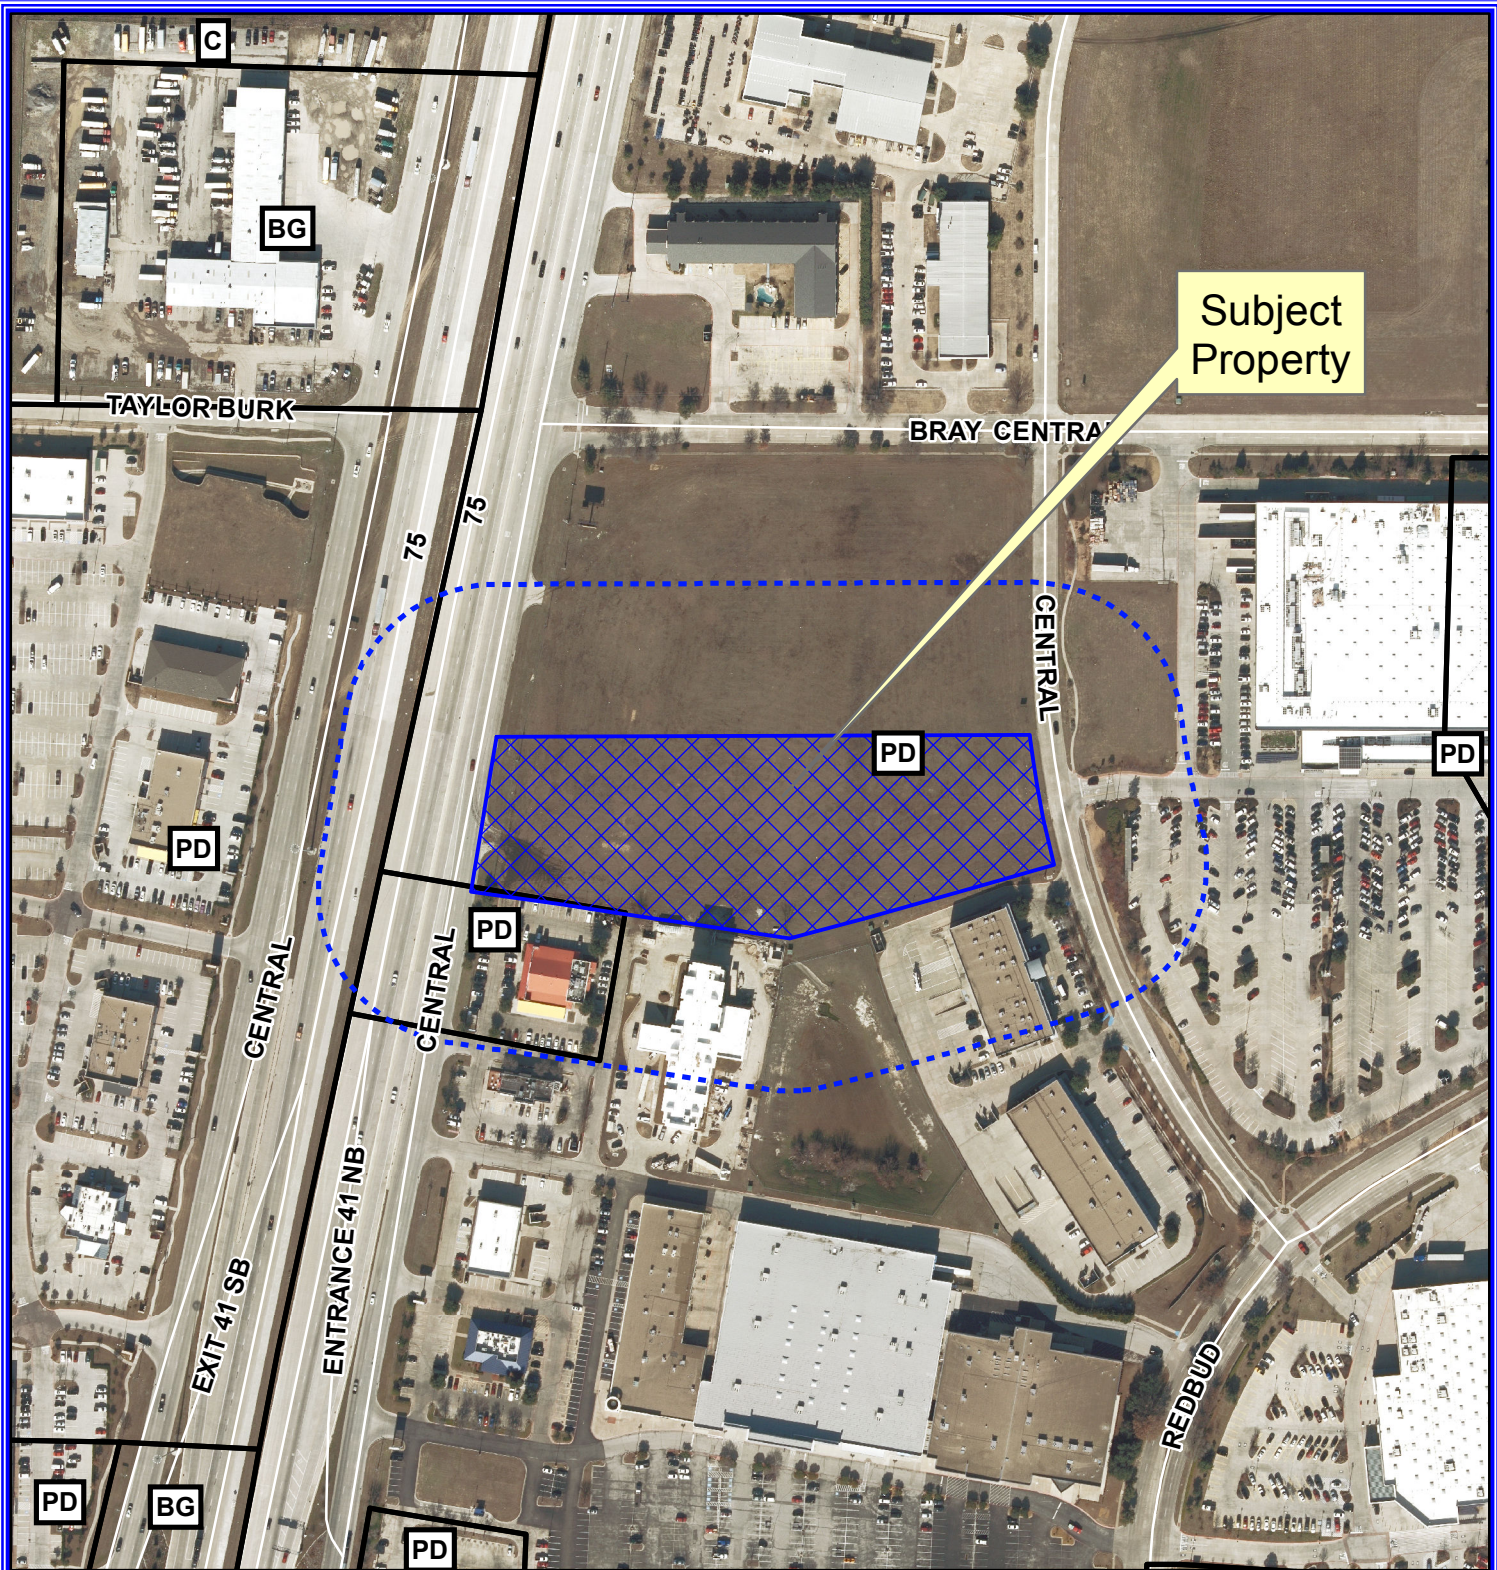

Notification Map

Case: 16-024SP

--- 200' Buffer

Notification Map

Case: 16-024SP

--- 200' Buffer