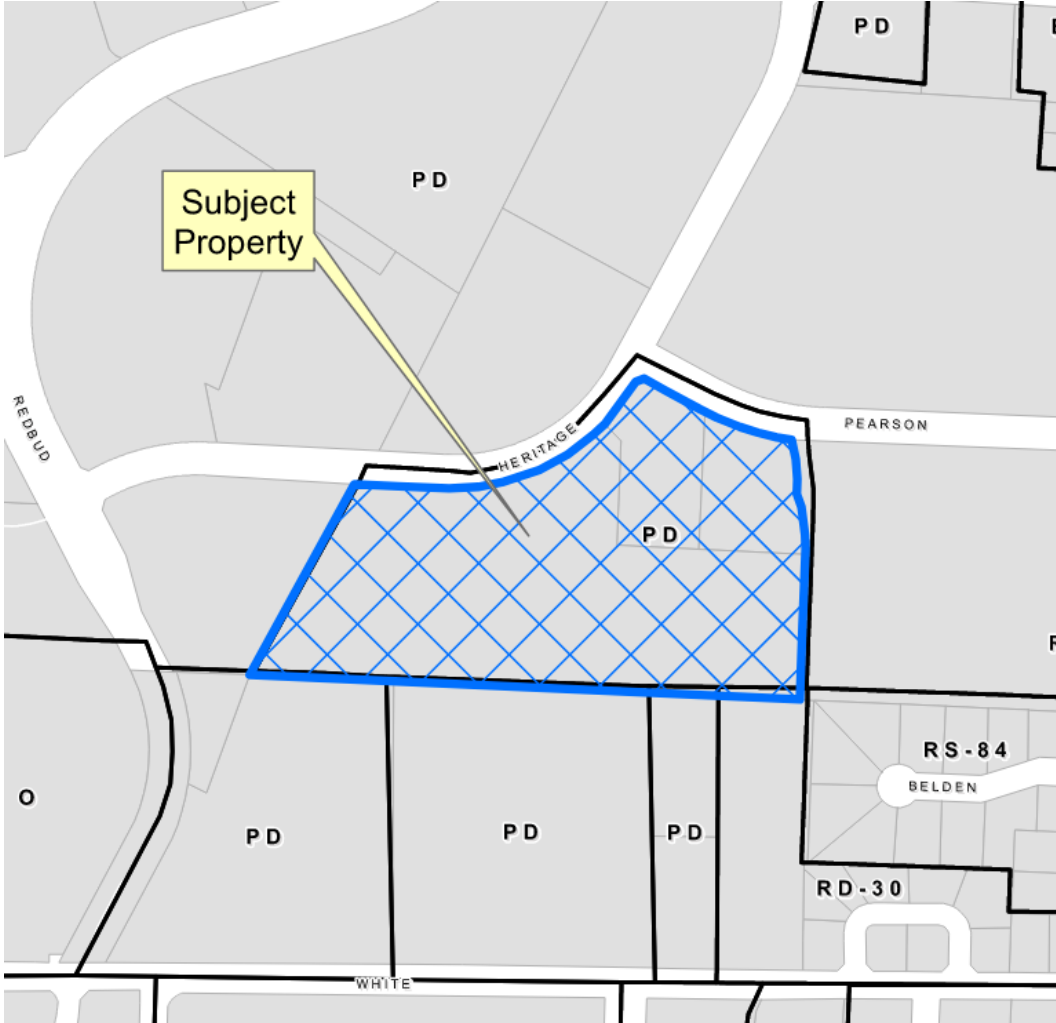

# Merano Rezone

22-0135Z

# Location Map

# Aerial Exhibit