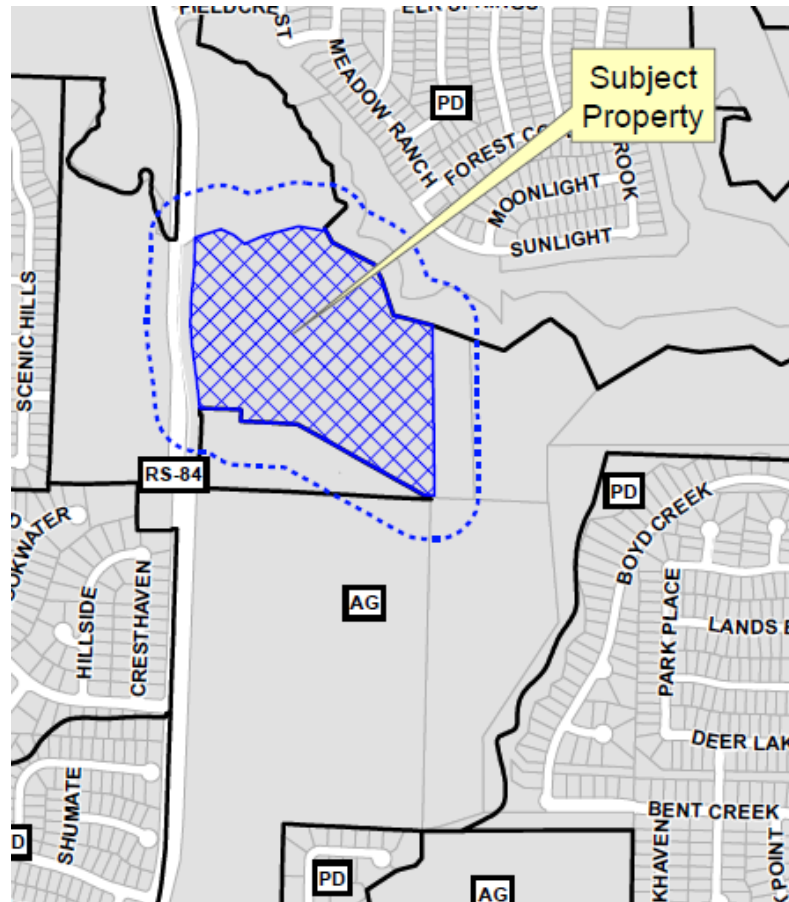

Lake Forest Grove
Rezone
15-273Z

Location Map

Aerial Exhibit

Proposed Layout – Informational Only