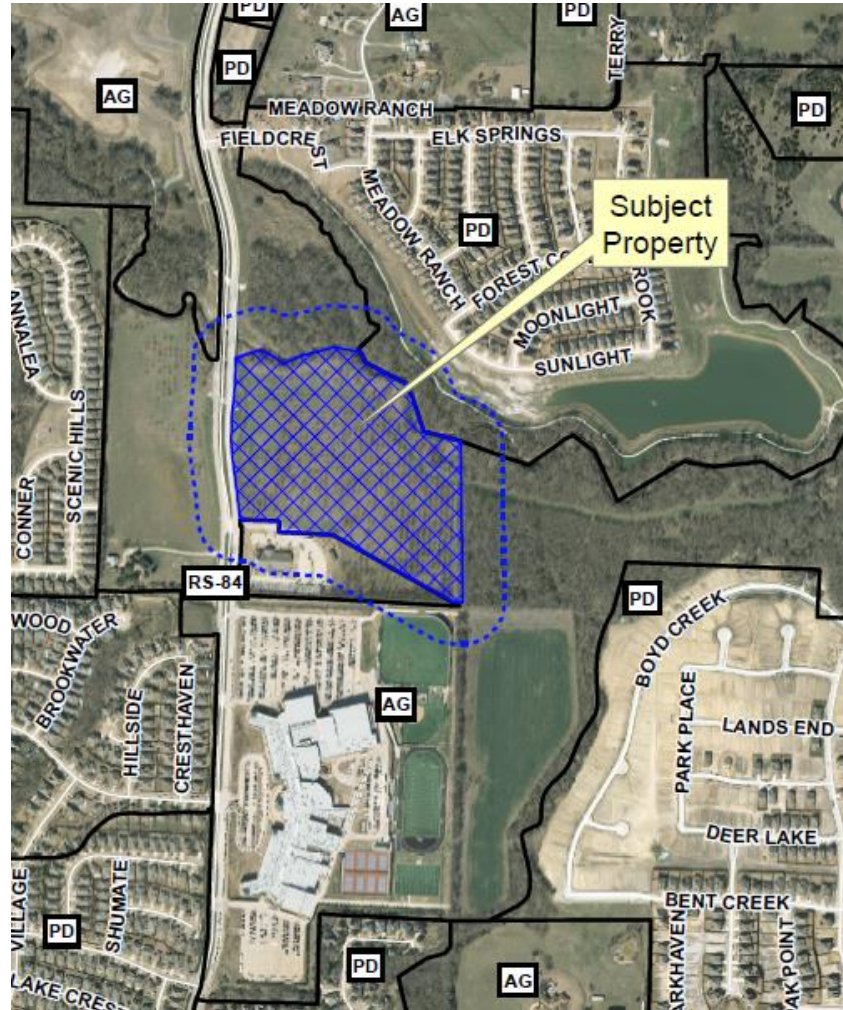

Lake Forest Grove
Rezone
15-273Z

Location Map

Aerial Exhibit

Proposed Layout – Informational Only