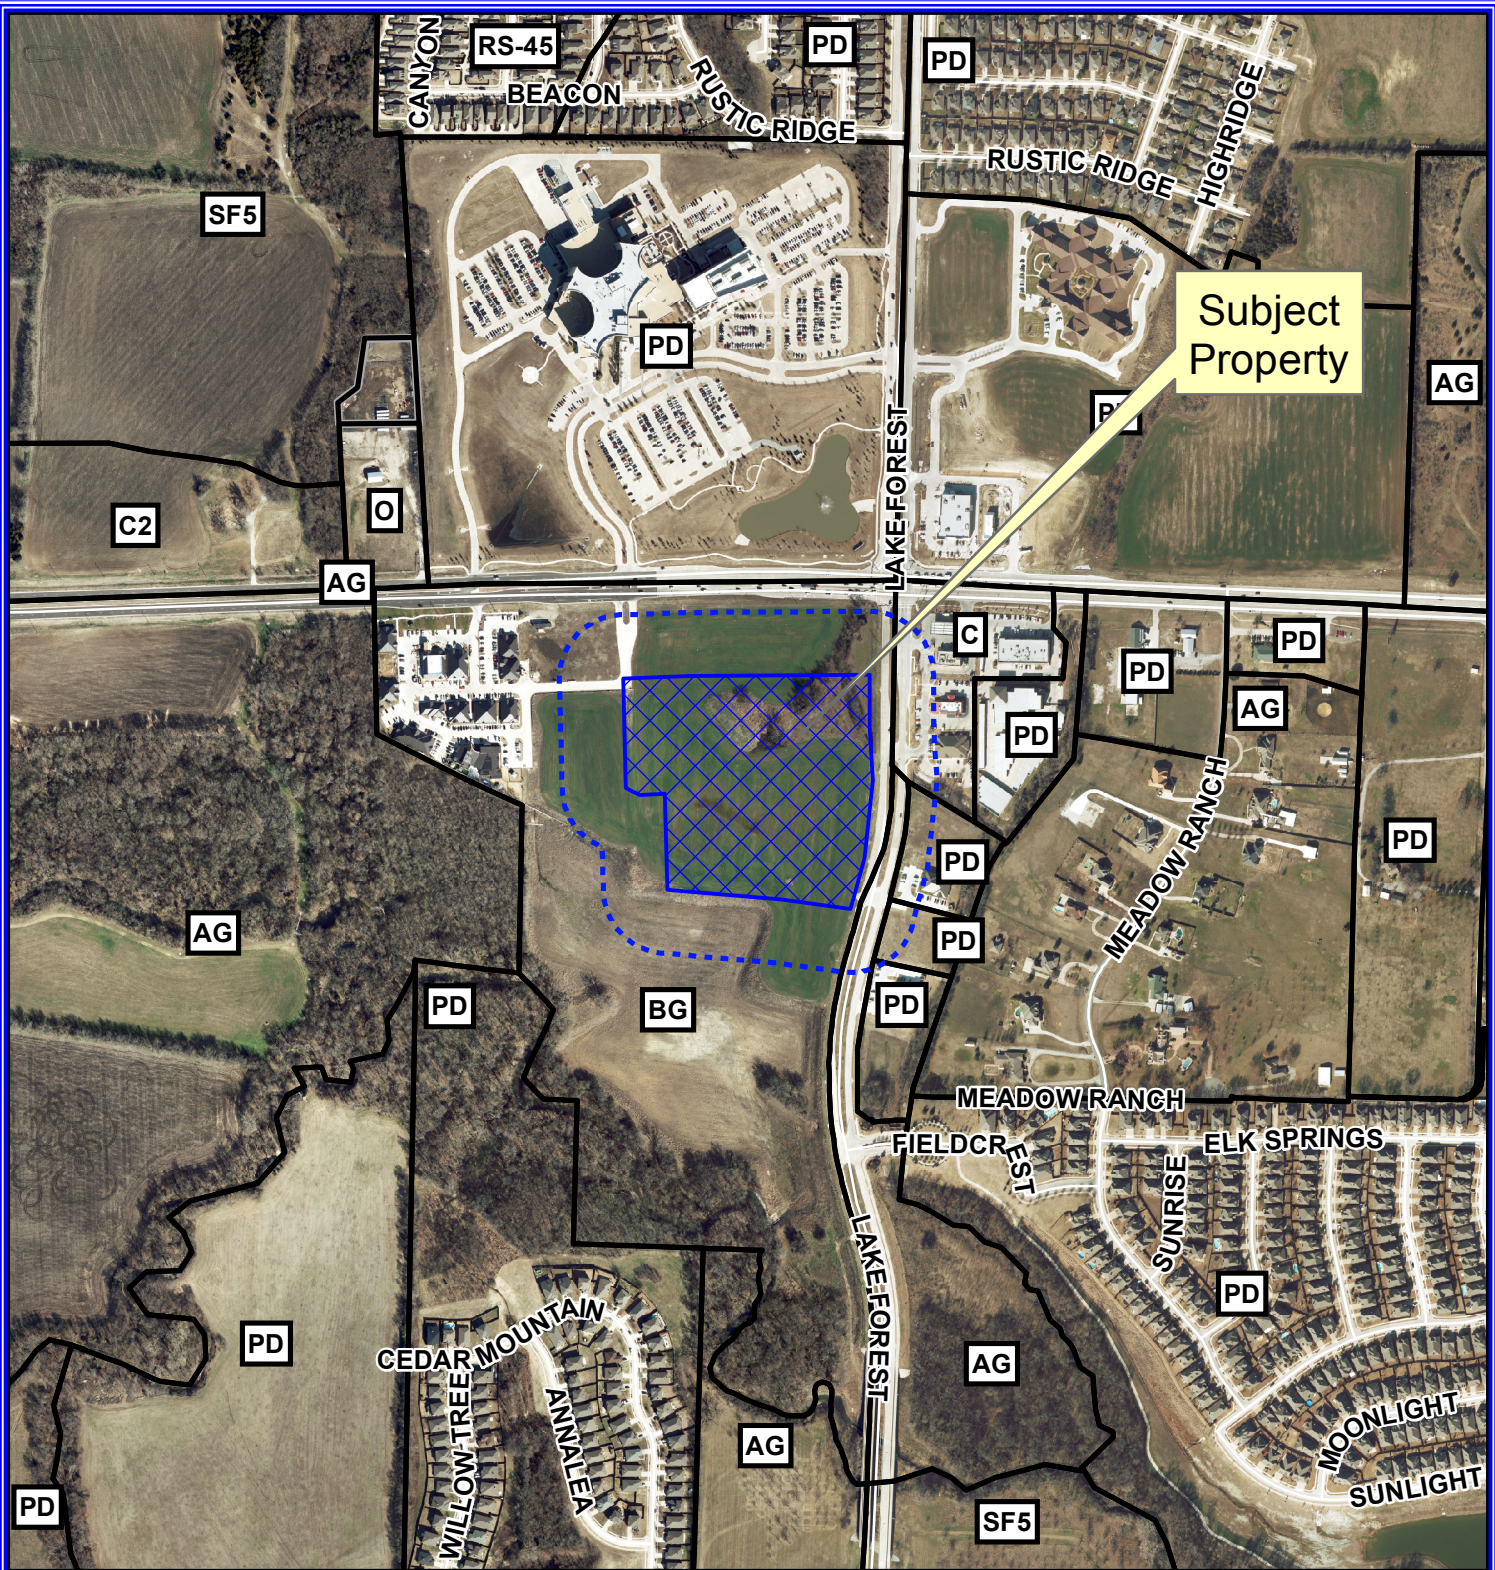

Notification Map

Case: 16-153SP

--- 200' Buffer

Notification Map

Case: 16-153SP

--- 200' Buffer

Vicinity Map