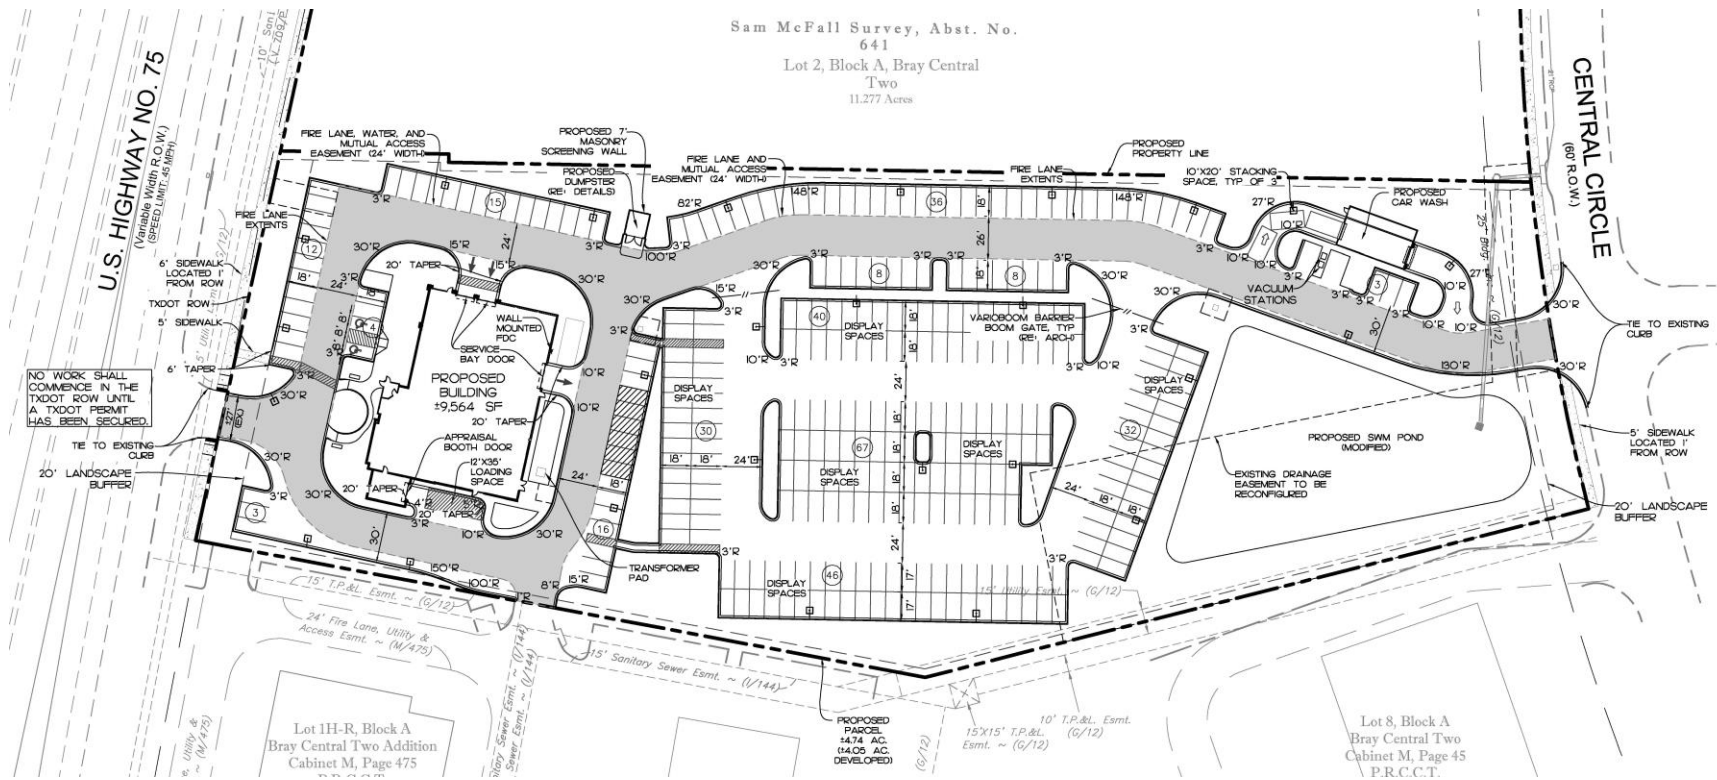

Echo Park of McKinney
Site Plan
16-024SP

Location Map

Aerial Exhibit

Proposed Site Plan

Sam McFall Survey, Abst. No.

641

Lot 2, Block A, Bray Central

Two

11.277 Acres

Proposed Screening