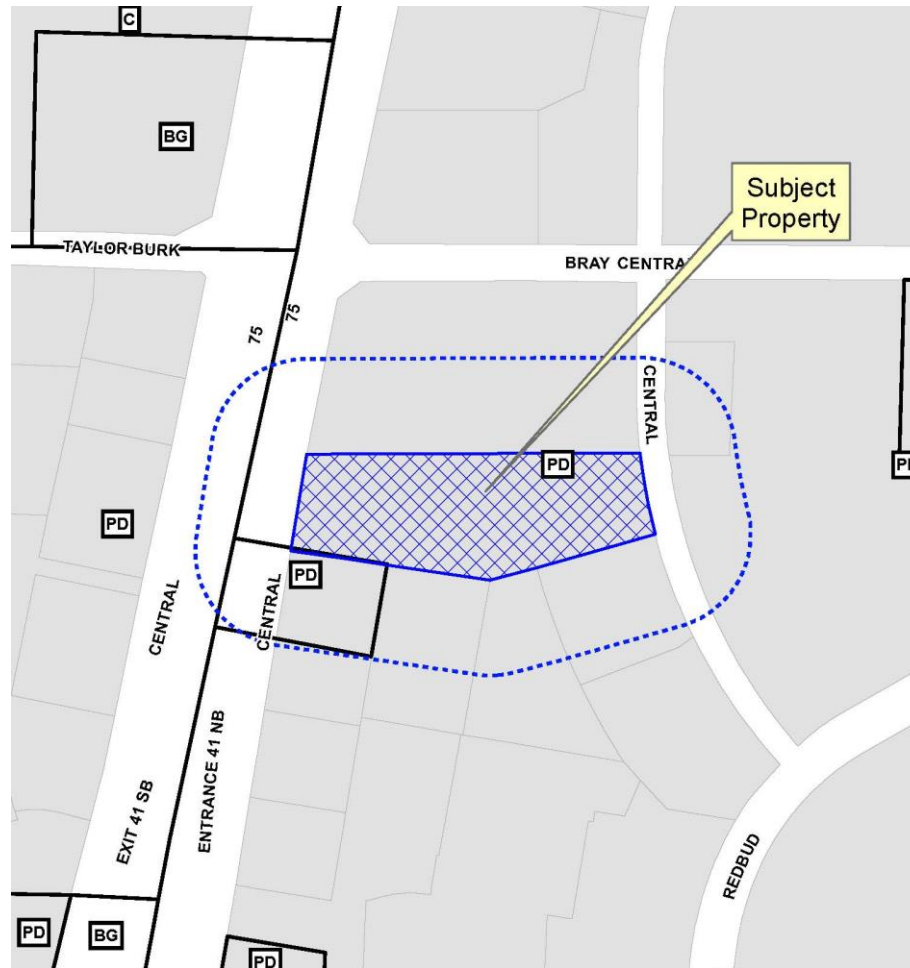

Echo Park of McKinney
Site Plan
16-024SP

Location Map

Aerial Exhibit

Proposed Site Plan

Sam McFall Survey, Abst. No.

641

Lot 2, Block A, Bray Central

Two

11.277 Acres

Proposed Screening