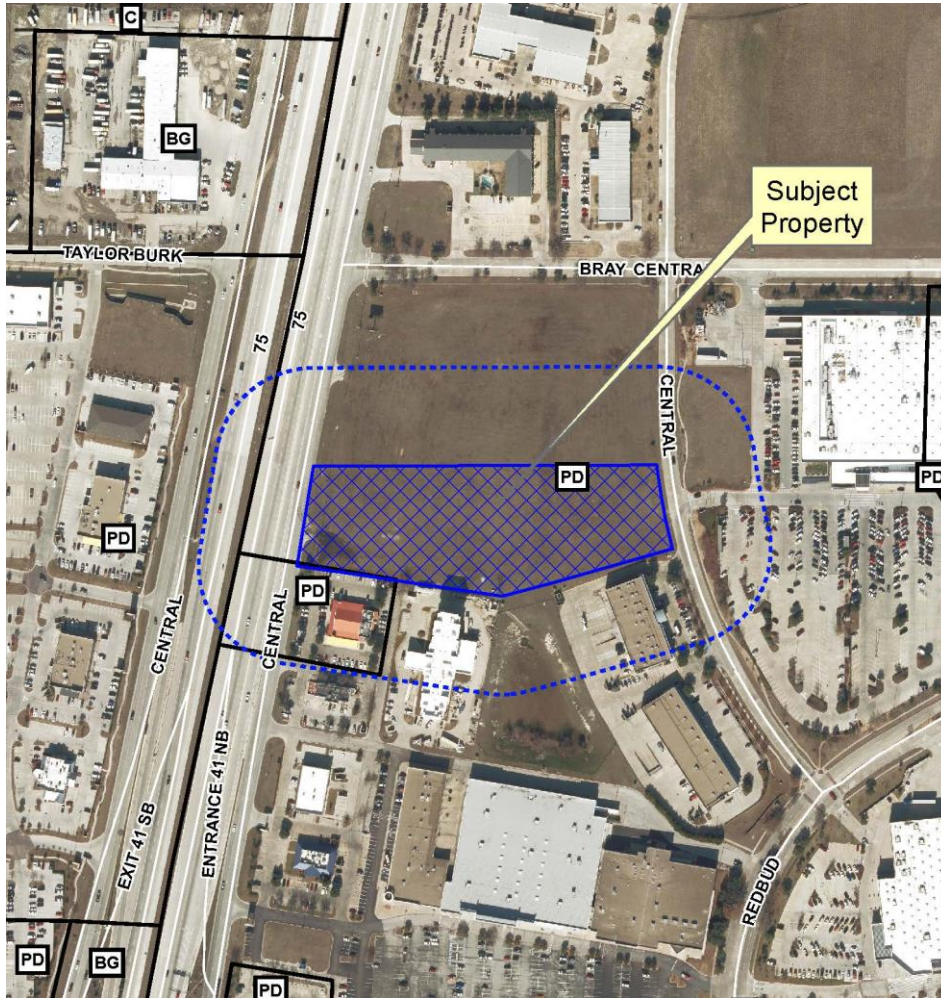

Echo Park of McKinney
Site Plan
16-024SP

Location Map

Aerial Exhibit

Proposed Site Plan

Sam McFall Survey, Abst. No.

641

Lot 2, Block A, Bray Central

Two

11.277 Acres

Proposed Screening