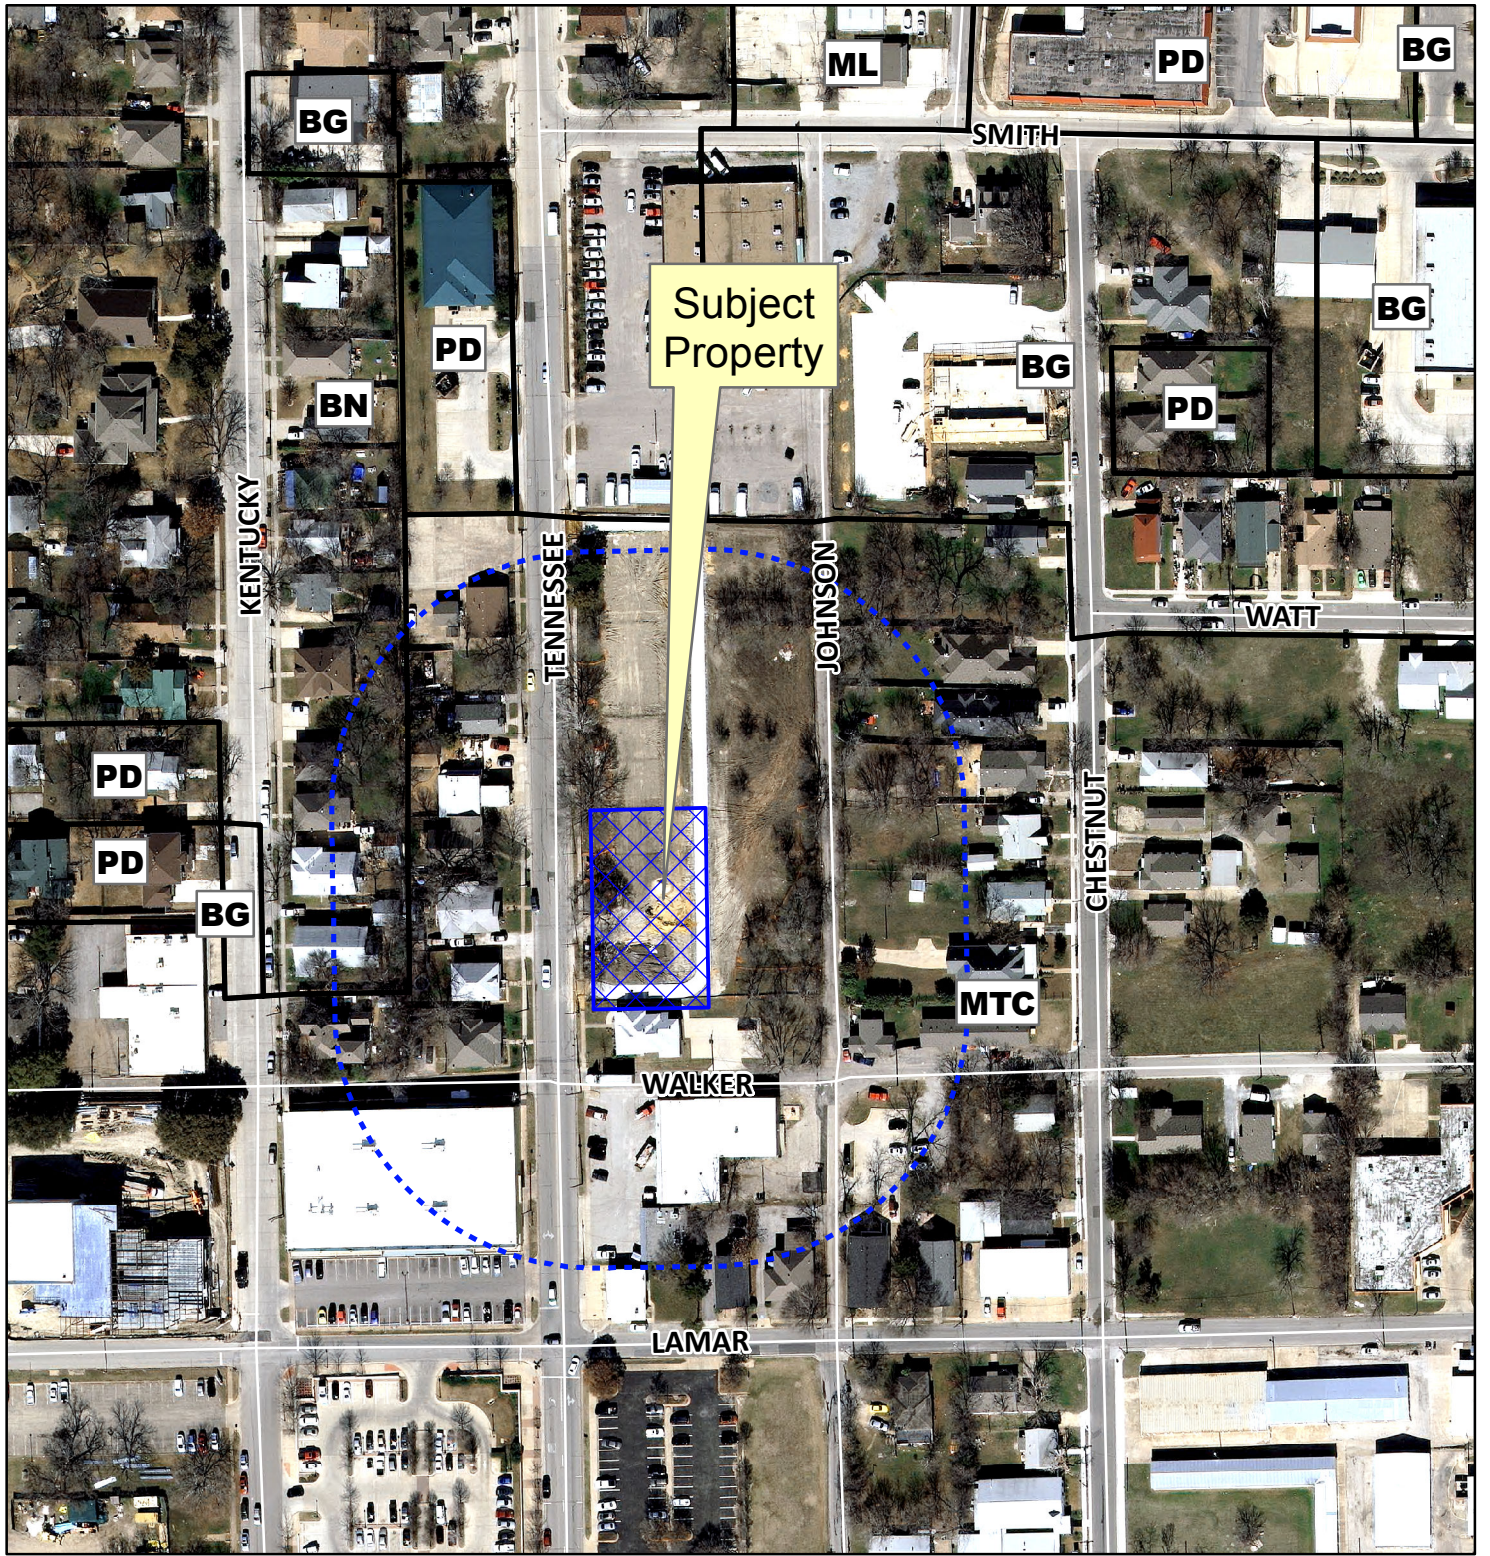

Subject Property

Notification Map

Case: 14-200MRP

--- 200' Notification Buffer

Path: S:\MCKGIS\notification\Projects\2014\14-200MRP.mxd

DISCLAIMER: This map and information contained in it were developed exclusively for use by the City of McKinney. Any use or reliance on this map by anyone else is at that party's risk and without liability to the City of McKinney, its officials or employees for any discrepancies, errors, or variances which may exist.

Notification Map

Case: 14-200MRP

--- 200' Notification Buffer