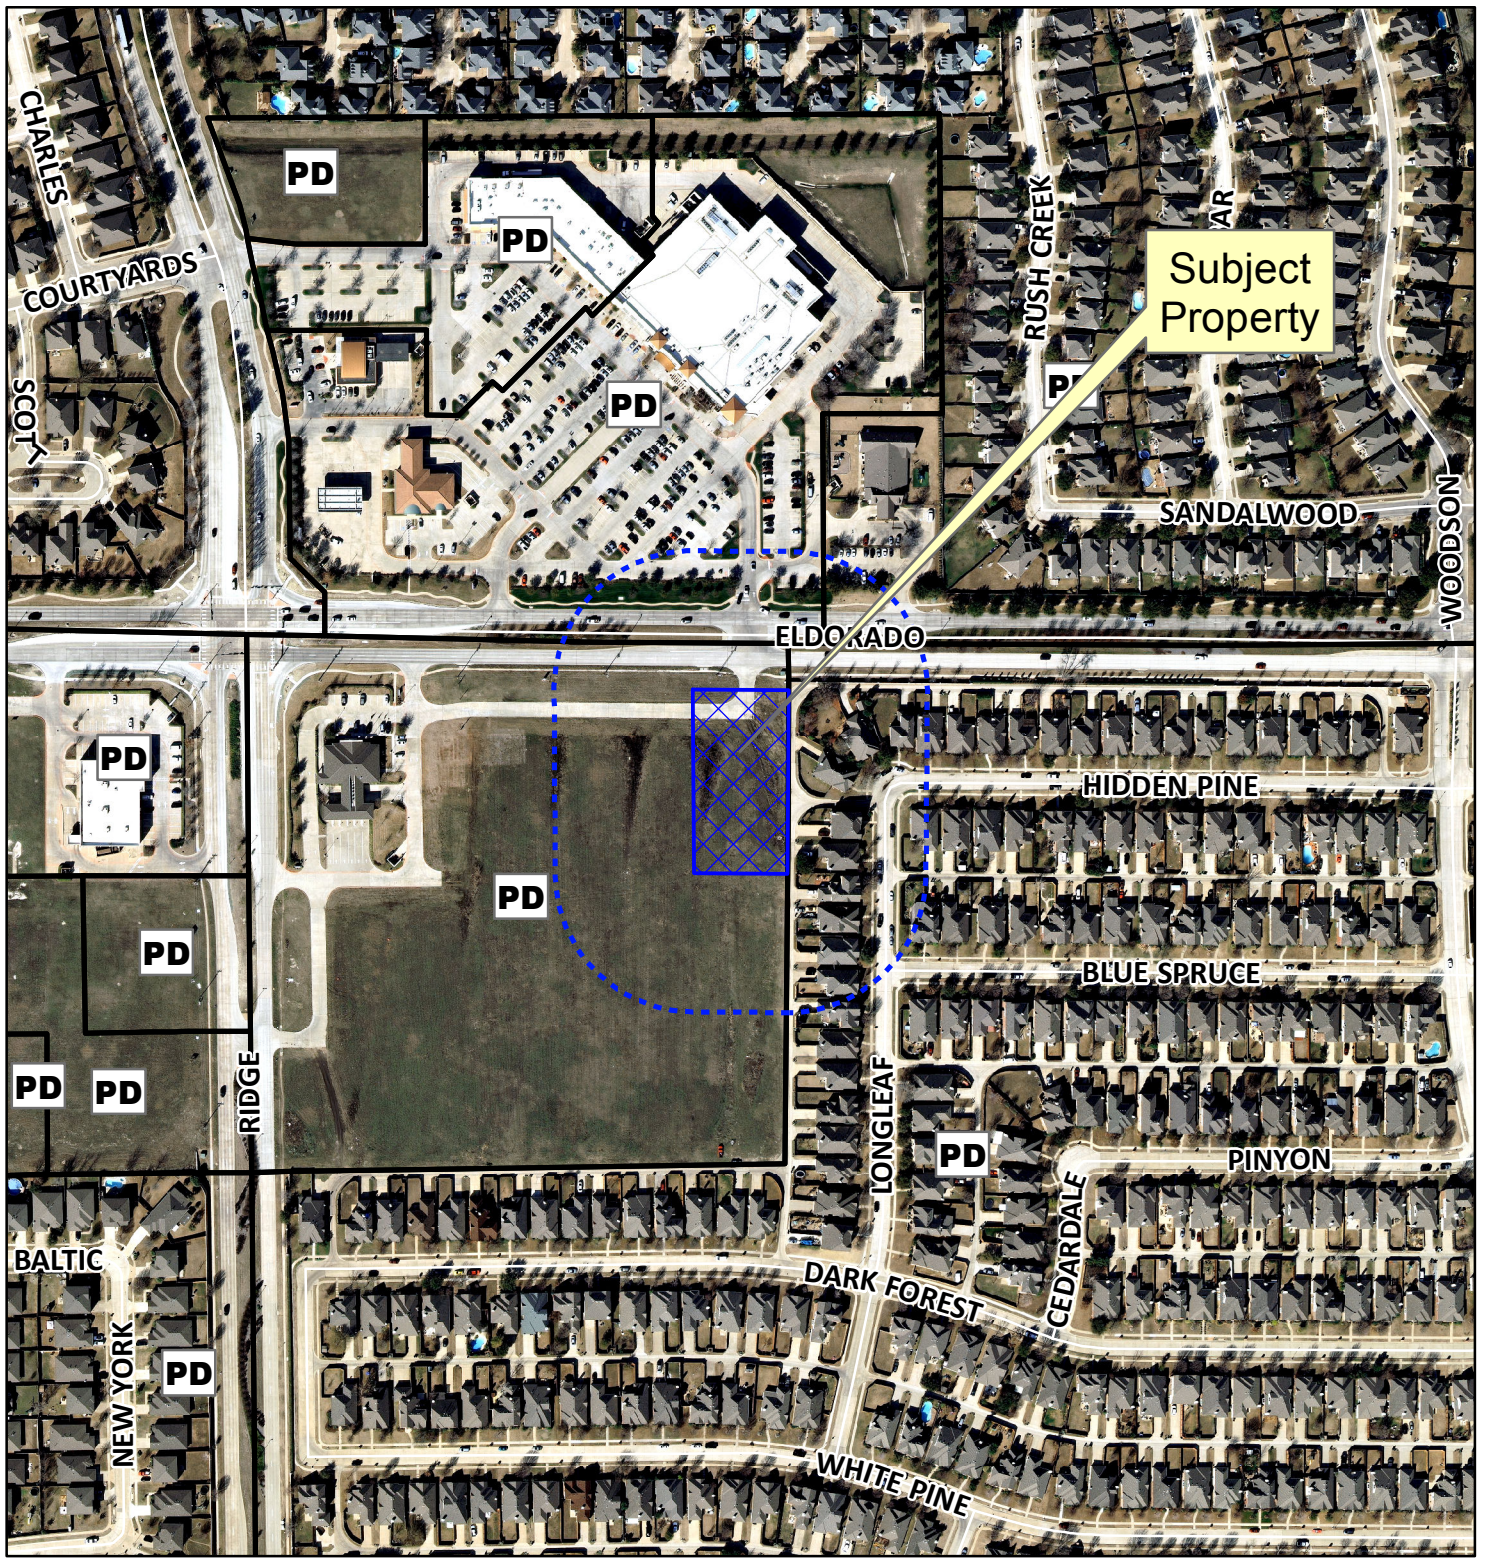

Subject Property

Notification Map

Case: 14-333SUP

--- 200' Buffer

Path: S:\MCKGIS\notification\Projects\2014\14-333SUP.mxd

DISCLAIMER: This map and information contained in it were developed exclusively for use by the City of McKinney. Any use or reliance on this map by anyone else is at that party's risk and without liability to the City of McKinney, its officials or employees for any discrepancies, errors, or variances which may exist.

Notification Map

Case: 14-333SUP

--- 200' Buffer