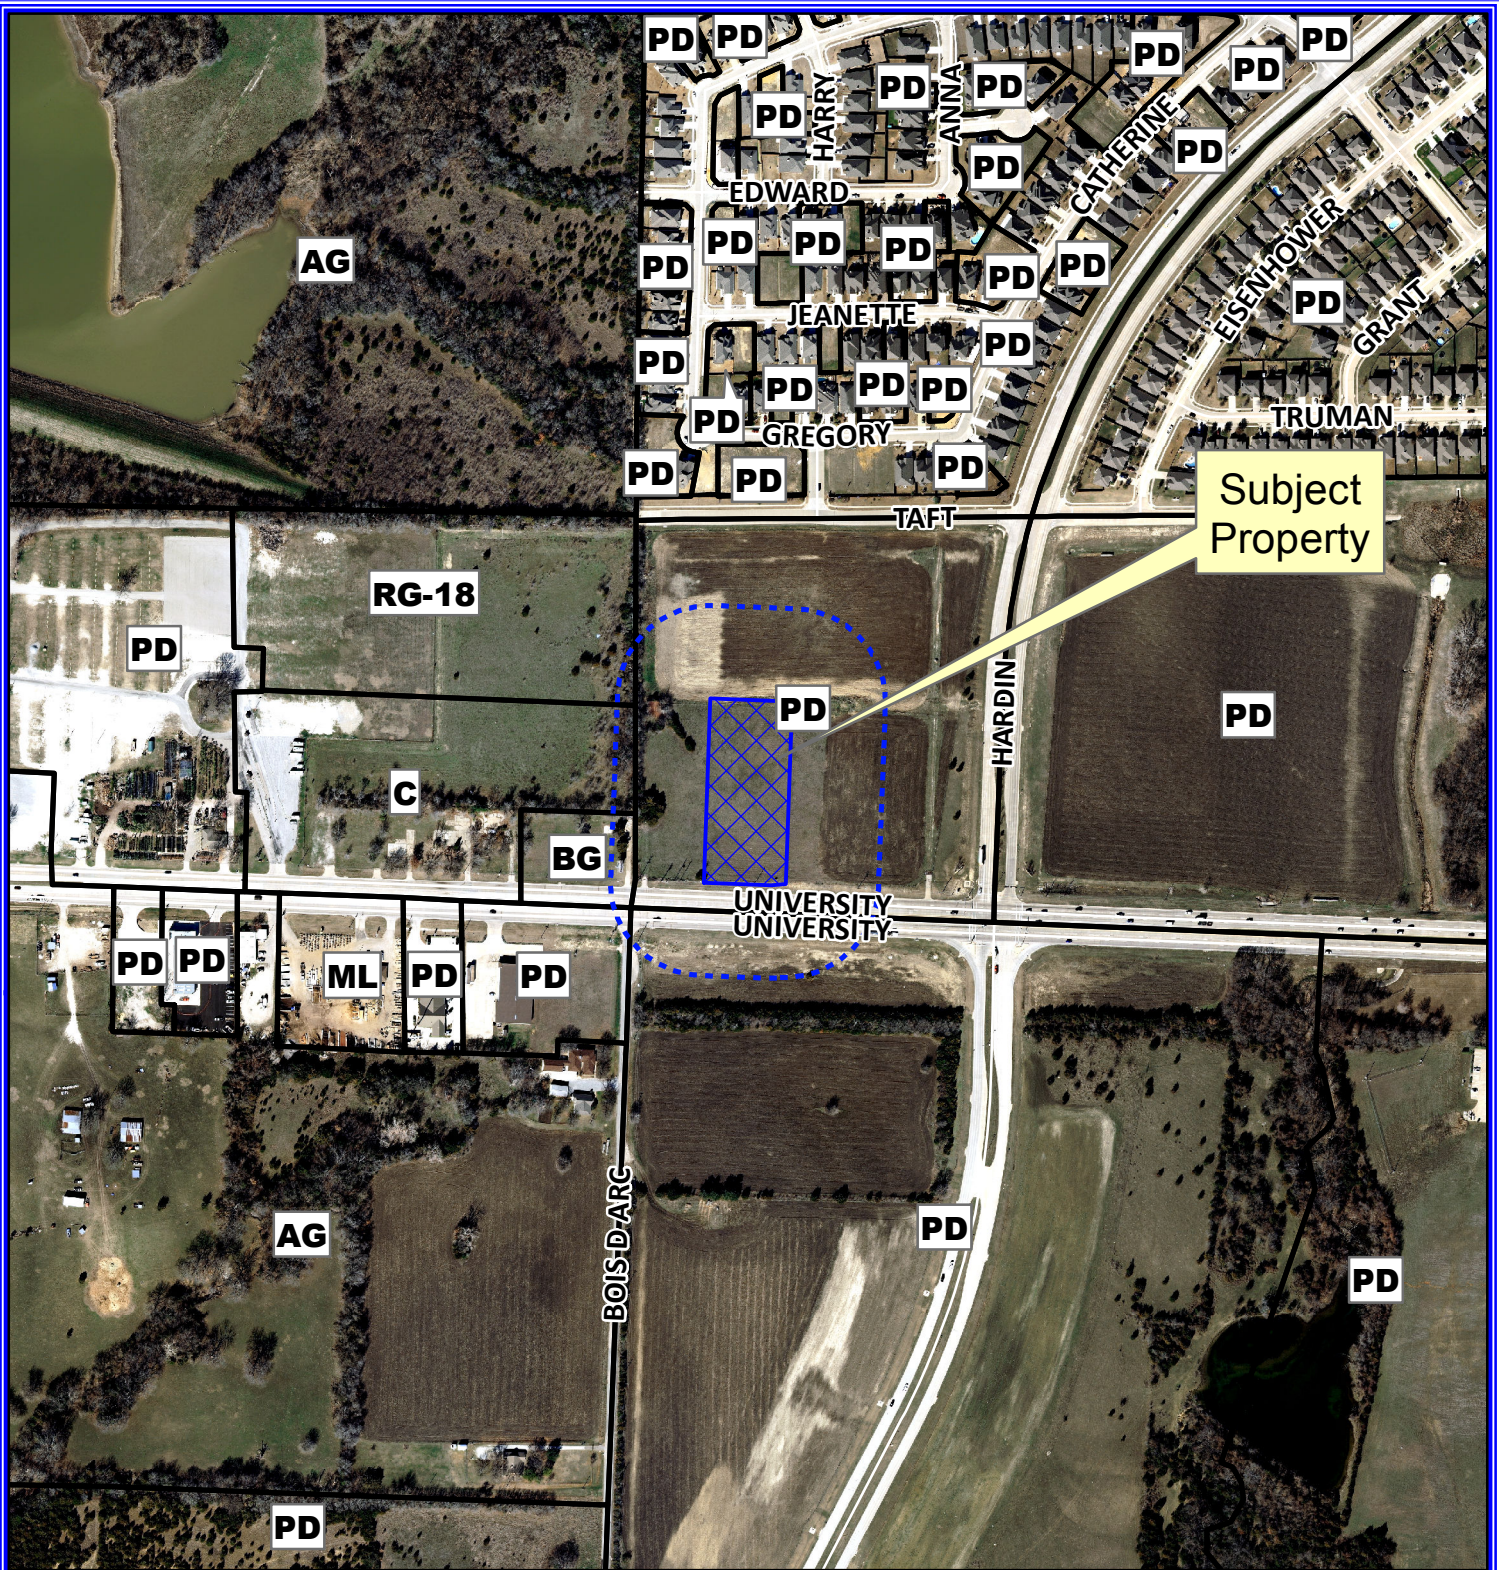

## Notification Map

Case: 15-042Z

--- 200' Buffer

Subject Property

0 275 550 Feet

### Notification Map

Case: 15-042Z

--- 200' Buffer