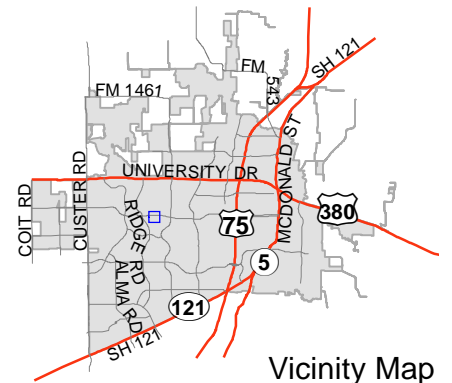

# Notification Map

Case: 13-123PFR

--- 200' Notification Buffer