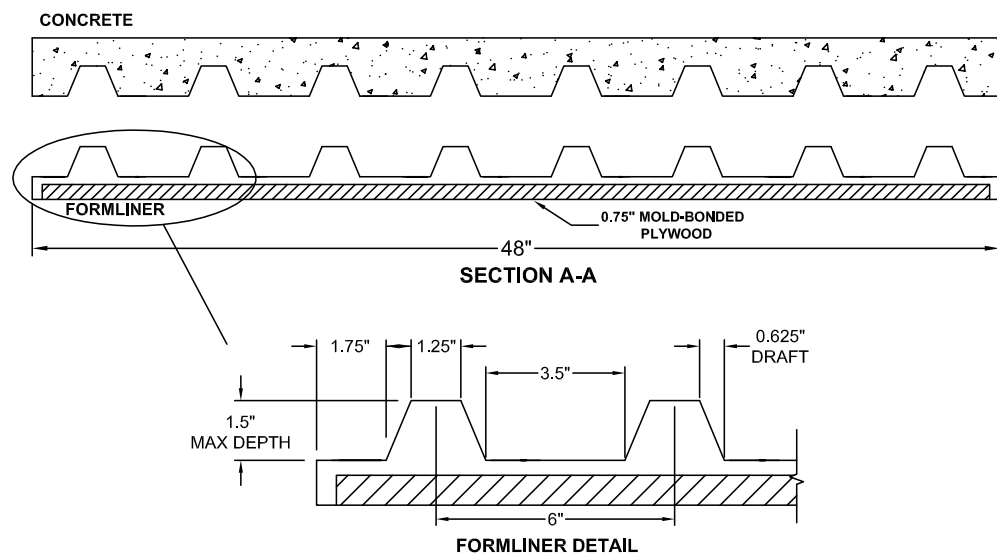

Installation Photograph

Installation Photograph

Concrete Stain: similar to Pantone 4535C

Scored, Stained Concrete Tilt Wall Panels

REGULATOR TECHNOLOGIES
Planning and Zoning Submission
March 13, 2012