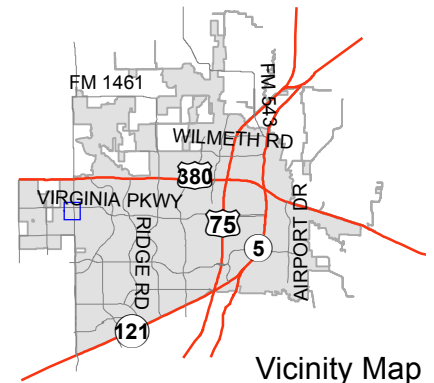

# Notification Map

Case: 12-149CP

--- 200' Notification Buffer

Vicinity Map

## Notification Map

Case: 12-149CP

--- 200' Notification Buffer