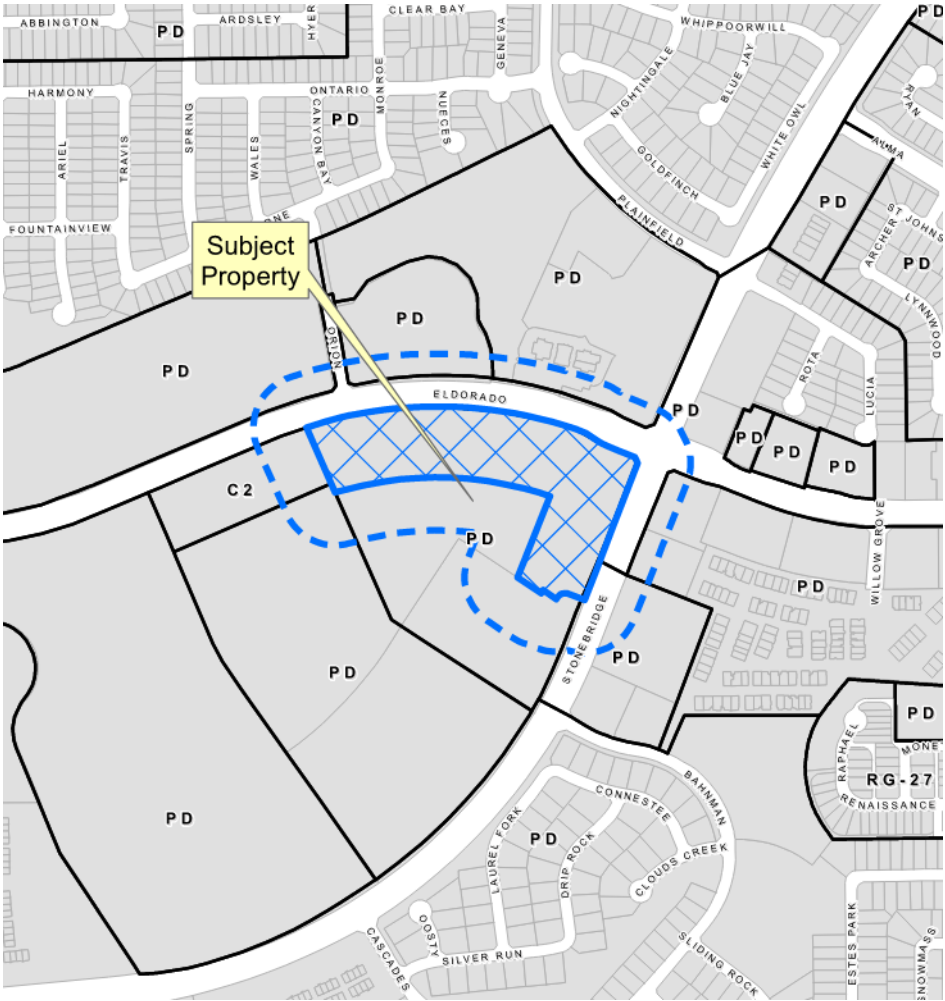

Stonebridge-Eldorado Rezoning Request

22-0095Z

Location Map

Vicinity Map

Aerial Exhibit

Vicinity Map

Proposed Zoning Exhibit