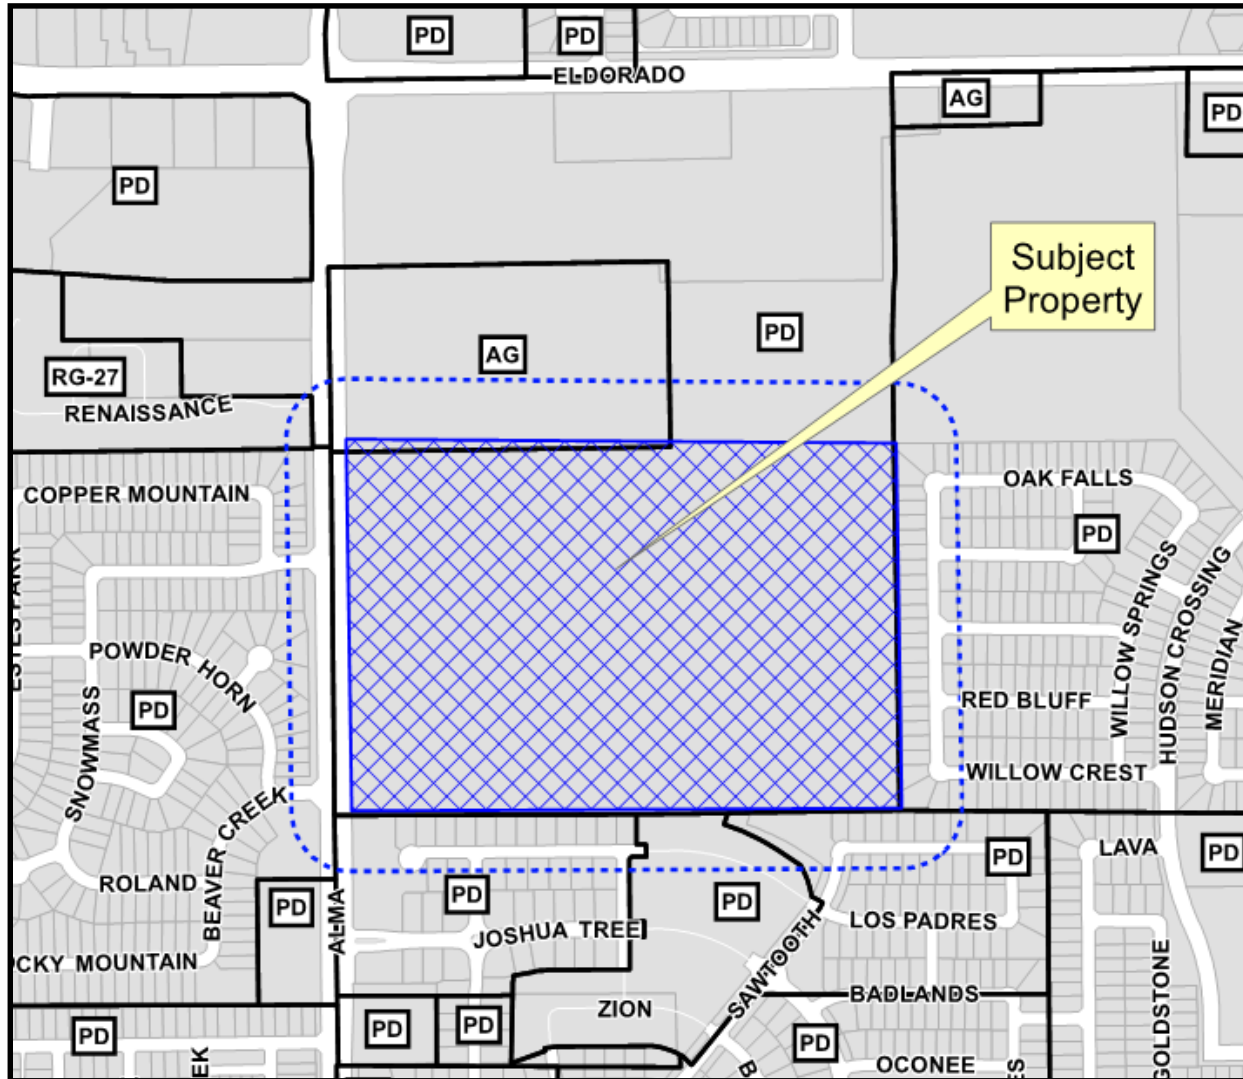

Gabe Nesbitt Park  
Tennis Center Expansion  
Site Plan  
16-175SP

- MONEY MAGAZINE 2014 -

# Location Map