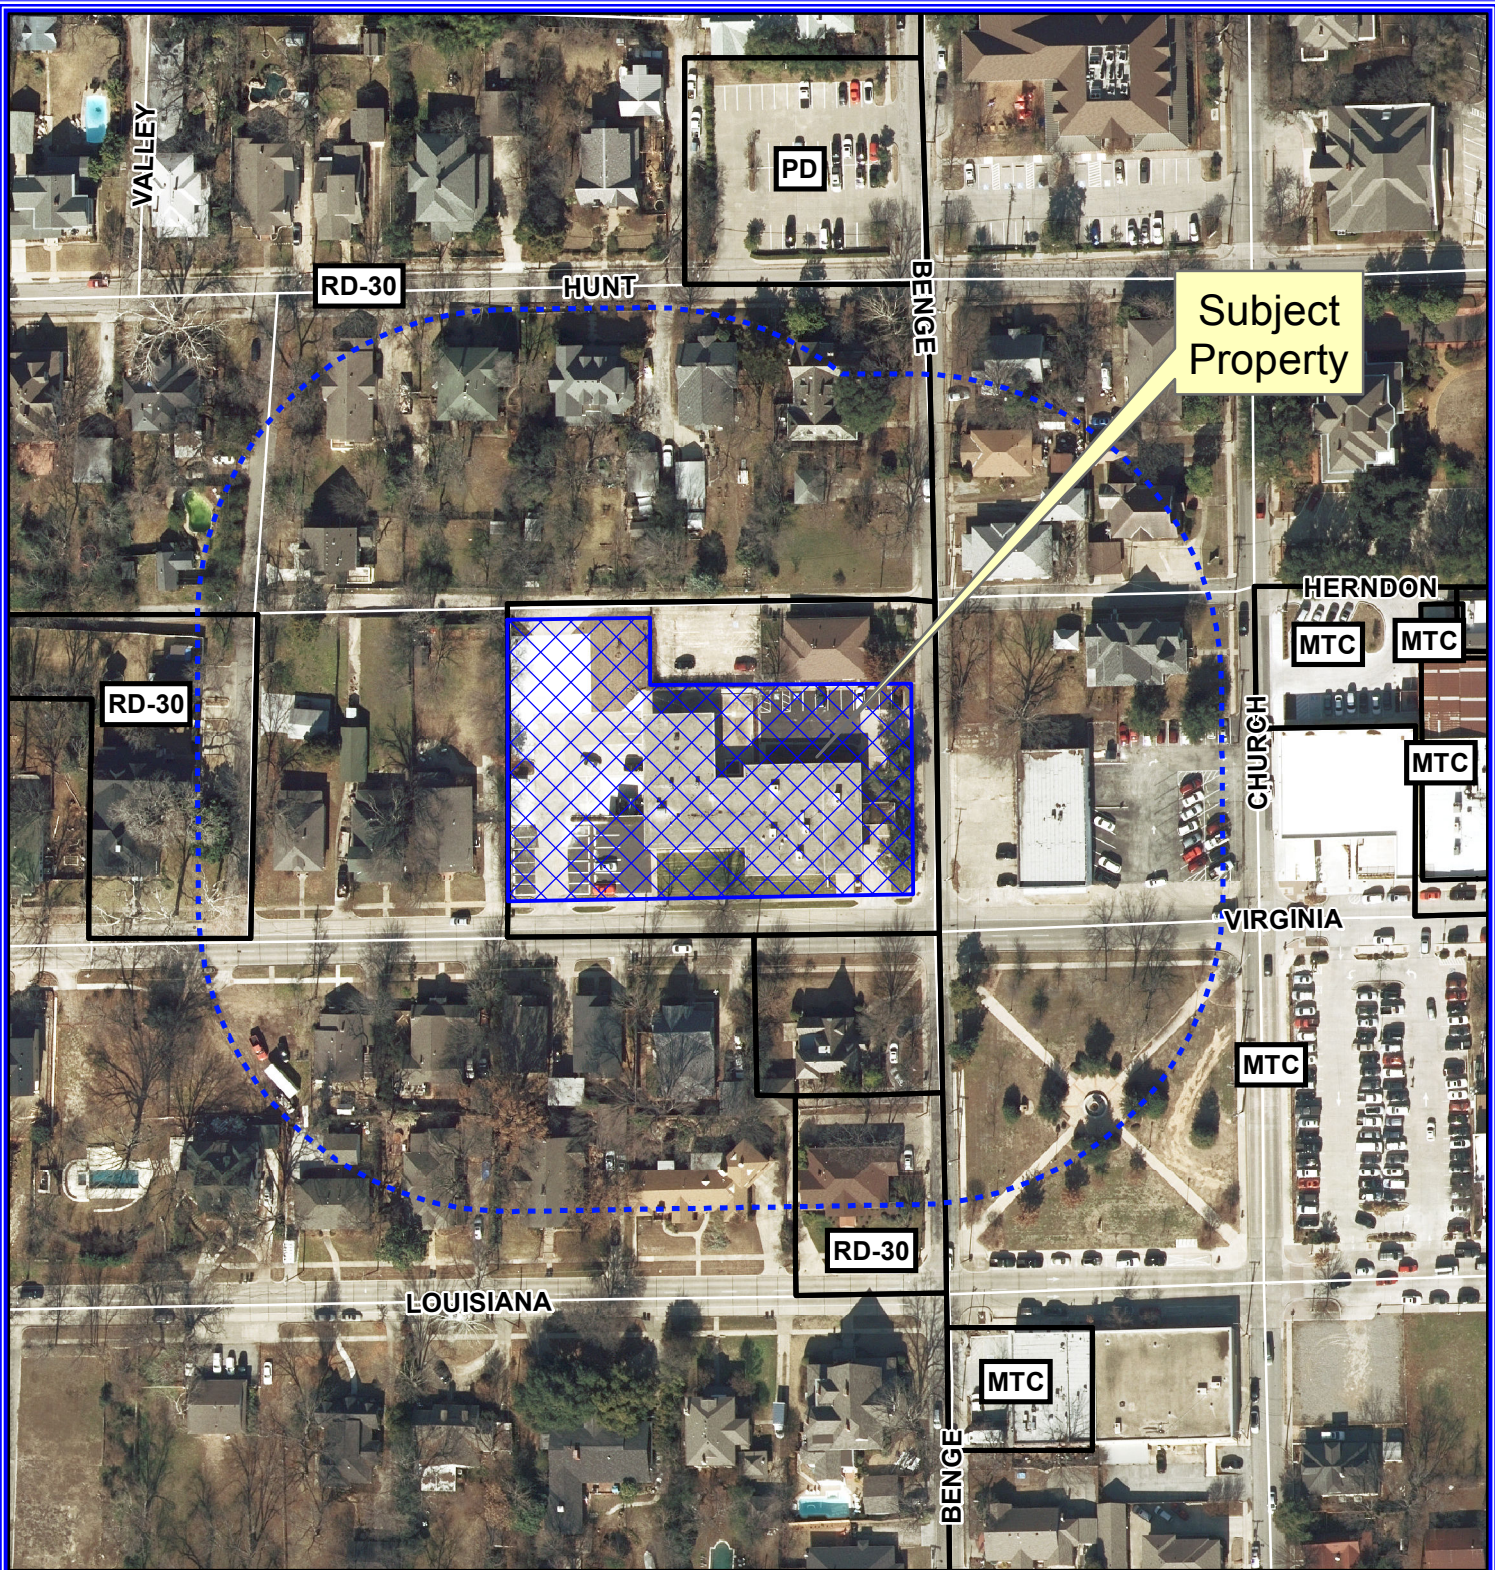

Notification Map

Case: 16-053SP

--- 200' Buffer

Notification Map

Case: 16-053SP

--- 200' Buffer