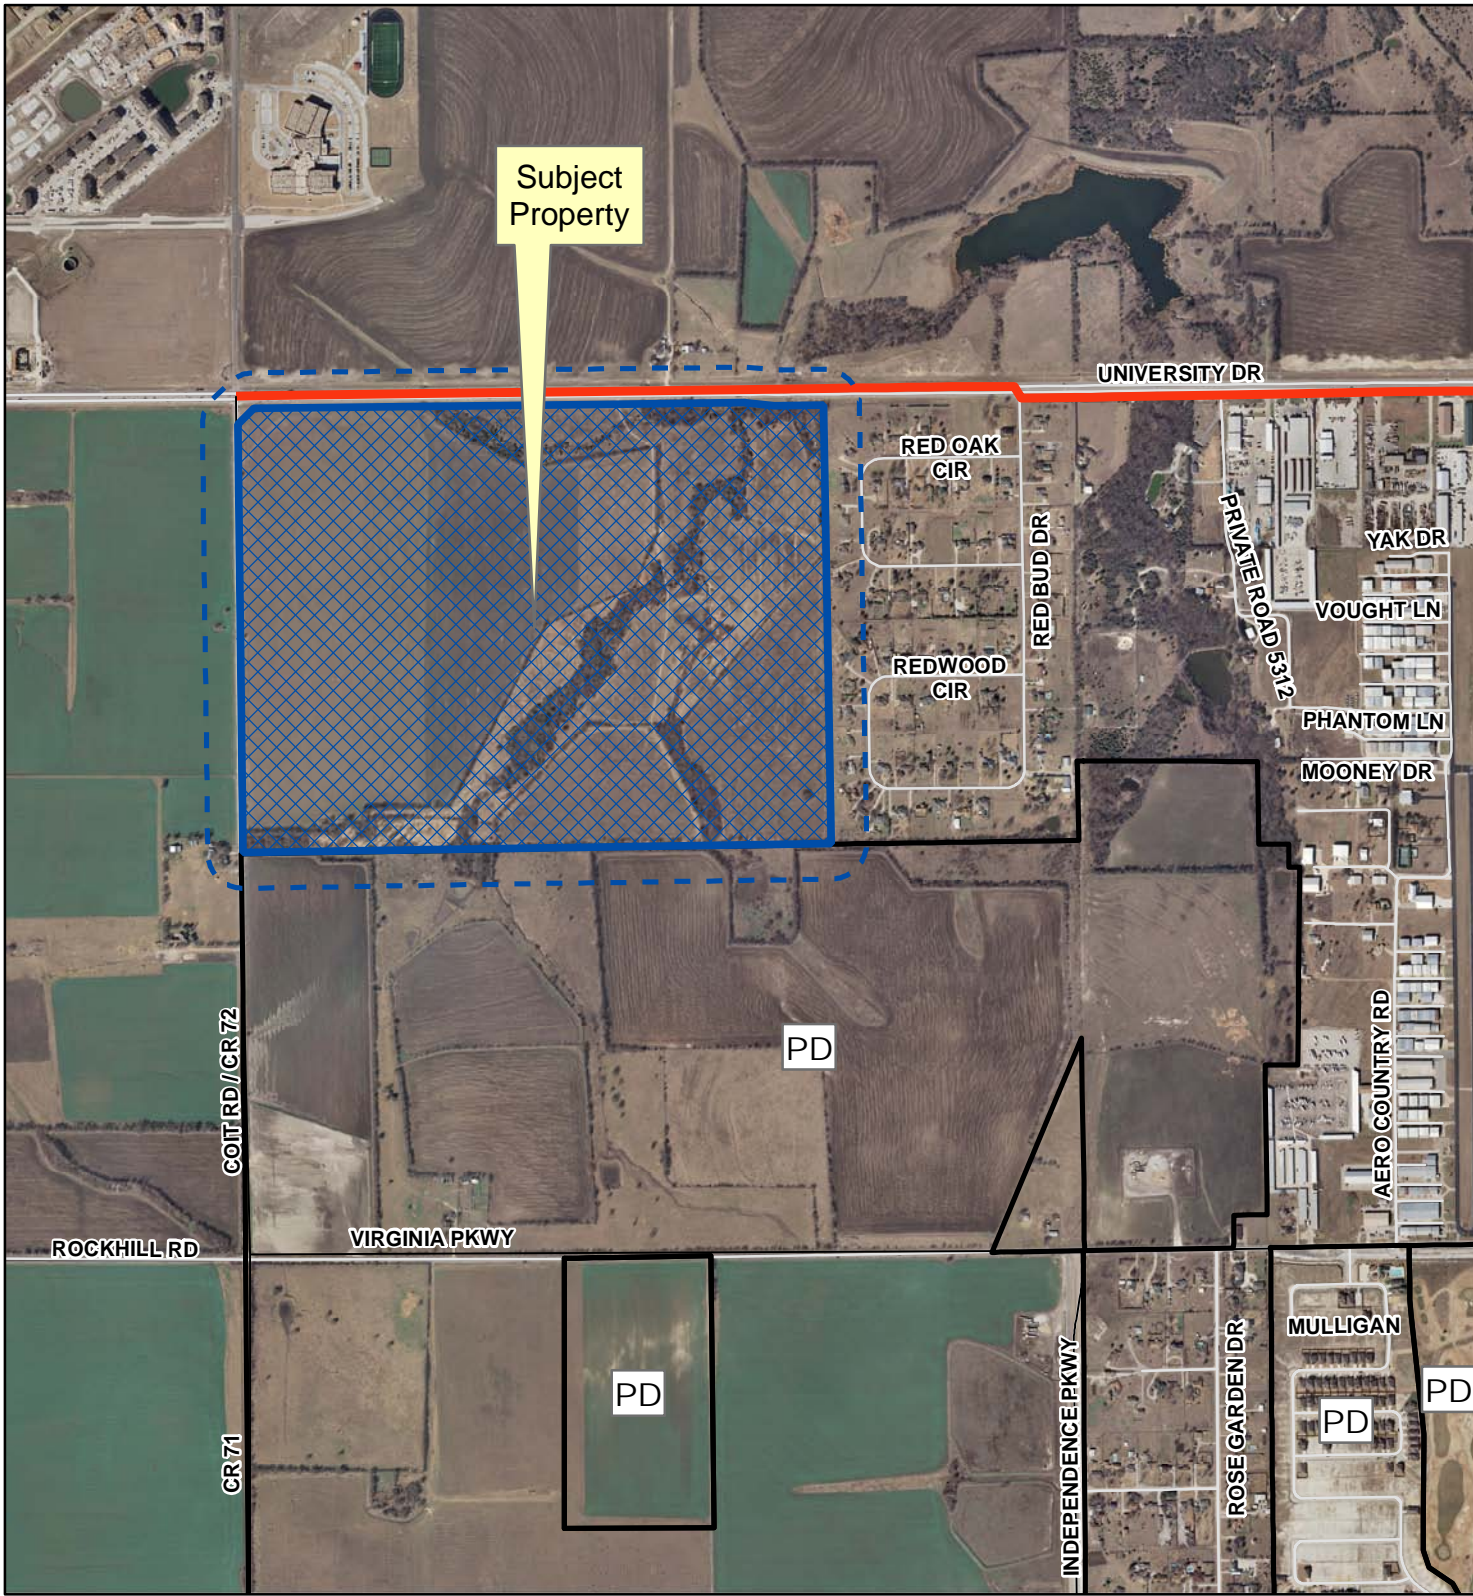

### Notification Case

Notice Case: 10-064Z

--- 200' Notification Buffer

Map Location

S:\MCKGIS\Notification\Projects\2010\10-064Z.mxd

Subject Property

UNIVERSITY DR

RED OAK CIR

REDWOOD CIR

YAK DR

VOUGHT LN

PHANTOM LN

MOONEY DR

COIT RD / CR 72

PD

ROCKHILL RD