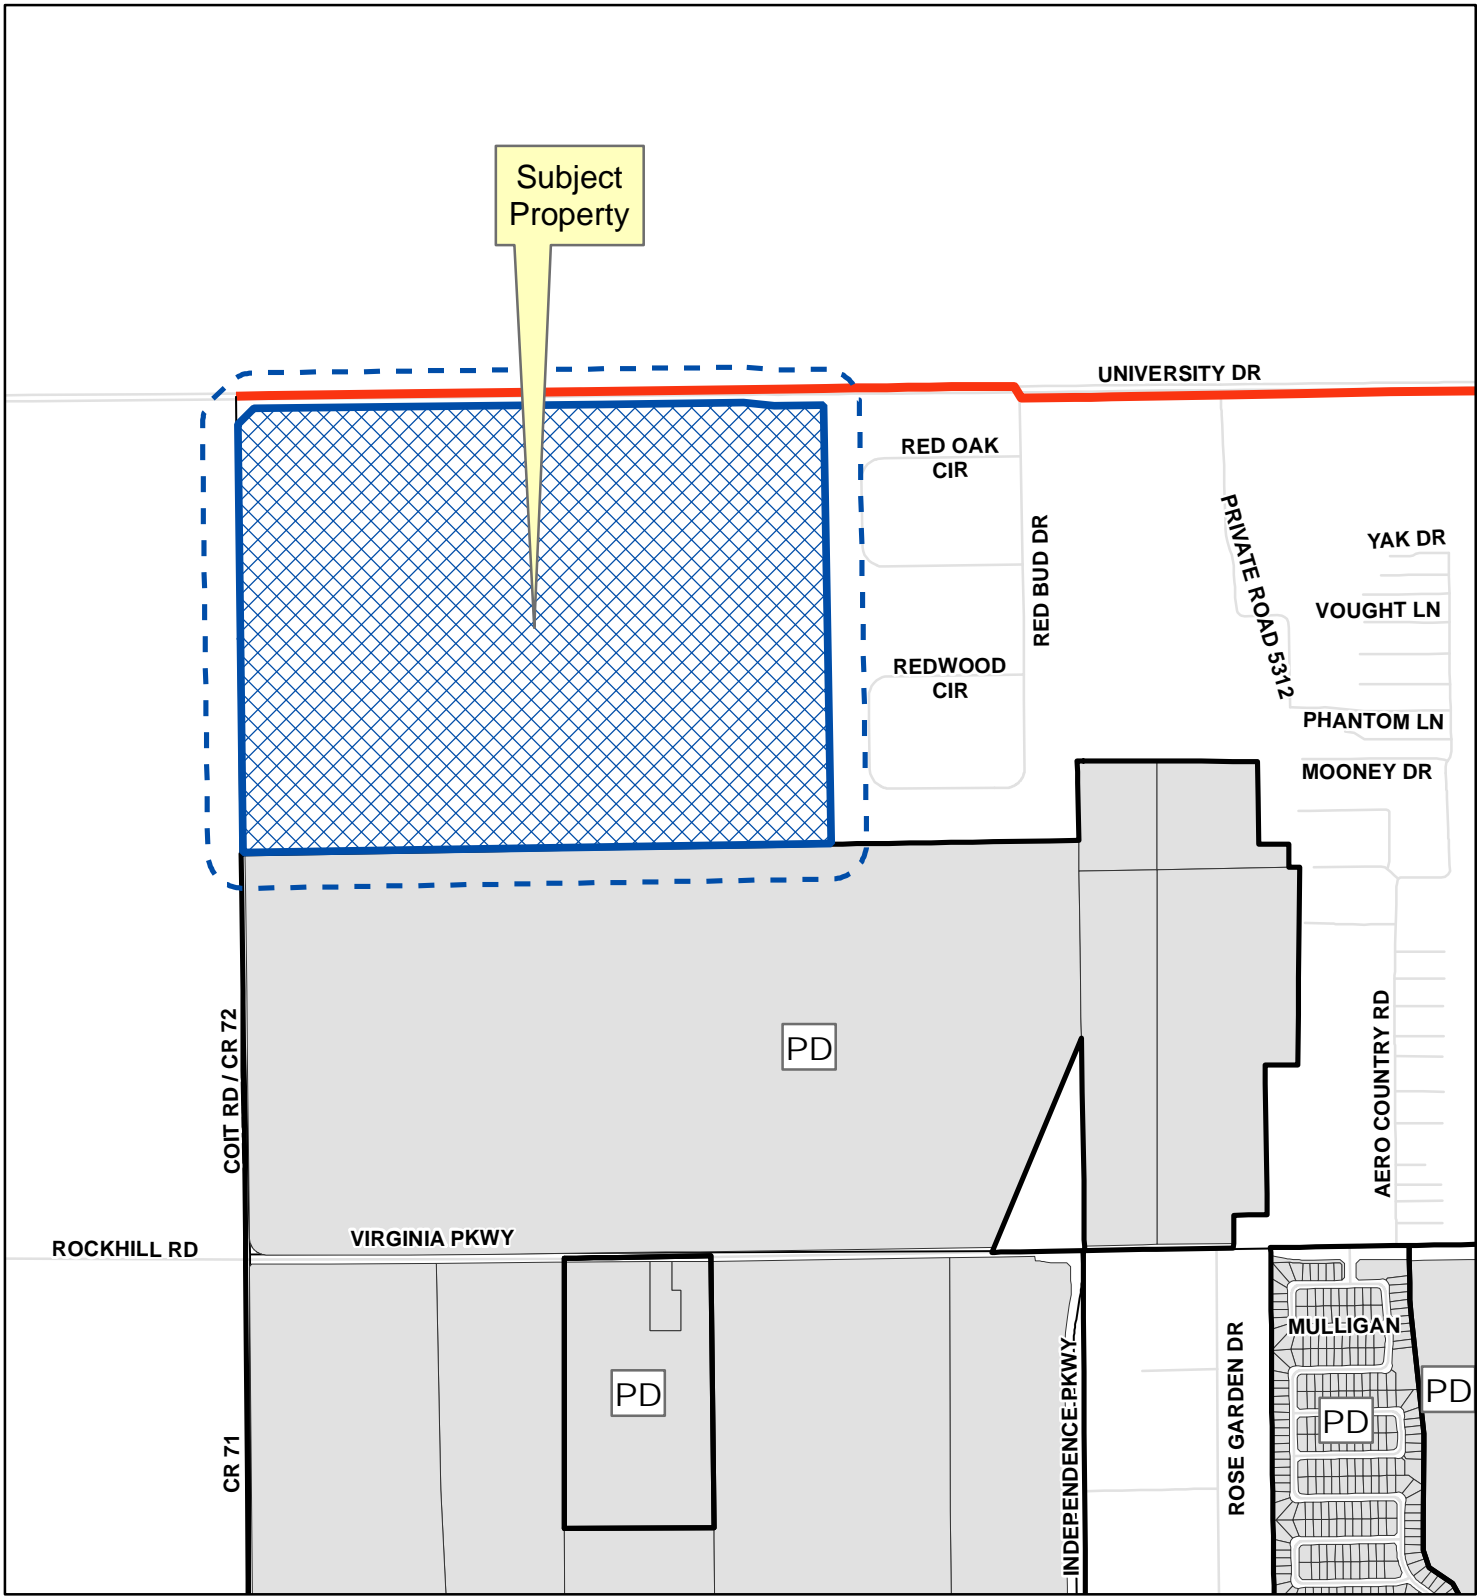

### Notification Case

Notice Case: 10-064Z

--- 200' Notification Buffer

Map Location

S:\MCKGIS\Notification\Projects\2010\10-064Z.mxd

Subject Property

UNIVERSITY DR

RED OAK CIR