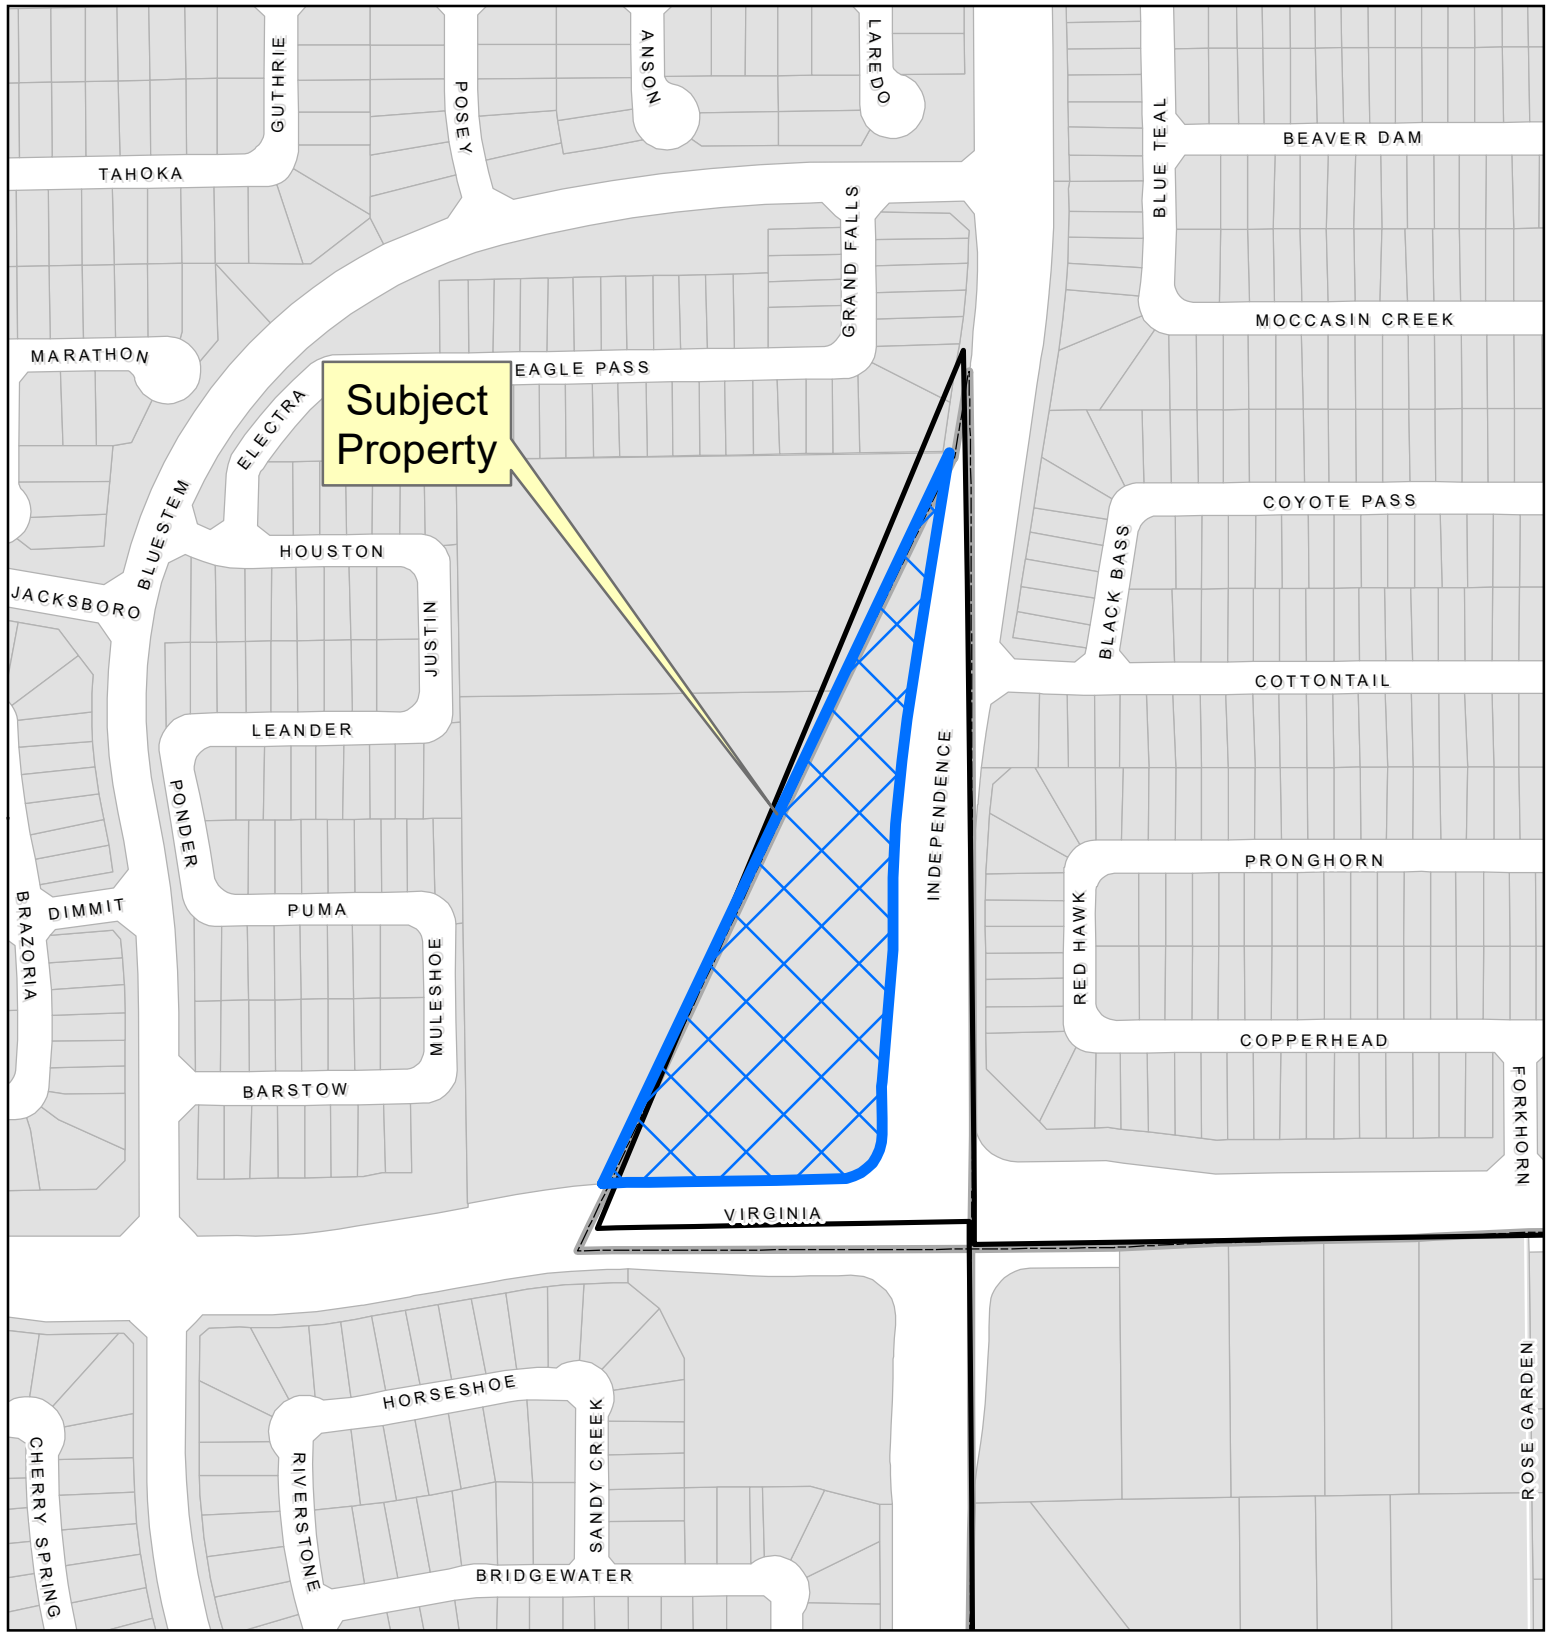

Subject Property

20-0004SUP

Location Map

22-0151PF

Vicinity Map

DISCLAIMER: This map and information contained in it were developed exclusively for use by the City of McKinney. Any use or reliance on this map by anyone else is at that party's risk and without liability to the City of McKinney, its officials or employees for any discrepancies, errors, or variances which may exist.

Subject Property

Vicinity Map

Location Map

22-0151PF

Case

DISCLAIMER: This map and information contained in it were developed exclusively for use by the City of McKinney. Any use or reliance on this map by anyone else is at that party's risk and without liability to the City of McKinney, its officials or employees for any discrepancies, errors, or variances which may exist.