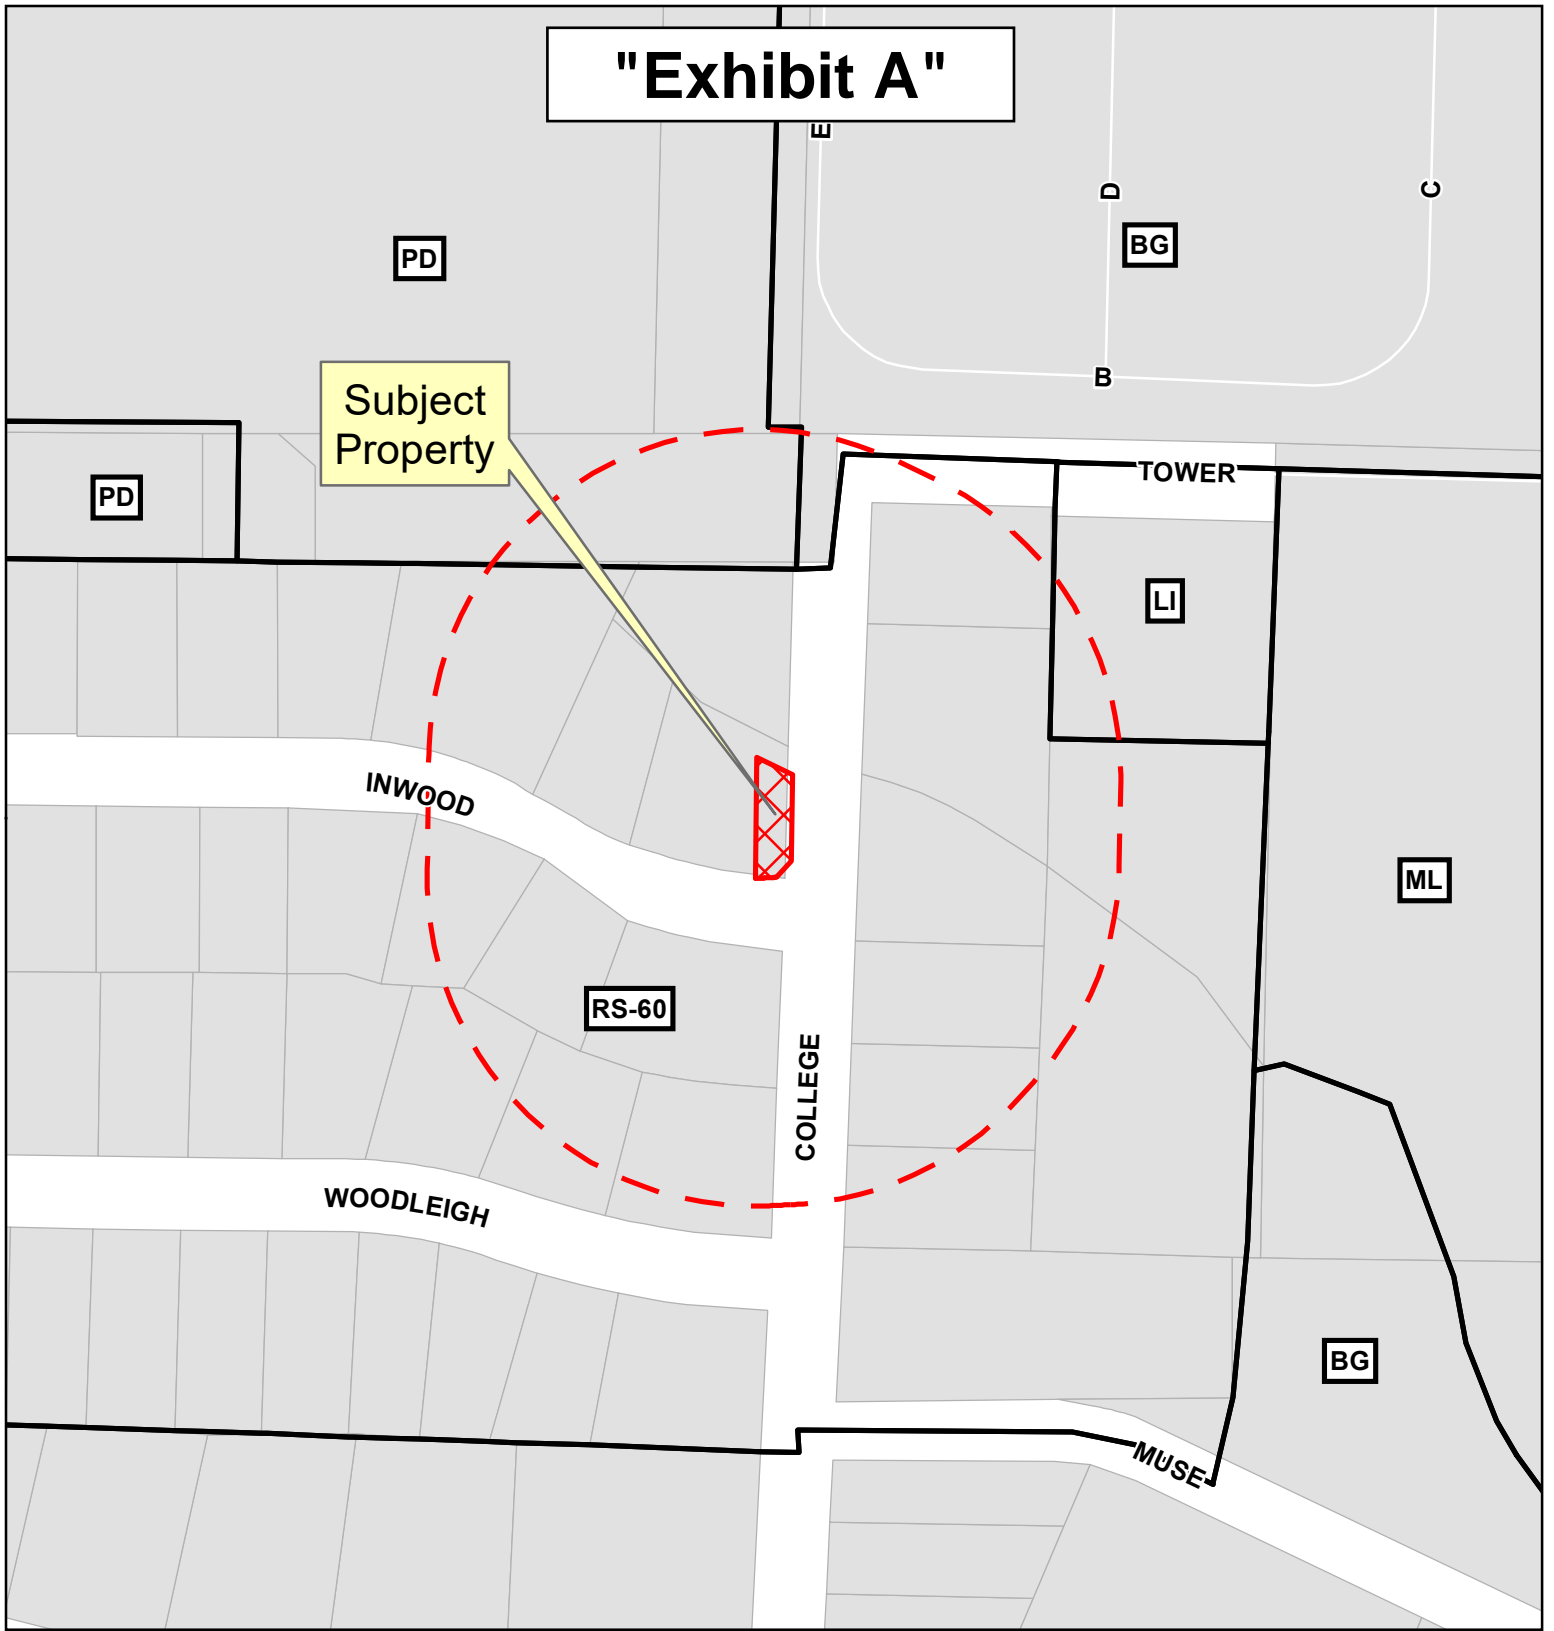

"Exhibit A"

Notification Map

17-0001ROW

--- 200' Buffer

Source: City of McKinney GIS
Date: 2/19/2018