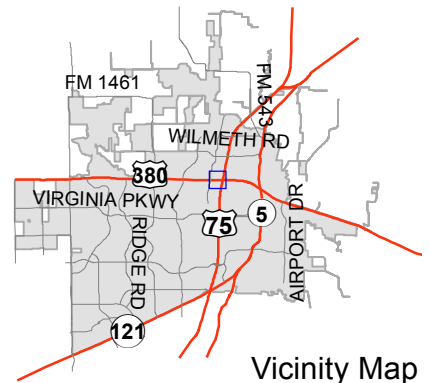

## Notification Map

Case: 12-186Z

--- 200' Notification Buffer

# Notification Map

Case: 12-186Z

--- 200' Notification Buffer