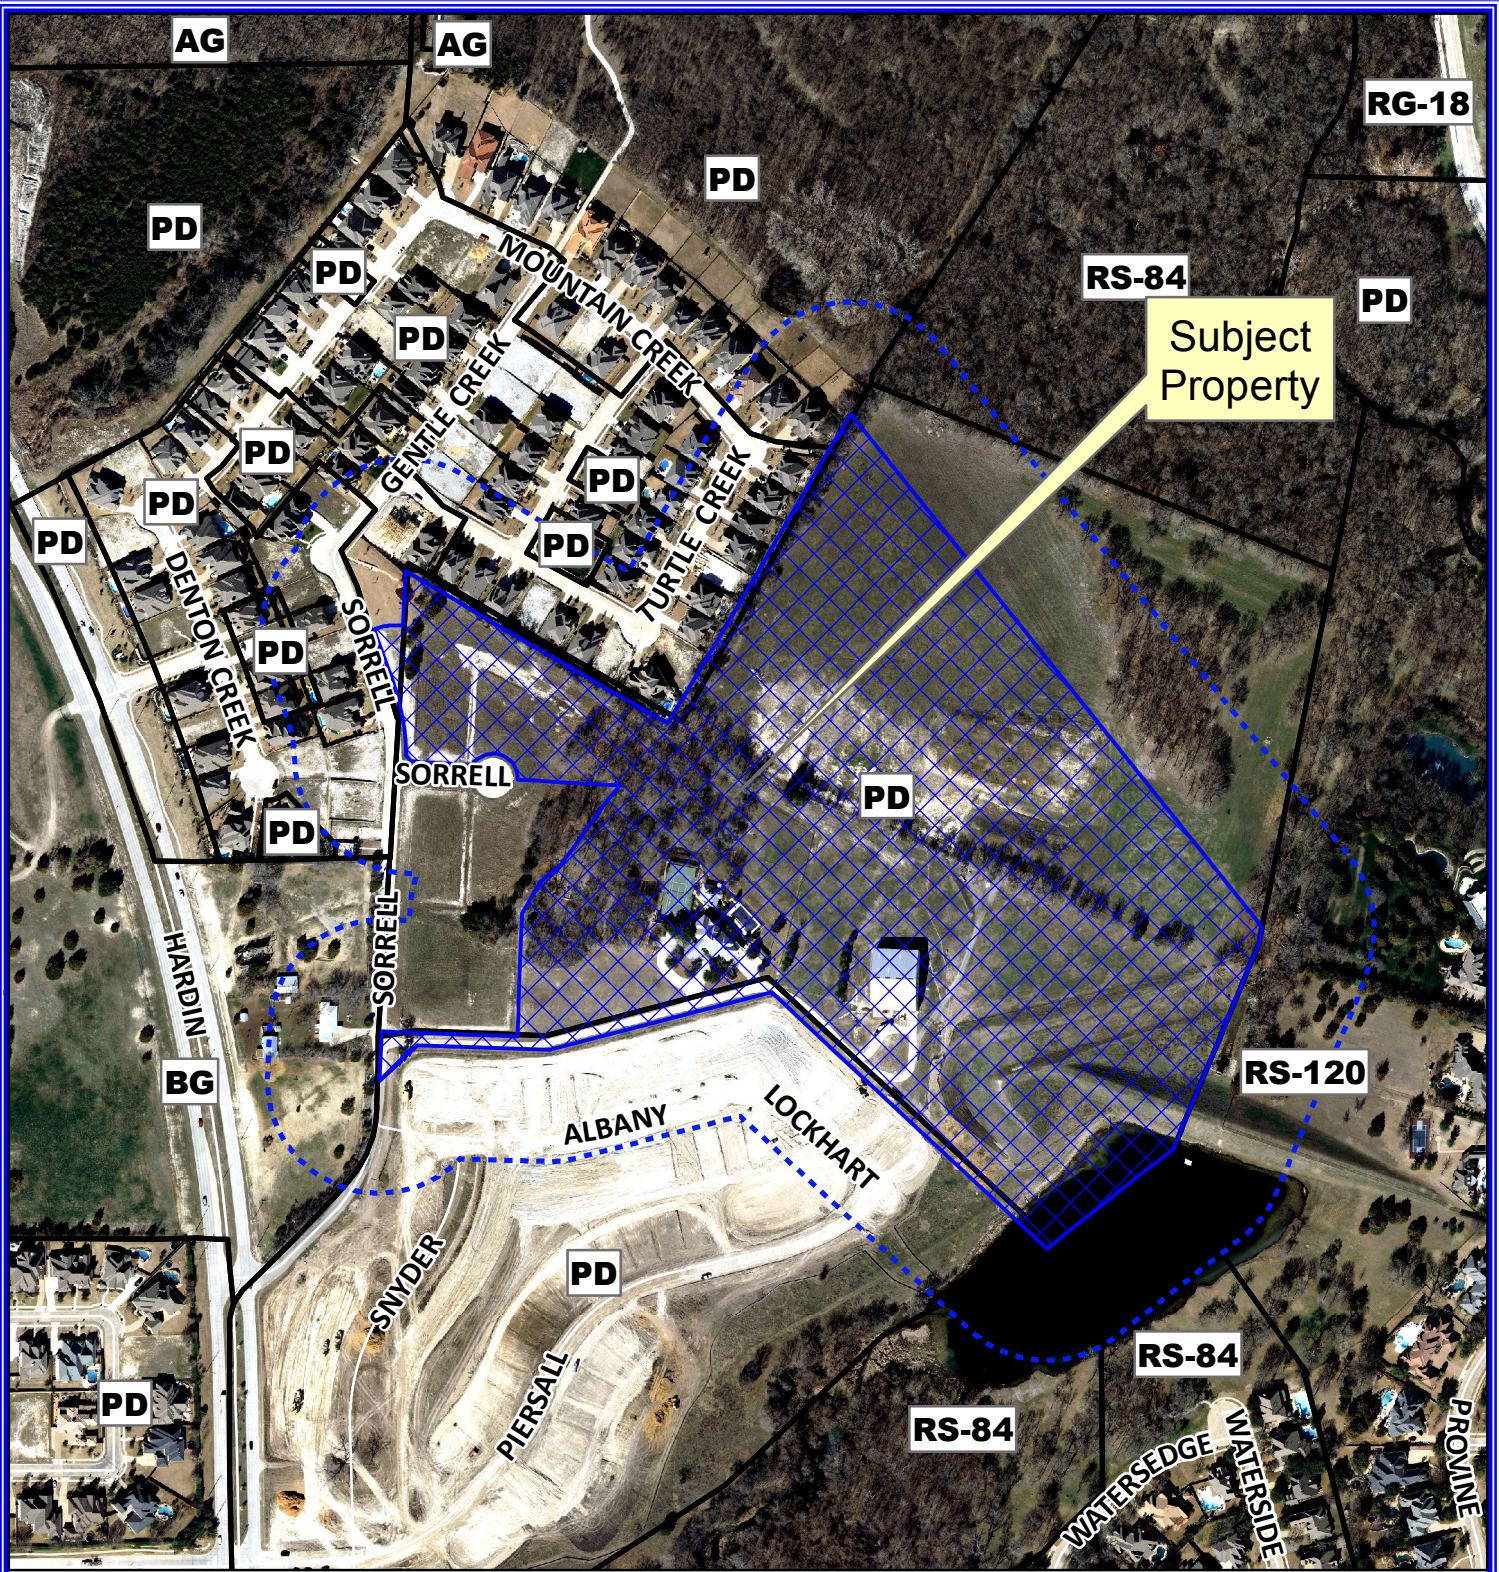

0 230 460 Feet

Notification Map

Case: 15-140MRP

--- 200' Buffer

Path: S:\MCKGIS\Notification\Projects\2015\15-140MRP.mxd

DISCLAIMER: This map and information contained in it were developed exclusively for use by the City of McKinney. Any use or reliance on this map by anyone else is at that party's risk and without liability to the City of McKinney, its officials or employees for any discrepancies, errors, or variances which may exist.

Notification Map

Case: 15-140MRP

--- 200' Buffer

Path: S:\MCKGIS\Notification\Projects\2015\15-140MRP.mxd

DISCLAIMER: This map and information contained in it were developed exclusively for use by the City of McKinney. Any use or reliance on this map by anyone else is at that party's risk and without liability to the City of McKinney, its officials or employees for any discrepancies, errors, or variances which may exist.