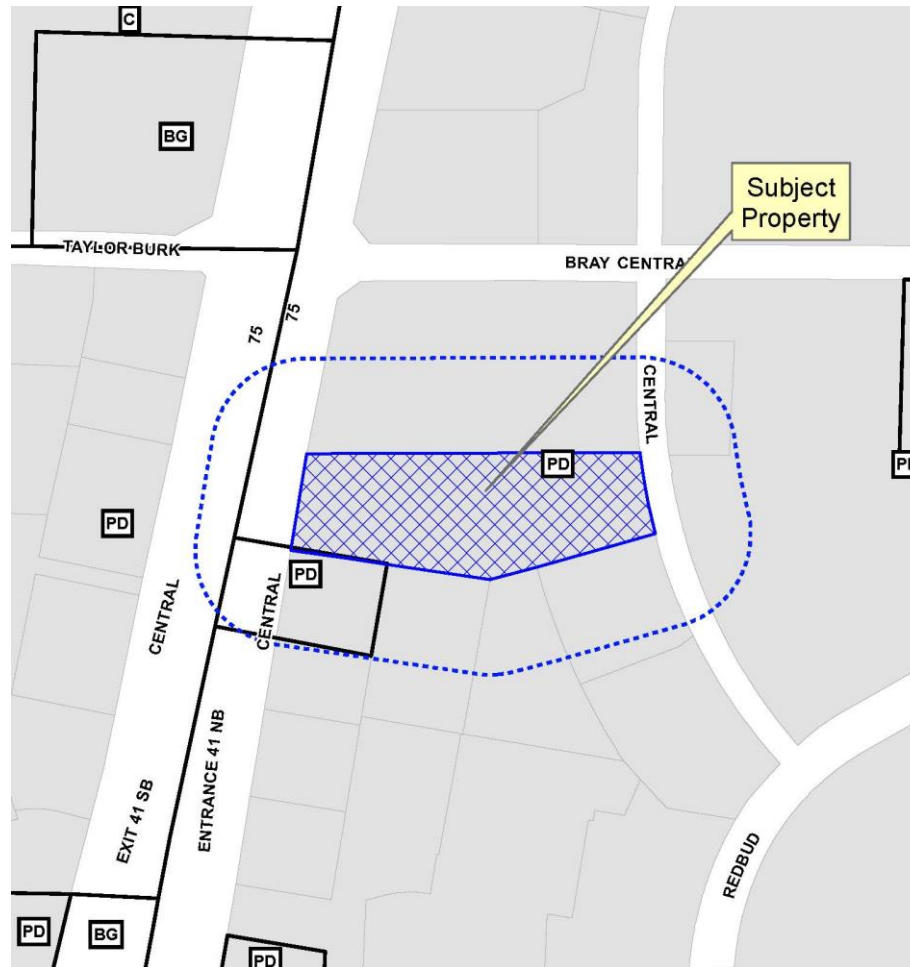

Echo Park of McKinney  
Site Plan  
16-024SP

# Location Map

# Proposed Site Plan