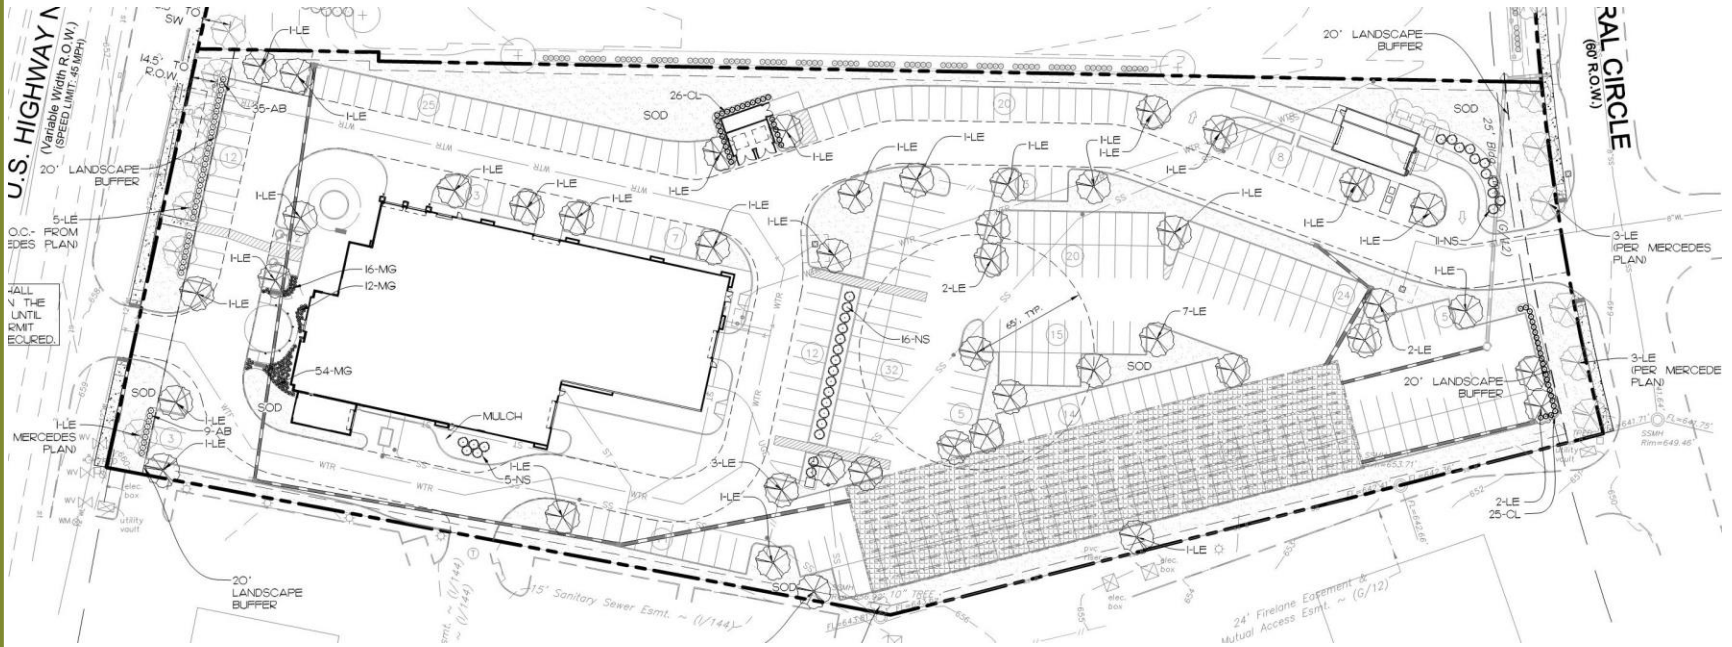

Echo Park of McKinney  
Site Plan  
16-024SP

# Location Map

# Proposed Site Plan

# Proposed Landscape Plan