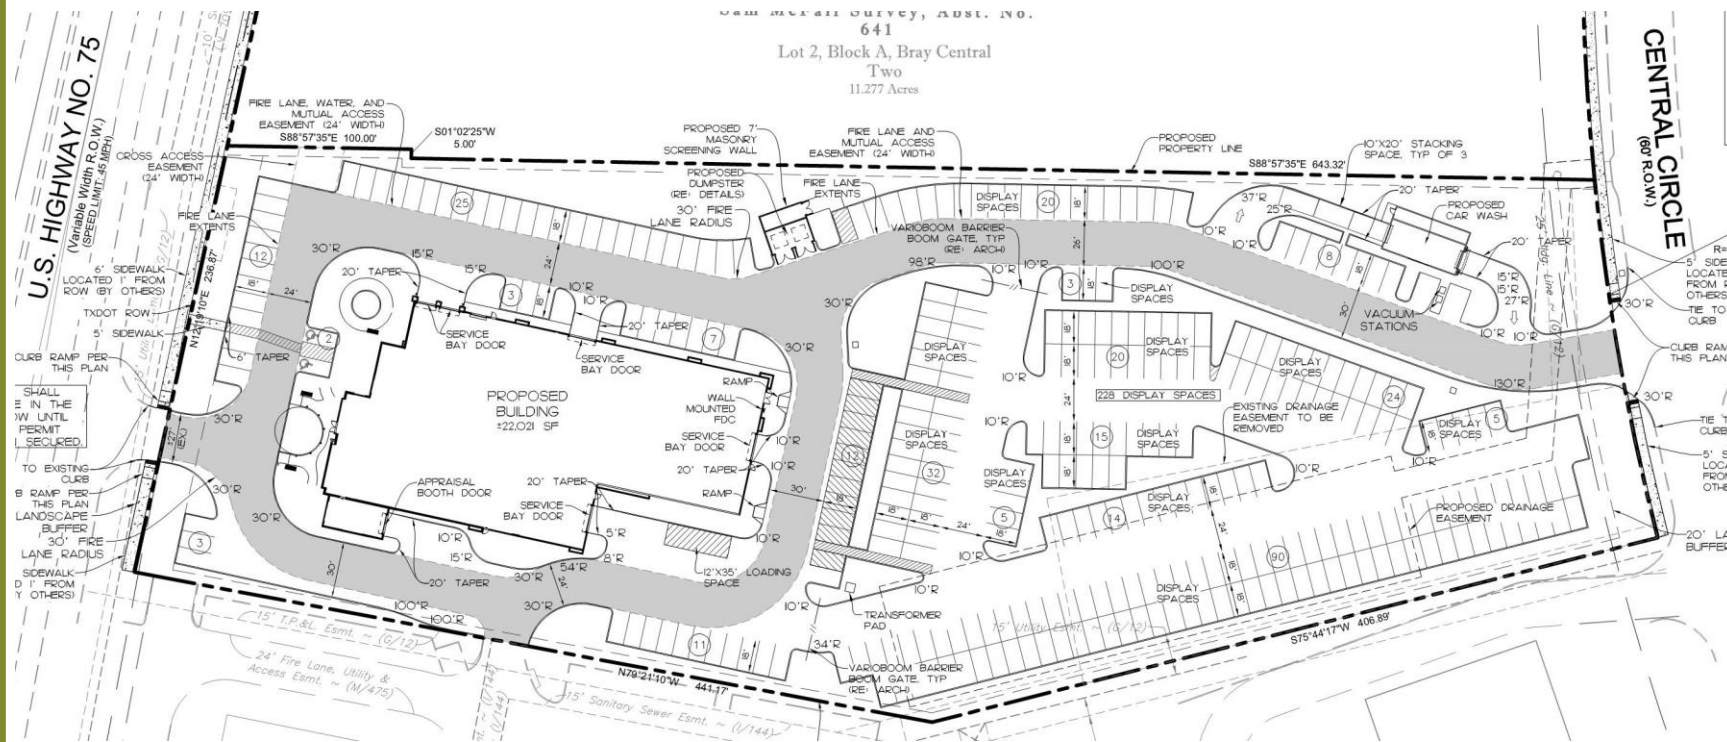

Echo Park of McKinney  
Site Plan  
16-024SP

# Location Map

# Proposed Site Plan

# Proposed Landscape Plan