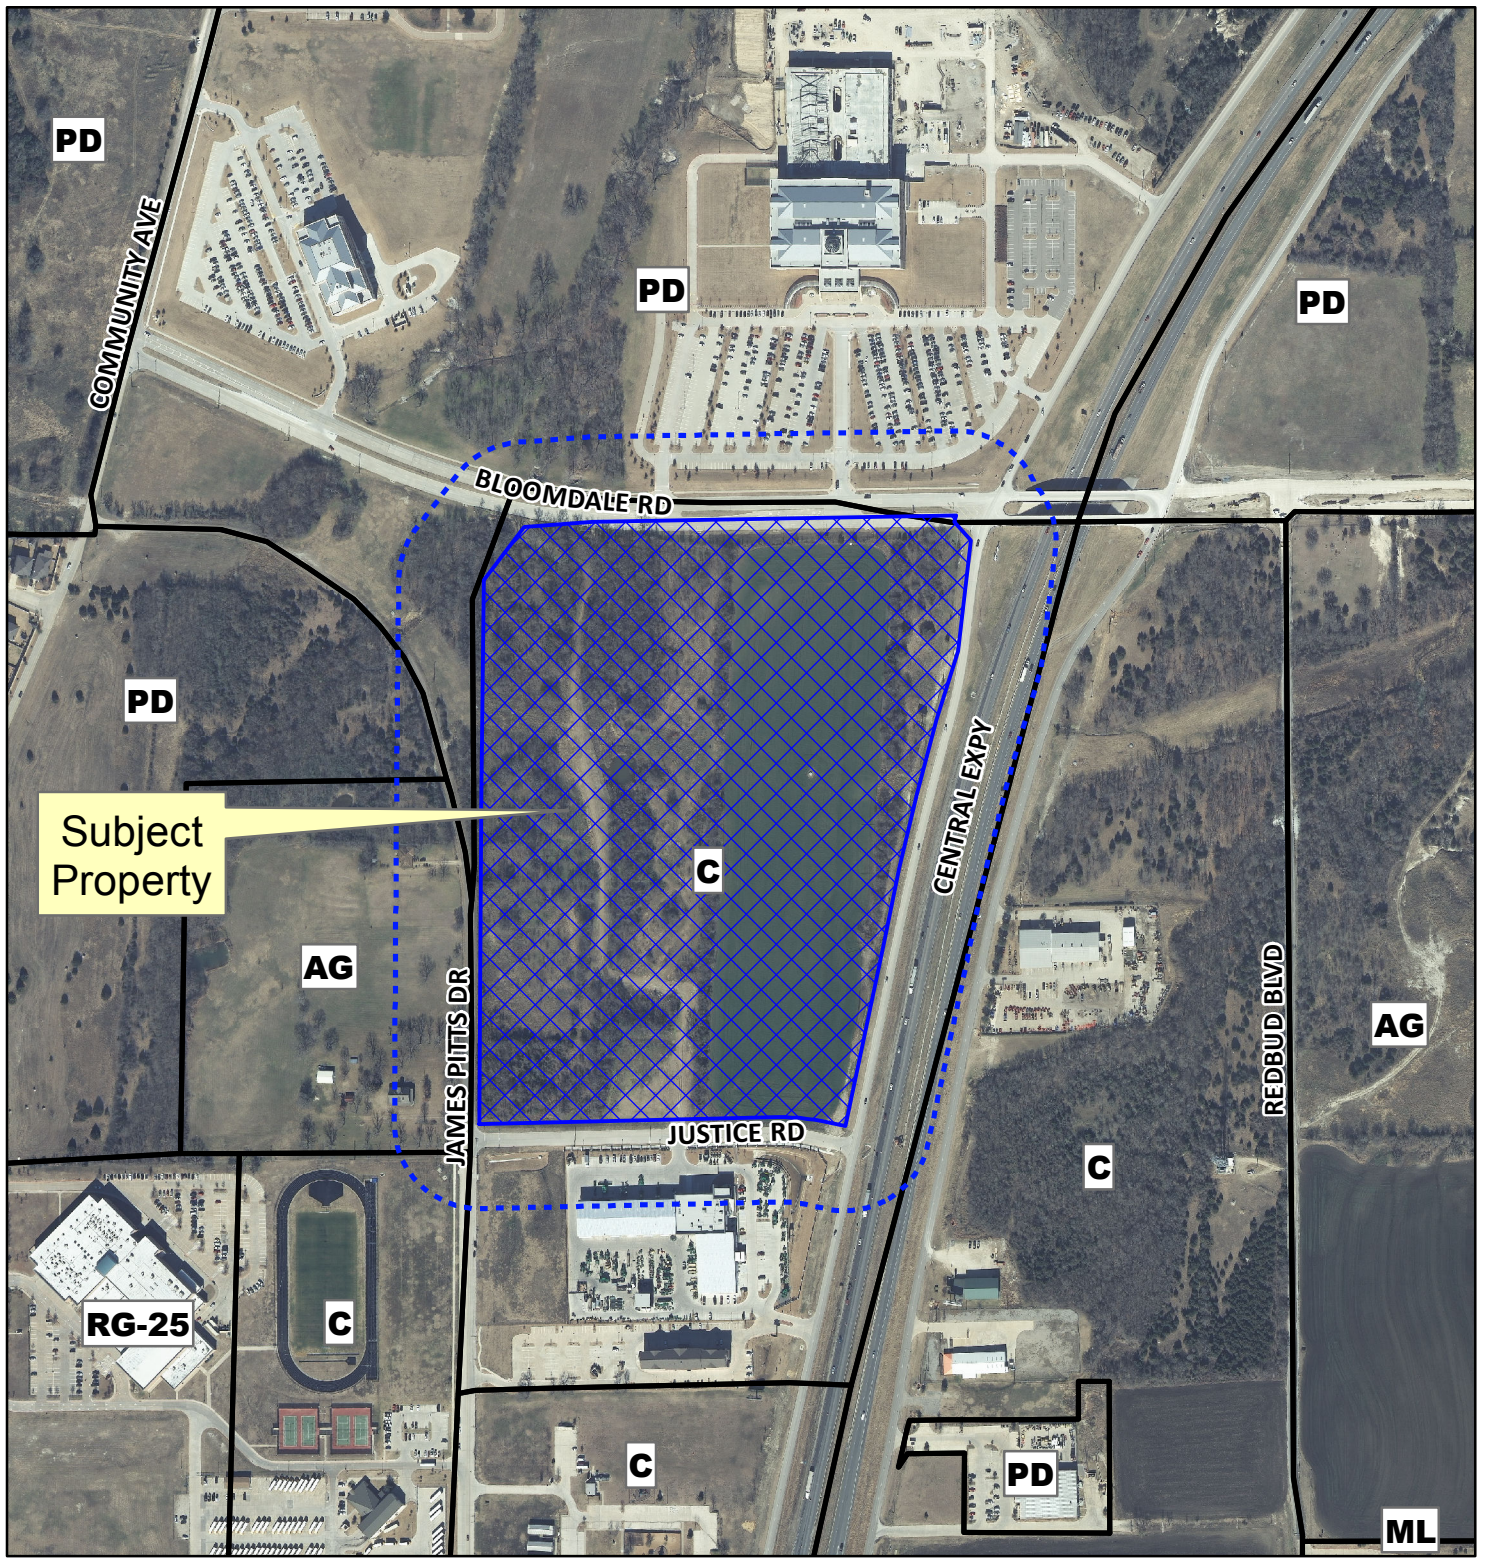

# Notification Map

Case: 13-017Z

--- 200' Notification Buffer

Subject Property

# Notification Map

Case: 13-017Z

--- 200' Notification Buffer