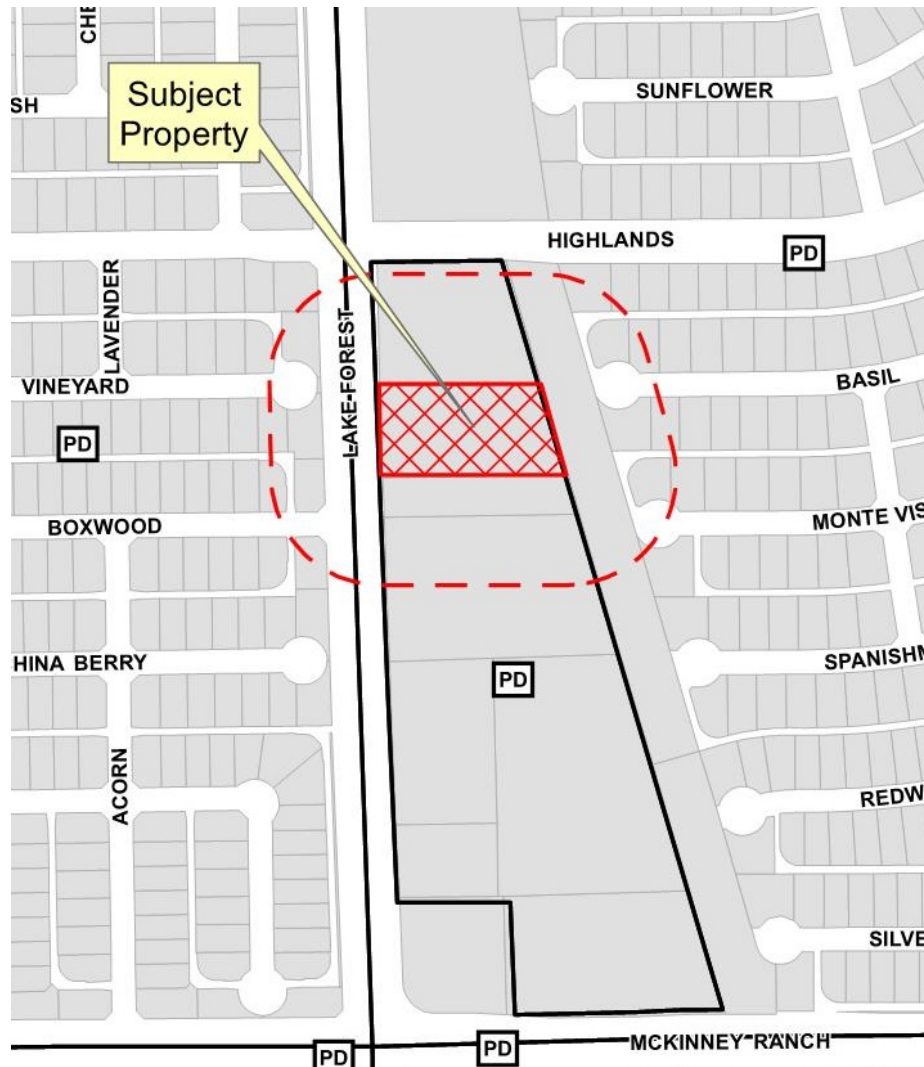

# Plaza at Lake Forest Site Plan

18-0050SP

# Location Map

# Proposed Site Plan