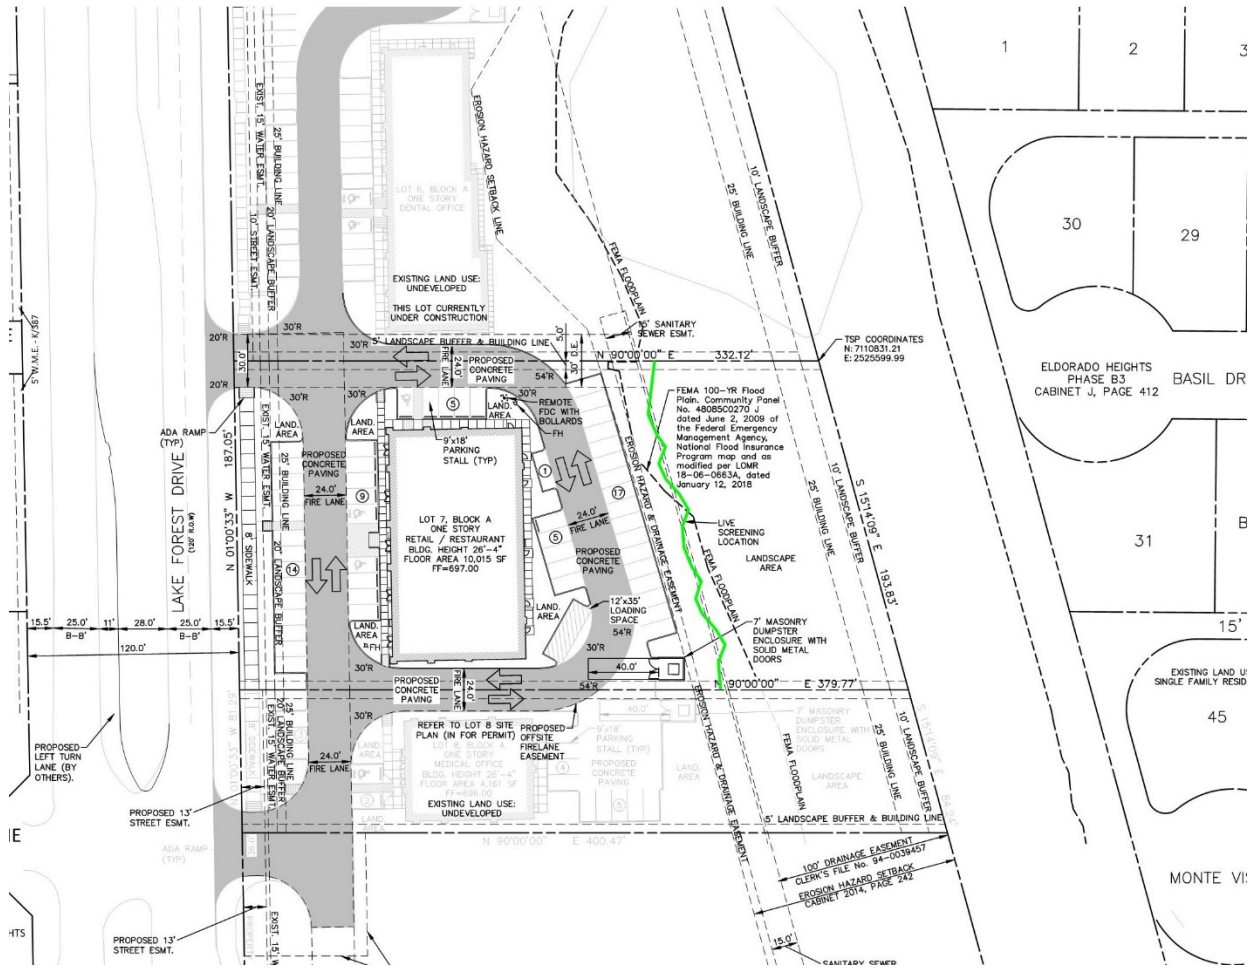

# Plaza at Lake Forest Site Plan

18-0050SP

# Location Map

# Proposed Site Plan