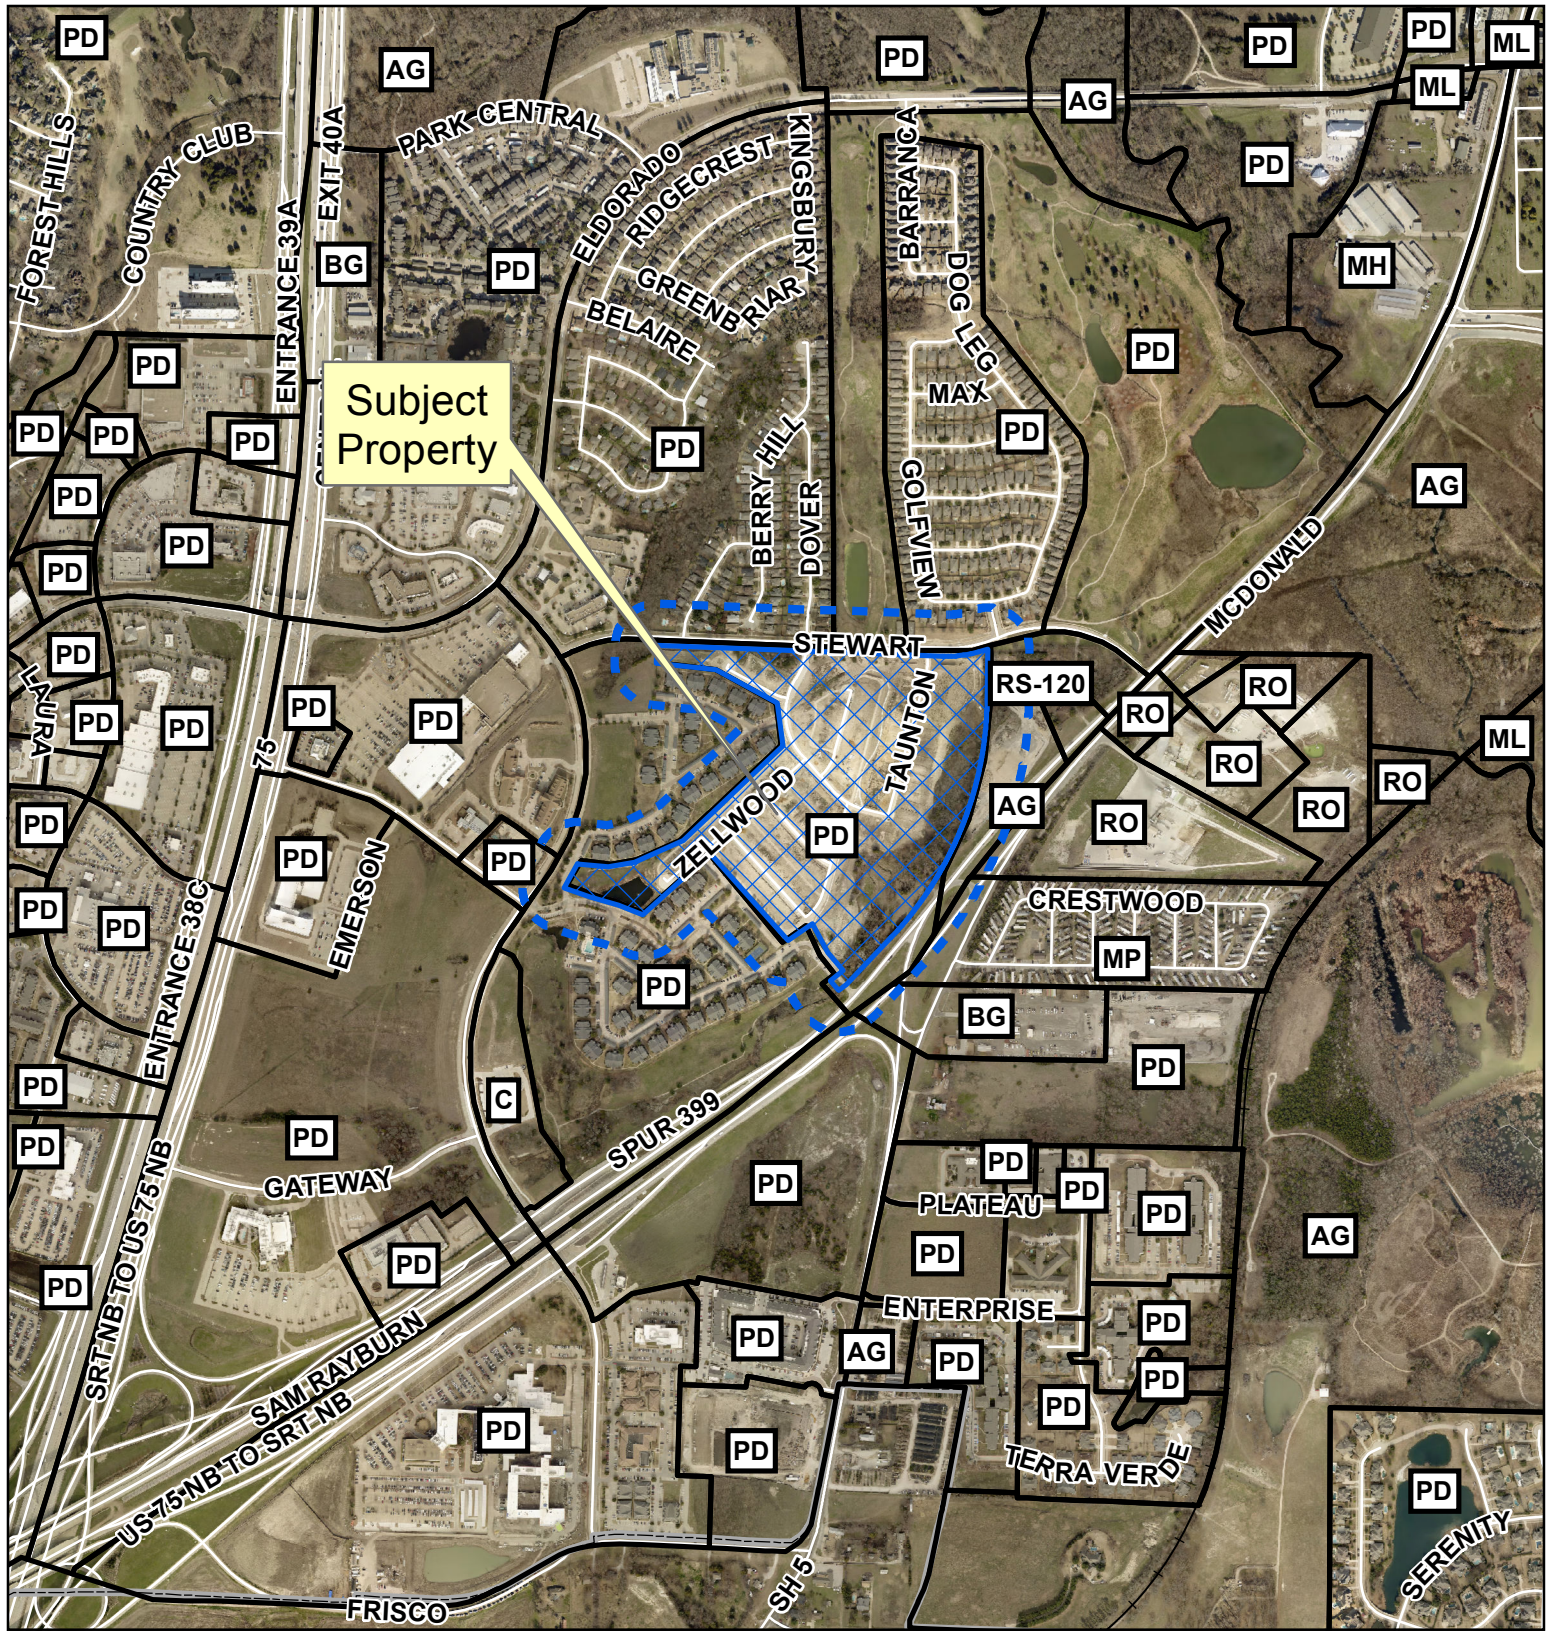

# Property Owner Notification Map

ZONE2020-0054

 200' Buffer

DISCLAIMER: This map and information contained in it were developed exclusively for use by the City of McKinney. Any use or reliance on this map by anyone else is at that party's risk and without liability to the City of McKinney, its officials or employees for any discrepancies, errors, or variances which may exist.

Subject Property

Vicinity Map