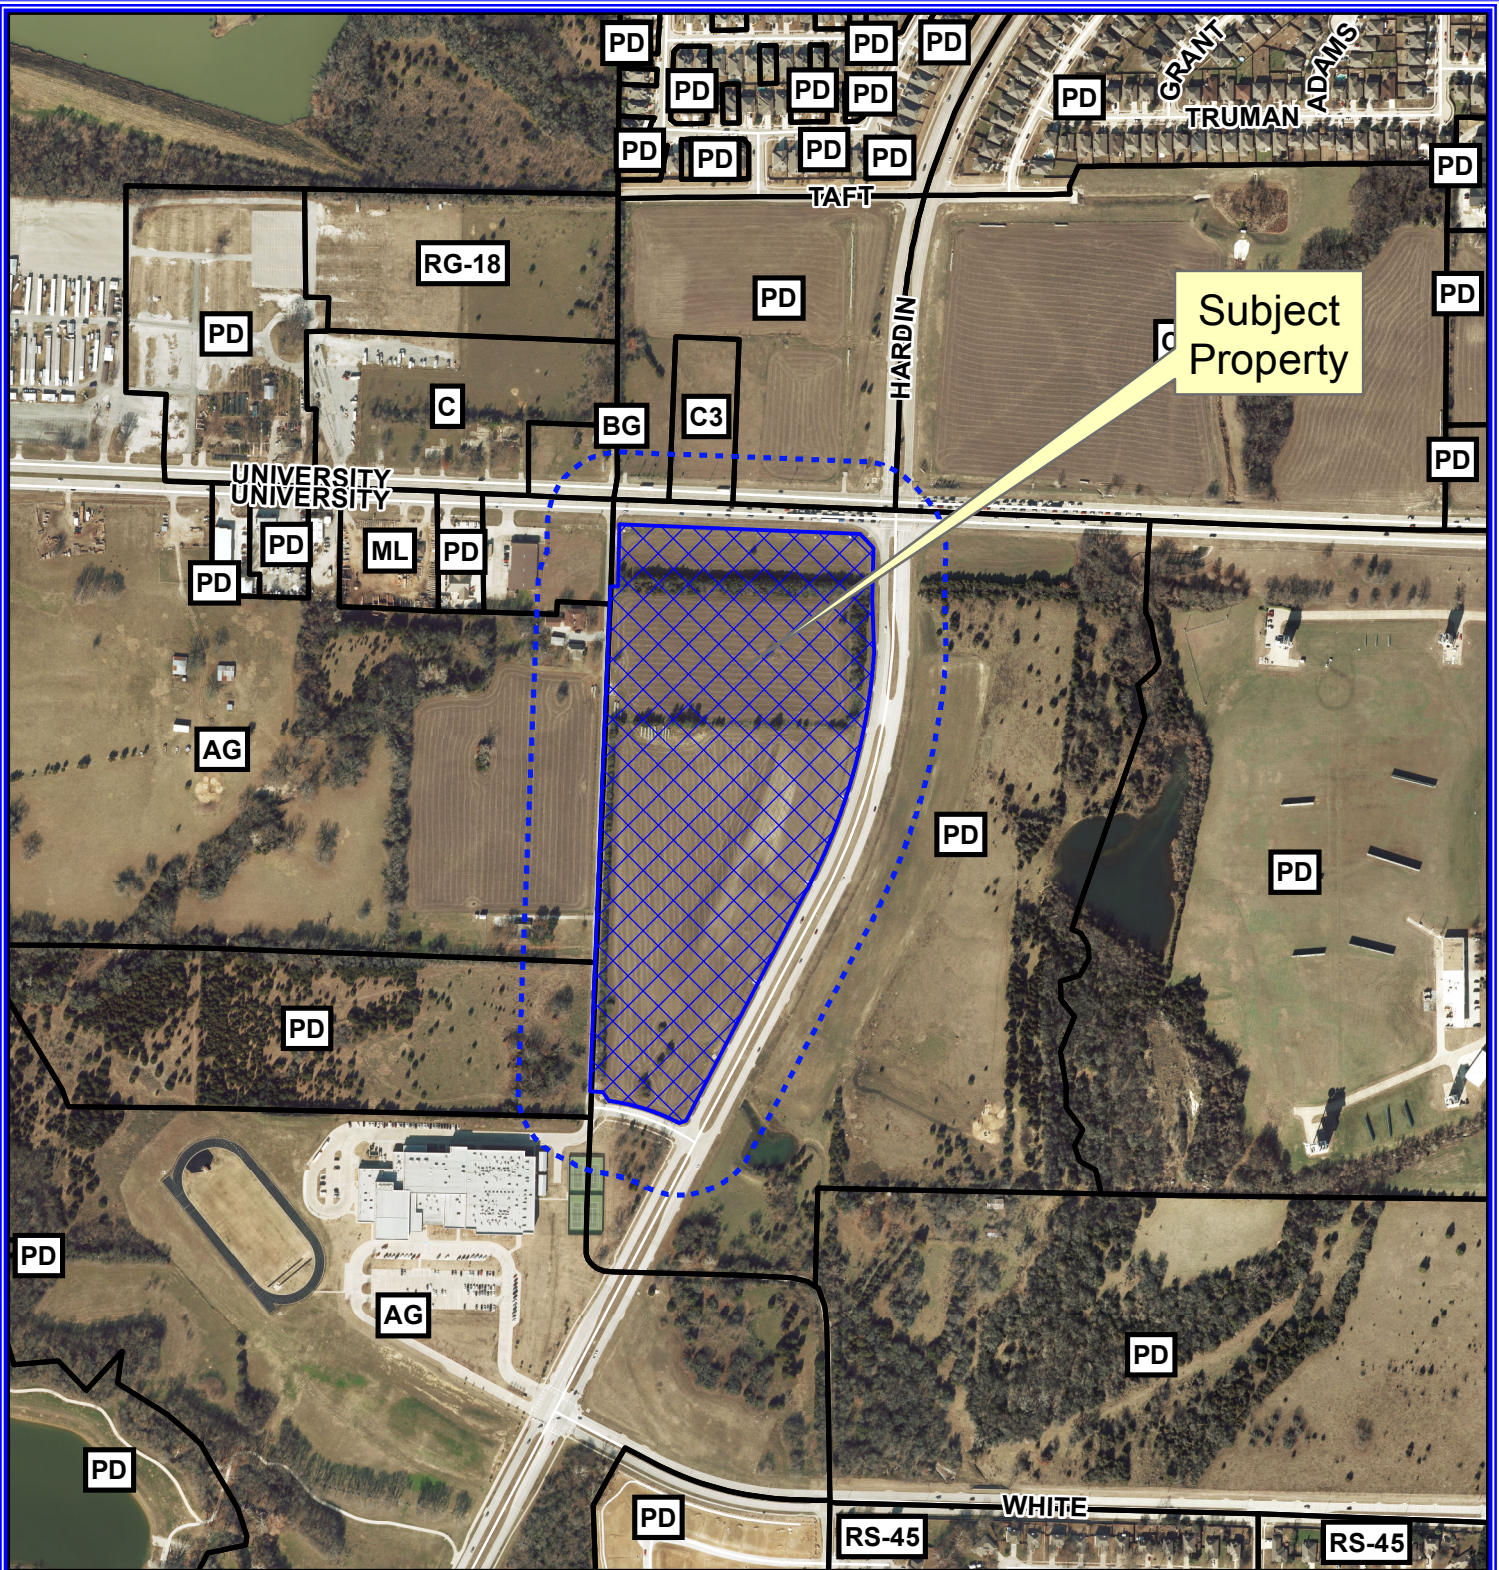

# Notification Map

Case: 16-200Z

--- 200' Buffer